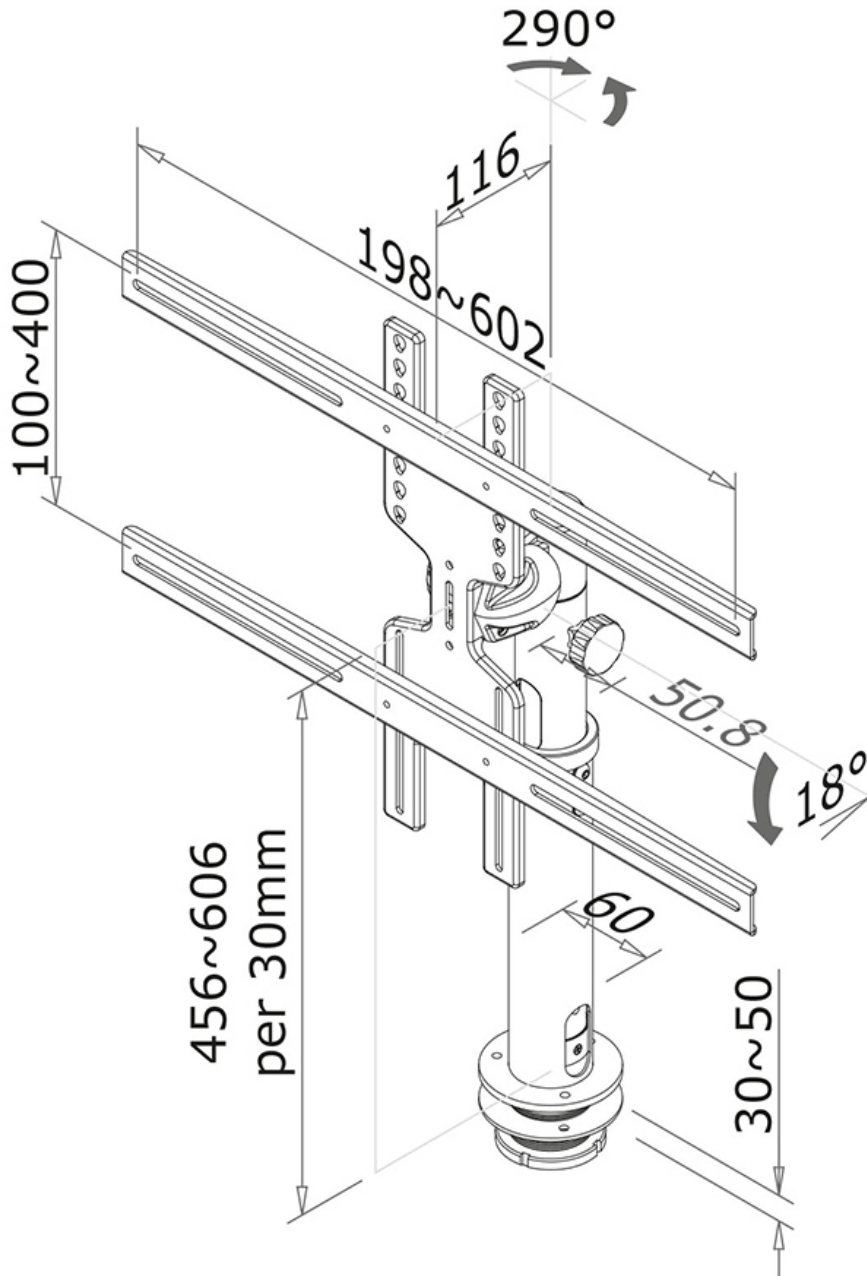

FPMA-D1200BLACK

NEOMOUNTS FPMA-D1200BLACK MONITOR

Neomounts

Measuring unit: mm