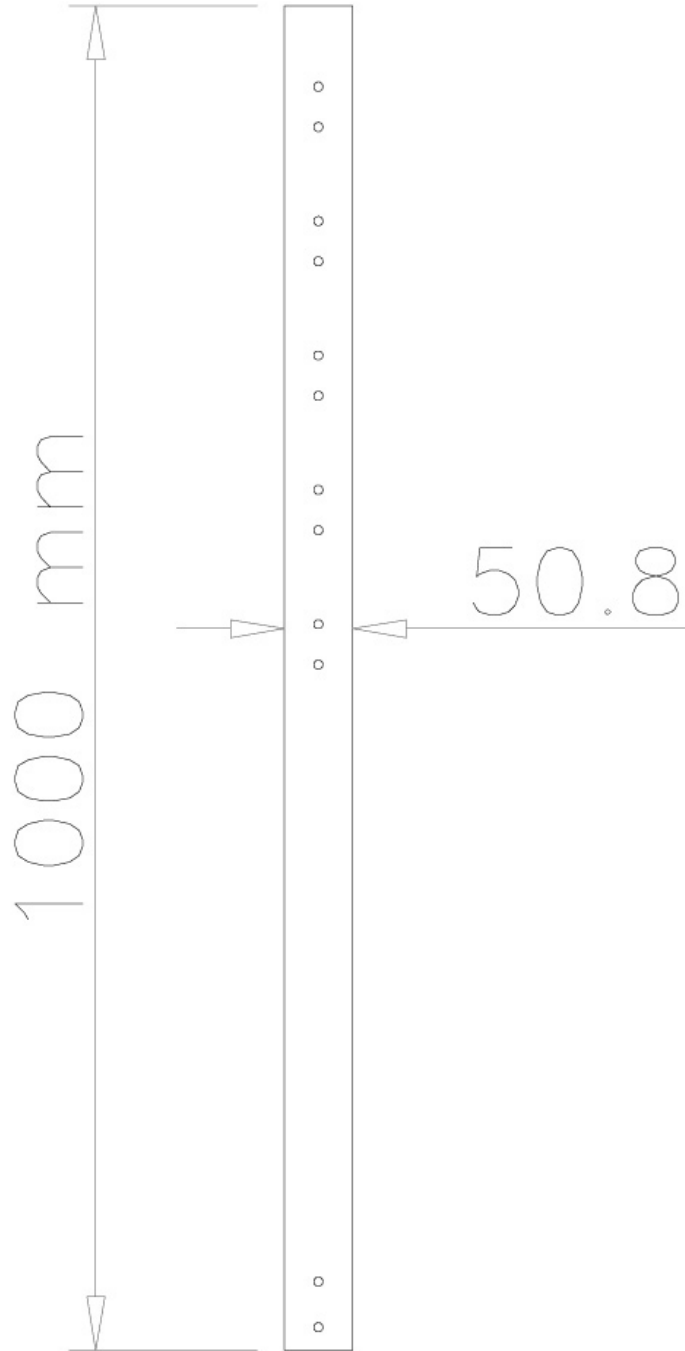

FPMA-CP100

NEOMOUNTS FPMA-CP100 EXTENSION POLE

Neomounts

Measuring unit: mm