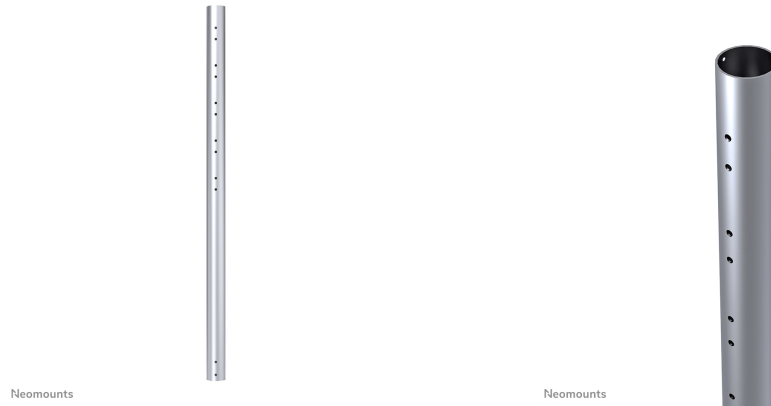

#### FUNCTIONALITY

Type	Fixed
Height adjustment	100 cm
Adjustment type	Manual

### Neomounts FPMA-CP100 Extension pole TV ceiling mount - h 100 cm - max 50 kg - suitable for FPMA-C200/C400SILVER, PLASMA-C100 - silver

This Neomounts flatscreen mount pole, model FPMA-CP100, allows you to stretch the distance from the flat screen to the ceiling with 154 centimetres. Ideal with the use of high ceilings.

This pole replaces the original pole which comes with the mount. The diameter is 5 cm. The extension tube is equipped with cable management. Hide your cables in the column to keep it nice and tidy.

Different models and lengths poles available to suit following flat screen mounts: FPMA-C200BLACK, FPMA-C200D, FPMA-C400BLACK, PLASMA-C100BLACK & PLASMA-C100D. Model PLASMA-C100BLACK & PLASMA-C100D need two poles!