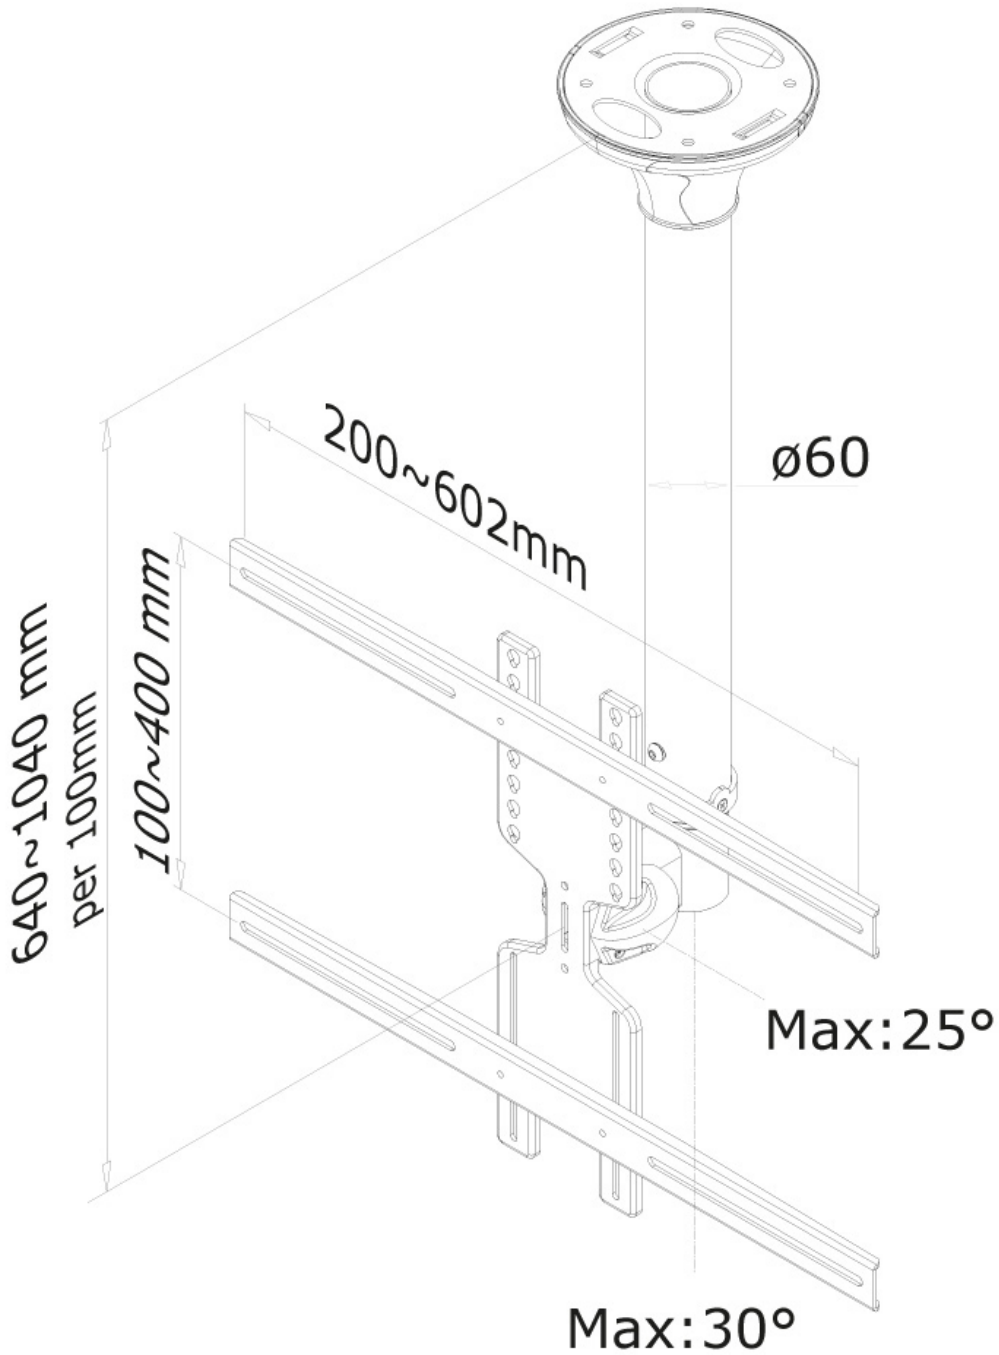

FPMA-C400SILVER

NEOMOUNTS FPMA-C400SILVER MONITOR/TV

Neomounts

Measuring unit: mm