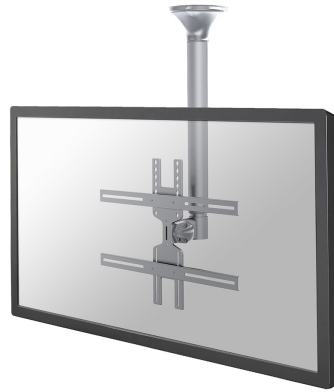

FUNCTIONALITY

Type	Tilt Swivel Full motion
Height adjustment	64-104 cm
Depth adjustment	8 cm
Tilt (degrees)	25°
Swivel (degrees)	60°
Adjustment type	Manual

INFORMATION

Color	Silver
Main material	Steel
Warranty	5 year
EAN code	8717371442712

Neomounts

Neomounts

Neomounts FPMA-C400SILVER Monitor/TV mount ceiling 1 screen - 32-60" - max 35 kg - VESA 200x200-600x400 - h 64-104 cm - silver

The Neomounts ceiling mount, model FPMA-C400SILVER is a tilt- and swivel ceiling mount for flat screens up to 60". This mount is a great choice for space saving placement or when wall mounting and floor placement is not an option.

Neomounts versatile tilt (25°) and swivel (60°) technology allows the mount to change to any viewing angle to fully benefit from the capabilities of the flat screen. The support is easily height adjustable from 64 to 104 centimetres. An innovative cable management conceals and routes cables from ceiling to TV. Hide your cables in the column to keep it nice and tidy.

Neomounts FPMA-C400SILVER has two pivot points and is suitable for screens up to 60" (152 cm). The weight capacity of this product is 35 kg. The ceiling mount is suitable for screens that meet VESA hole pattern 200x200 to 600x400mm.