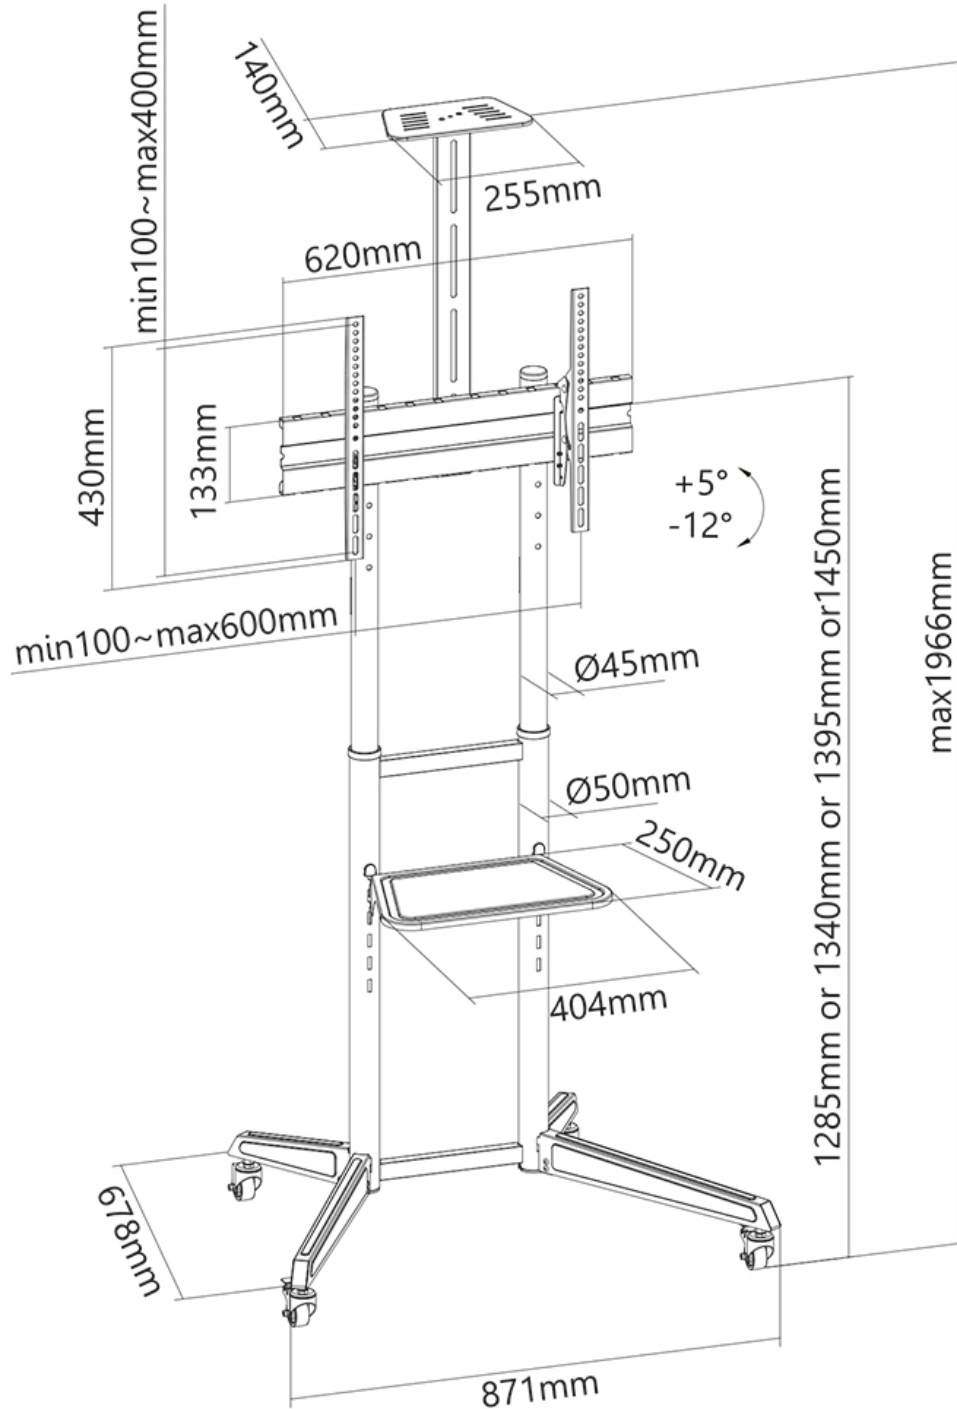

FL50-550BL1

NEOMOUNTS FL50-550BL1 TV TROLLEY 37-70"

Neomounts