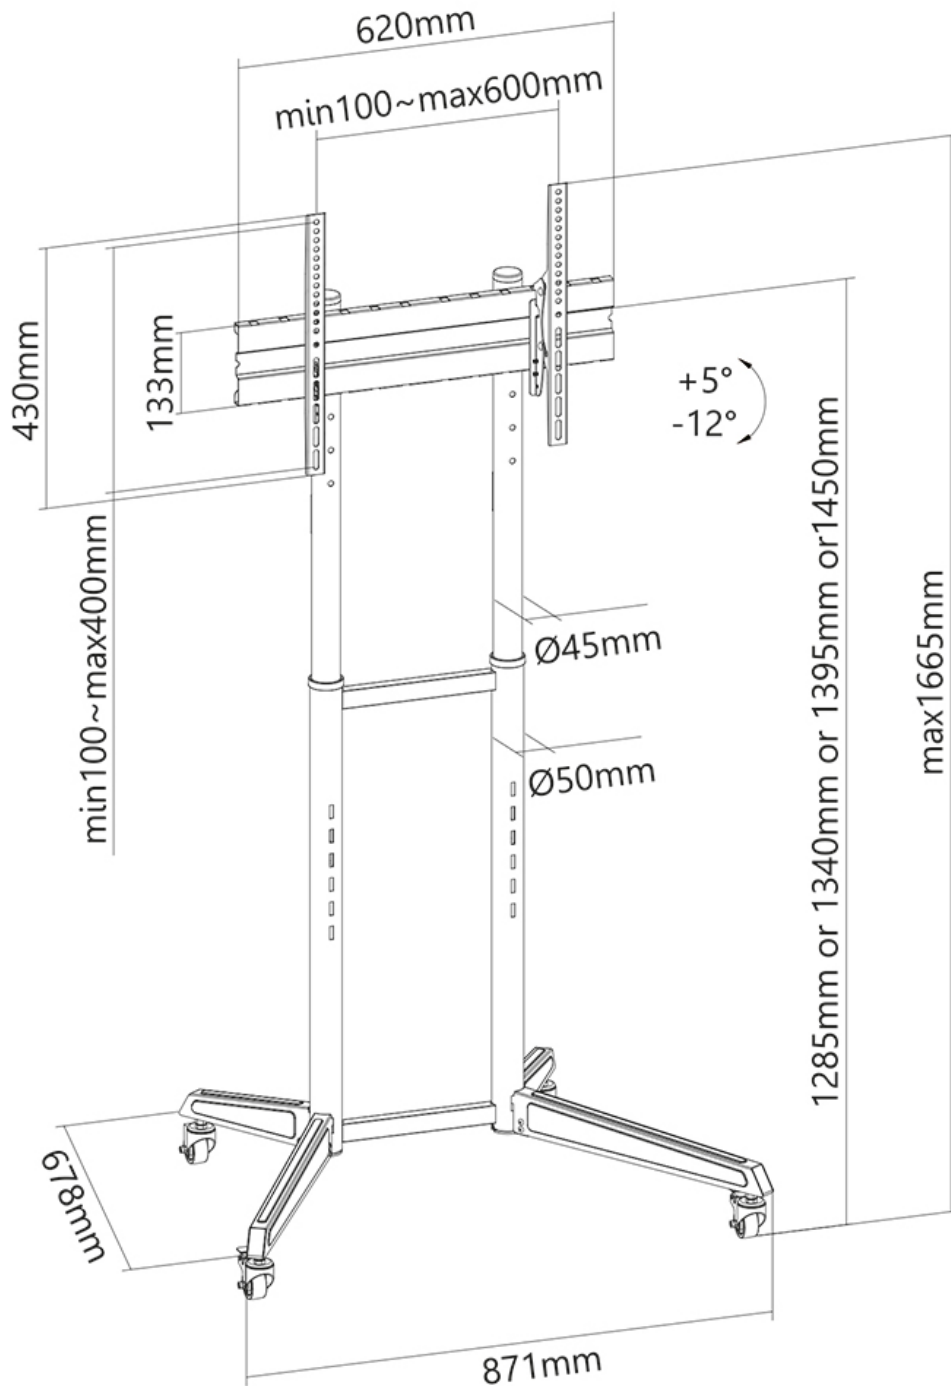

FL50-540BL1

NEOMOUNTS FL50-540BL1 TV TROLLEY 37-70"

Neomounts