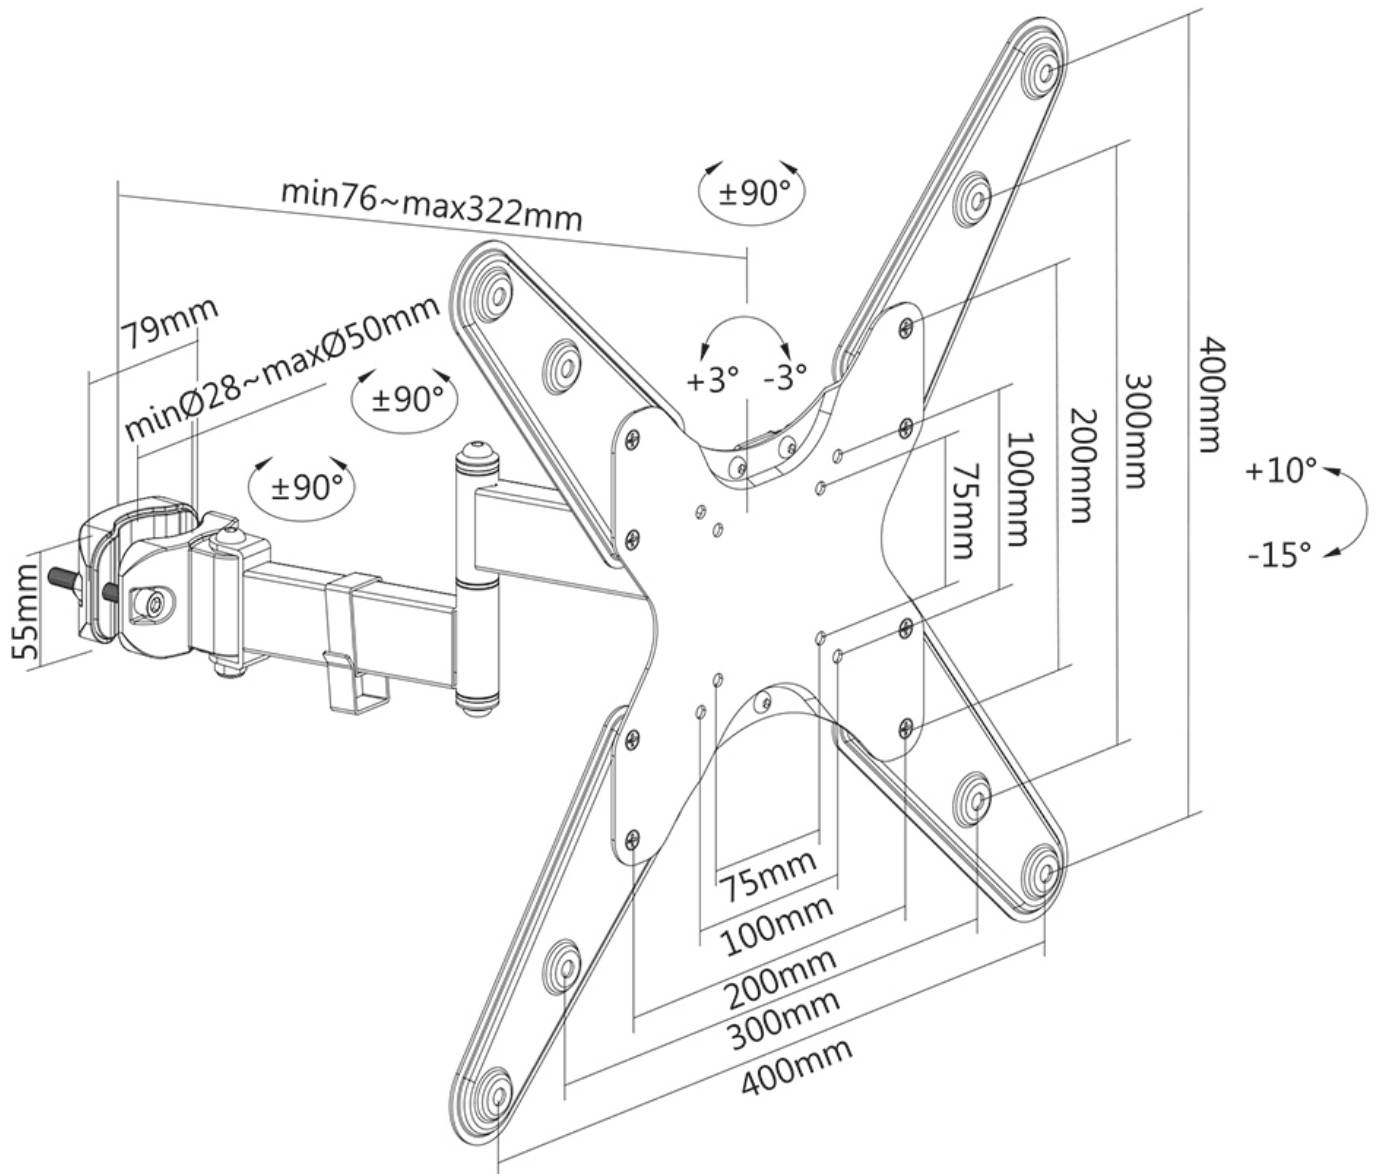

FL40-450BL14

NEOMOUNTS FL40-450BL14 TV POLE MOUNT

Neomounts