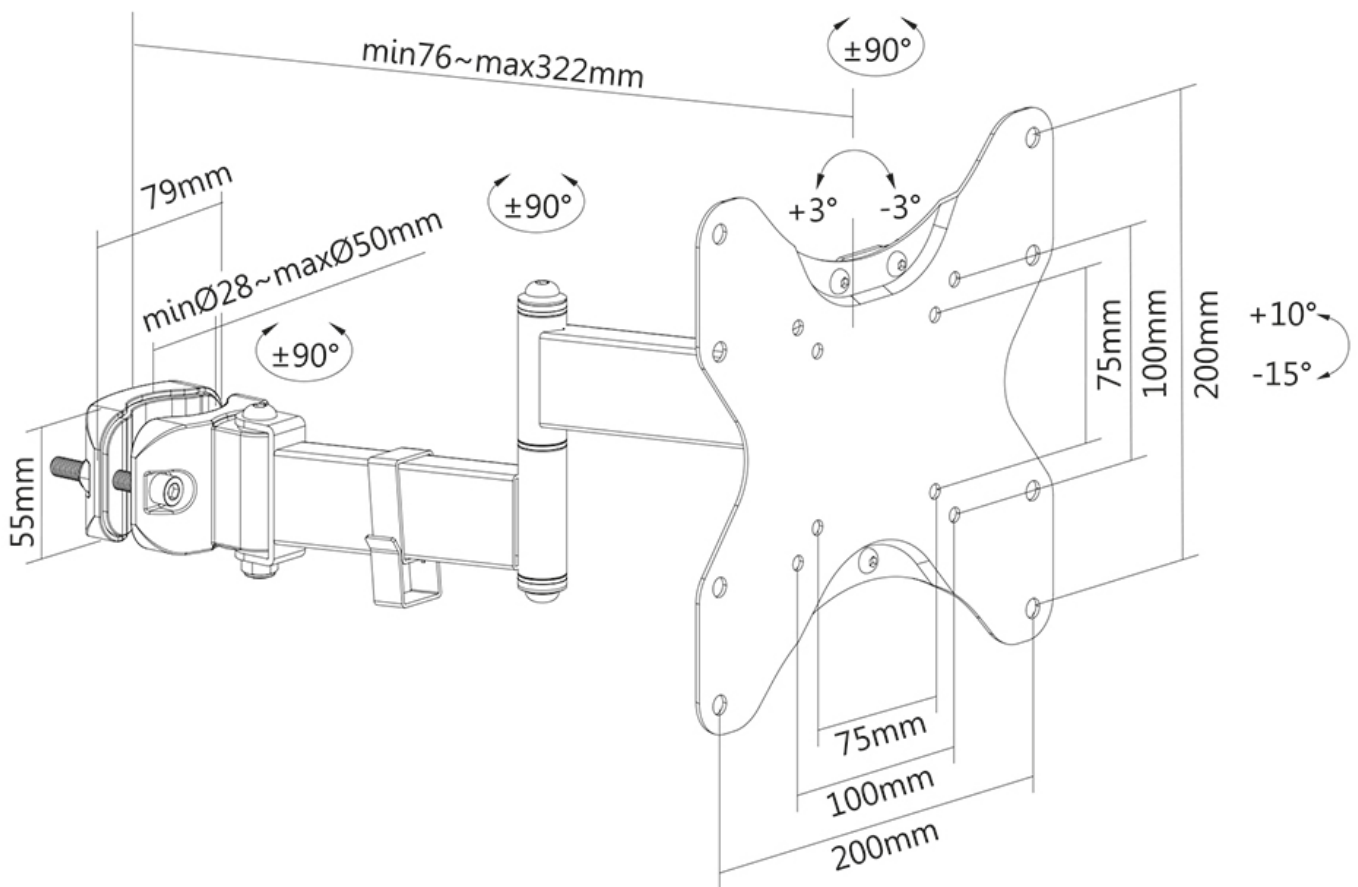

FL40-450BL12

NEOMOUNTS FL40-450BL12 TV POLE MOUNT

Neomounts