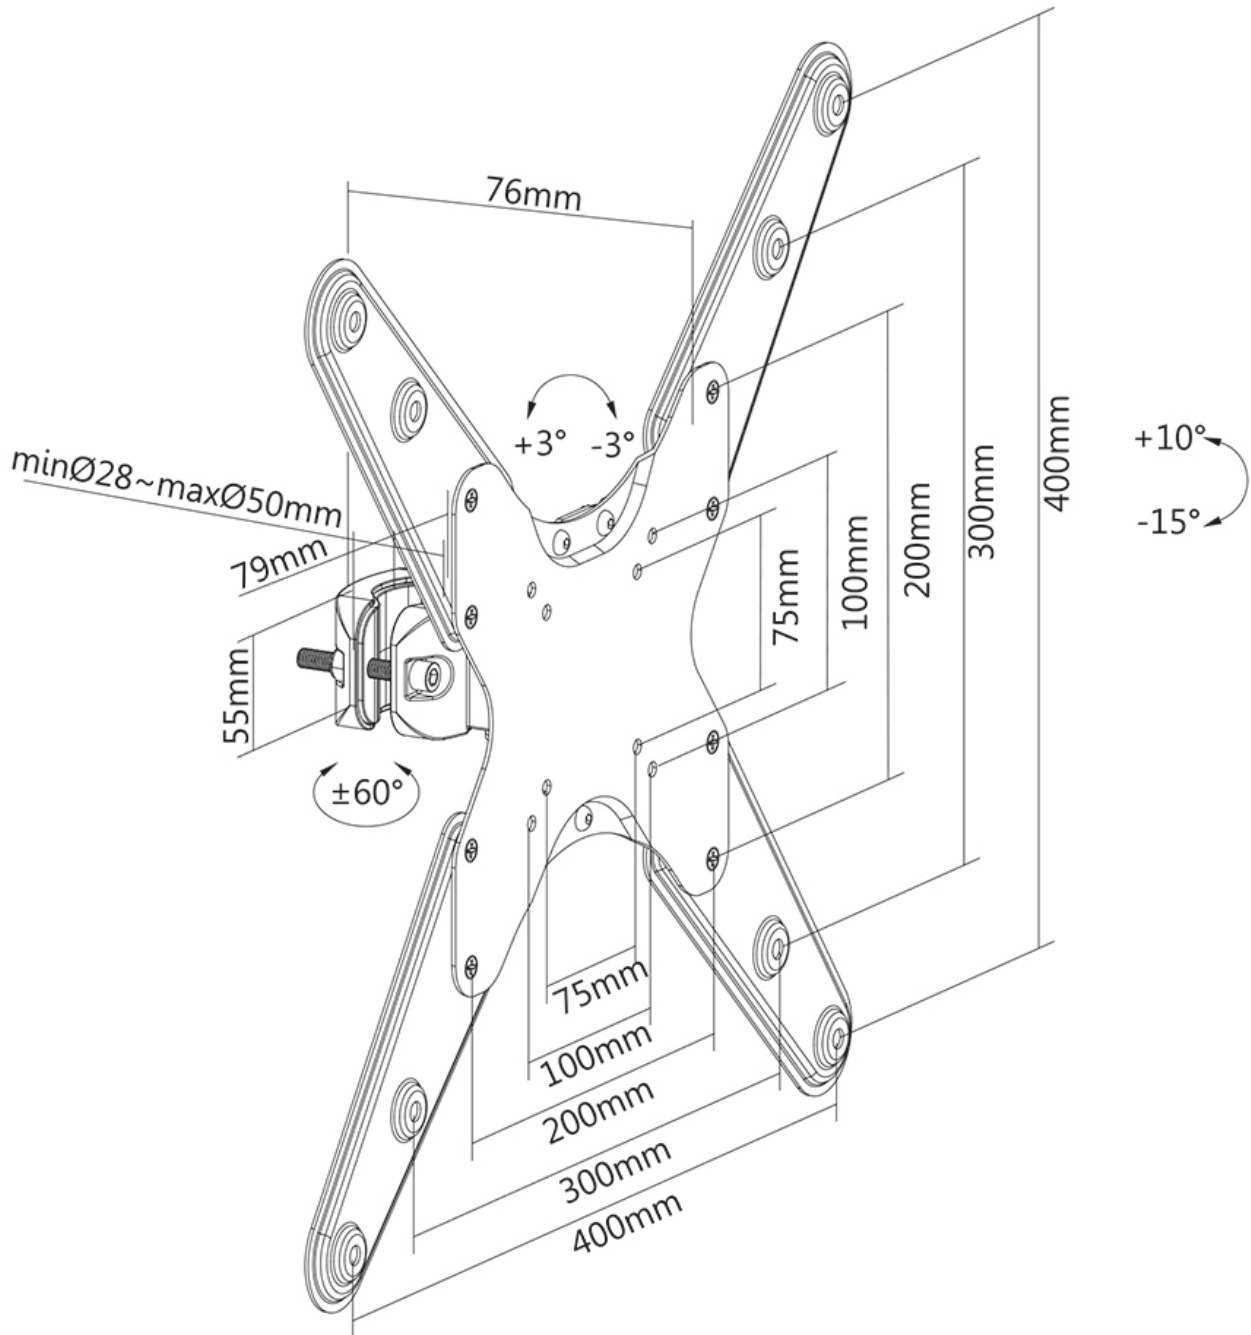

FUNCTIONALITY

Type	Tilt Rotate Swivel
Tilt (degrees)	+10°. -15°
Swivel (degrees)	120°
Height	45 cm
Width	45 cm
Depth	12.2 cm

INFORMATION

Color	Black
Main material	Steel
Warranty	5 year
EAN code	8717371449001

*Please note: The inch sizes stated are just an indication, combined with the weight and VESA sizes. The maximum weight and VESA size are absolute restrictions for the products and should not be exceeded.

Neomounts FL40-430BL14 TV pole mount - 32-55" - max 25 kg - VESA 75x75-400x400 - suitable for Ø 28-50 mm - level adjustment - black

The Neomounts FL40-430BL14 is a full motion pole mount for flat screens up to 55" with a maximum weight capacity of 25 kg. The versatile tilt (25°) and swivel (120°) technology allows you to create the optimum viewing angle. The mount can be levelled for the perfect installation.

The FL40-430BL14 has a depth of 7,6 cm and is suitable for screens that meet VESA hole pattern 75x75 to 400x400 mm.

FL40-430BL14

NEOMOUNTS FL40-430BL14 TV POLE MOUNT

Neomounts