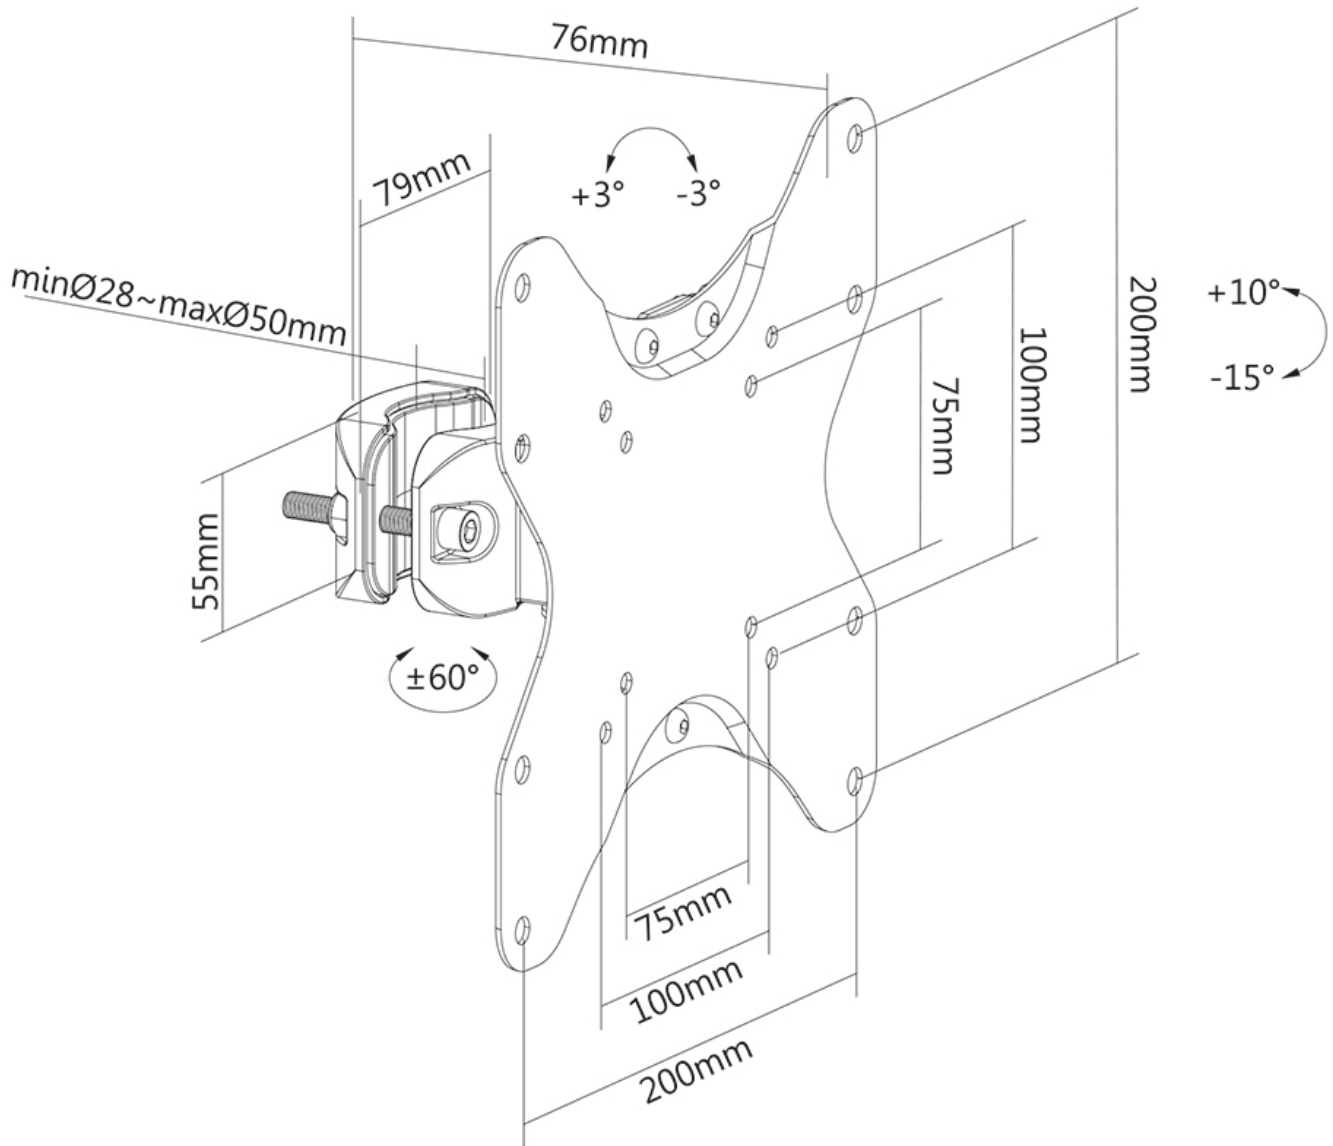

FUNCTIONALITY

Type	Tilt Rotate Swivel
Tilt (degrees)	+10° . -15°
Swivel (degrees)	120°
Height	22.6 cm
Width	22.6 cm
Depth	12.2 cm

INFORMATION

Color	Black
Main material	Steel
Warranty	5 year
EAN code	8717371448998

*Please note: The inch sizes stated are just an indication, combined with the weight and VESA sizes. The maximum weight and VESA size are absolute restrictions for the products and should not be exceeded.

Neomounts FL40-430BL12 TV pole mount - 23-42" - max 25 kg - VESA 75x75-200x200 - suitable for Ø 28-50 mm - level adjustment - black

The Neomounts FL40-430BL12 is a full motion pole mount for flat screens up to 42" with a maximum weight capacity of 25 kg. The versatile tilt (25°) and swivel (120°) technology allows you to create the optimum viewing angle. The mount can be levelled for the perfect installation.

The FL40-430BL12 has a depth of 7,6 cm and is suitable for screens that meet VESA hole pattern 75x75 to 200x200 mm.

FL40-430BL12

NEOMOUNTS FL40-430BL12 TV POLE MOUNT

Neomounts