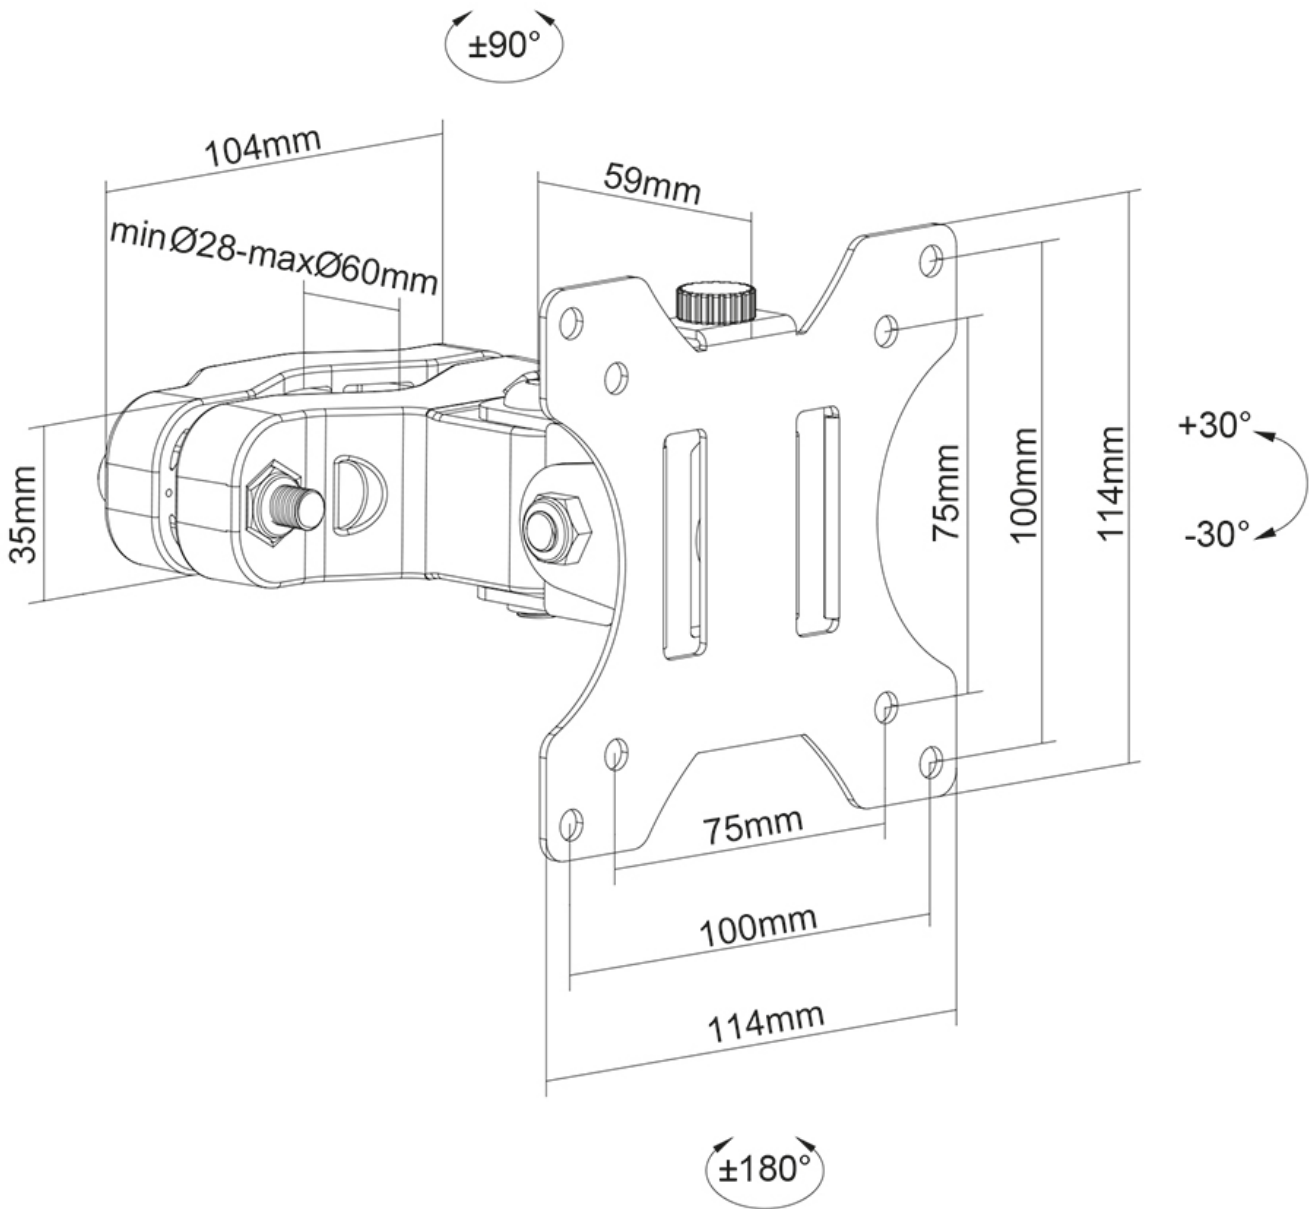

FL40-430BL11

NEOMOUNTS FL40-430BL11 TV POLE MOUNT

Neomounts