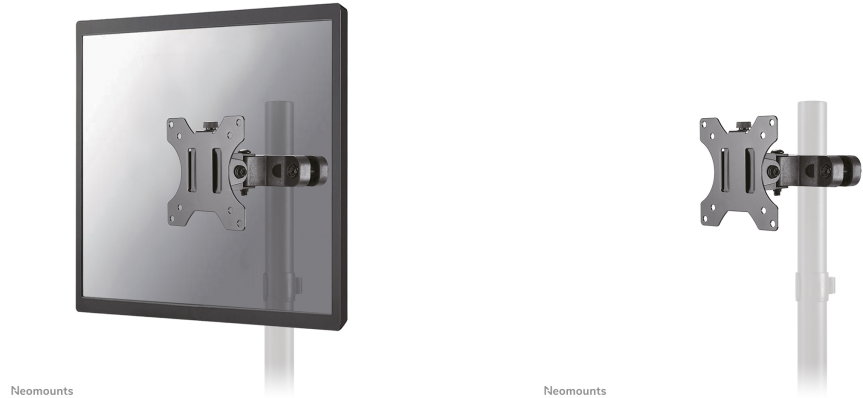

## NEOMOUNTS FL40-430BL11 TV POLE MOUNT

#### FUNCTIONALITY

Type	Tilt Rotate Swivel
Tilt (degrees)	+30° - -30°
Swivel (degrees)	180°
Rotate (degrees)	360°
Height	11.4 cm
Width	11.4 cm
Depth	14 cm

### Neomounts FL40-430BL11 TV pole mount - 17-32" - max 8 kg - VESA 75x75-100x100 - suitable for Ø 28-60 mm - black

The Neomounts FL40-430BL11 is a full motion pole mount for flat screens up to 32" with a maximum weight capacity of 8 kg. The versatile tilt (60°), swivel (180°) and rotate (360°) technology allows you to create the optimum viewing angle.

The FL40-430BL11 has a depth of 11 cm and is suitable for screens that meet VESA hole pattern 75x75 to 100x100 mm. The mount includes a nifty Quick-release VESA, that allows you to attach the TV in a wink of an eye.