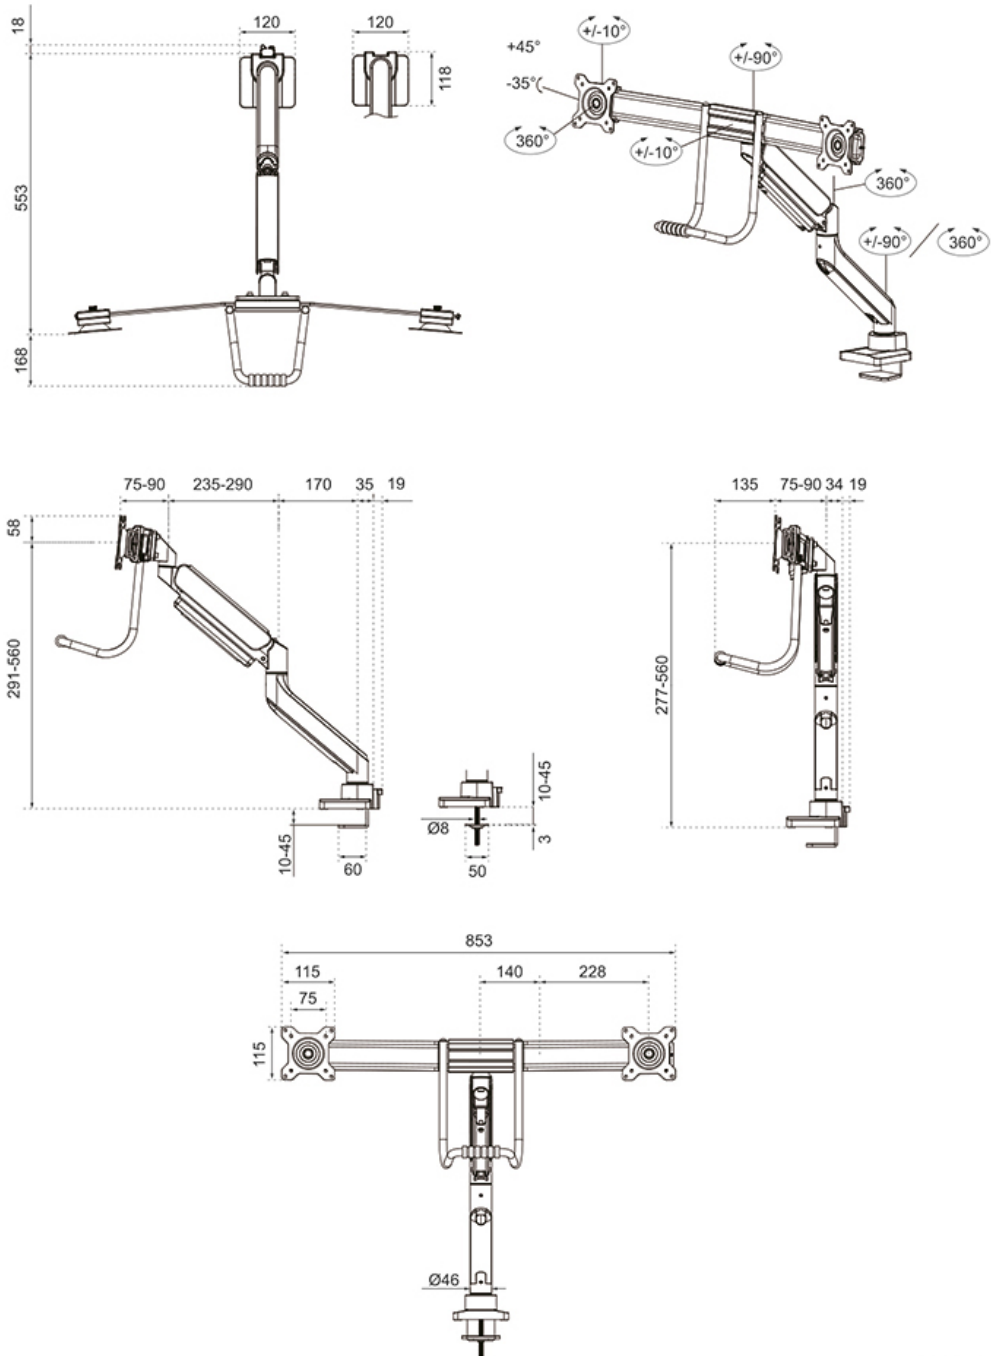

FUNCTIONALITY

Type	Full motion
Height adjustment	29,1-56 cm
Width adjustment	99 cm
Depth adjustment	14,3-55,3 cm
Tilt (degrees)	+10°. -10°
Swivel (degrees)	+90°. -90°
Rotate (degrees)	+180°. -180°
Height	64.6 cm
Width	76.1 cm
Depth	11.5 cm
Adjustment type	Gas spring

Neomounts

Neomounts

Neomounts NEXT Core DS75-450BL2 Dual crossbar monitor arm - 17-32" - 1-8 kg/screen - gas spring - 180°-stop - Topfix - Easy Install-model - 100% plastic-free packaging - black

The Neomounts DS75-450BL2 NEXT Core is a full motion desk mount for two flat screens up to 32" with a maximum weight capacity of 8 kg per screen. The versatile tilt (20°), rotate (360°) and swivel (180°) technology allows the mount to change to any viewing angle to fully benefit from the capabilities of the screens. Additionally, the mount has gas spring height adjustment (29,1-56 cm) and depth adjustment (14,3-55,3 cm), to create the perfect working position.

The DS75-450BL2 is suitable for screens that meet VESA hole pattern 75x75 or 100x100 mm. Unused hole patterns can be covered using one of Neomounts VESA adapter plates. The desk mount is equipped with an Quick-release VESA system and comes with both a topfix clamp and grommet for quick and easy installation.

Neomounts

Measuring unit: mm