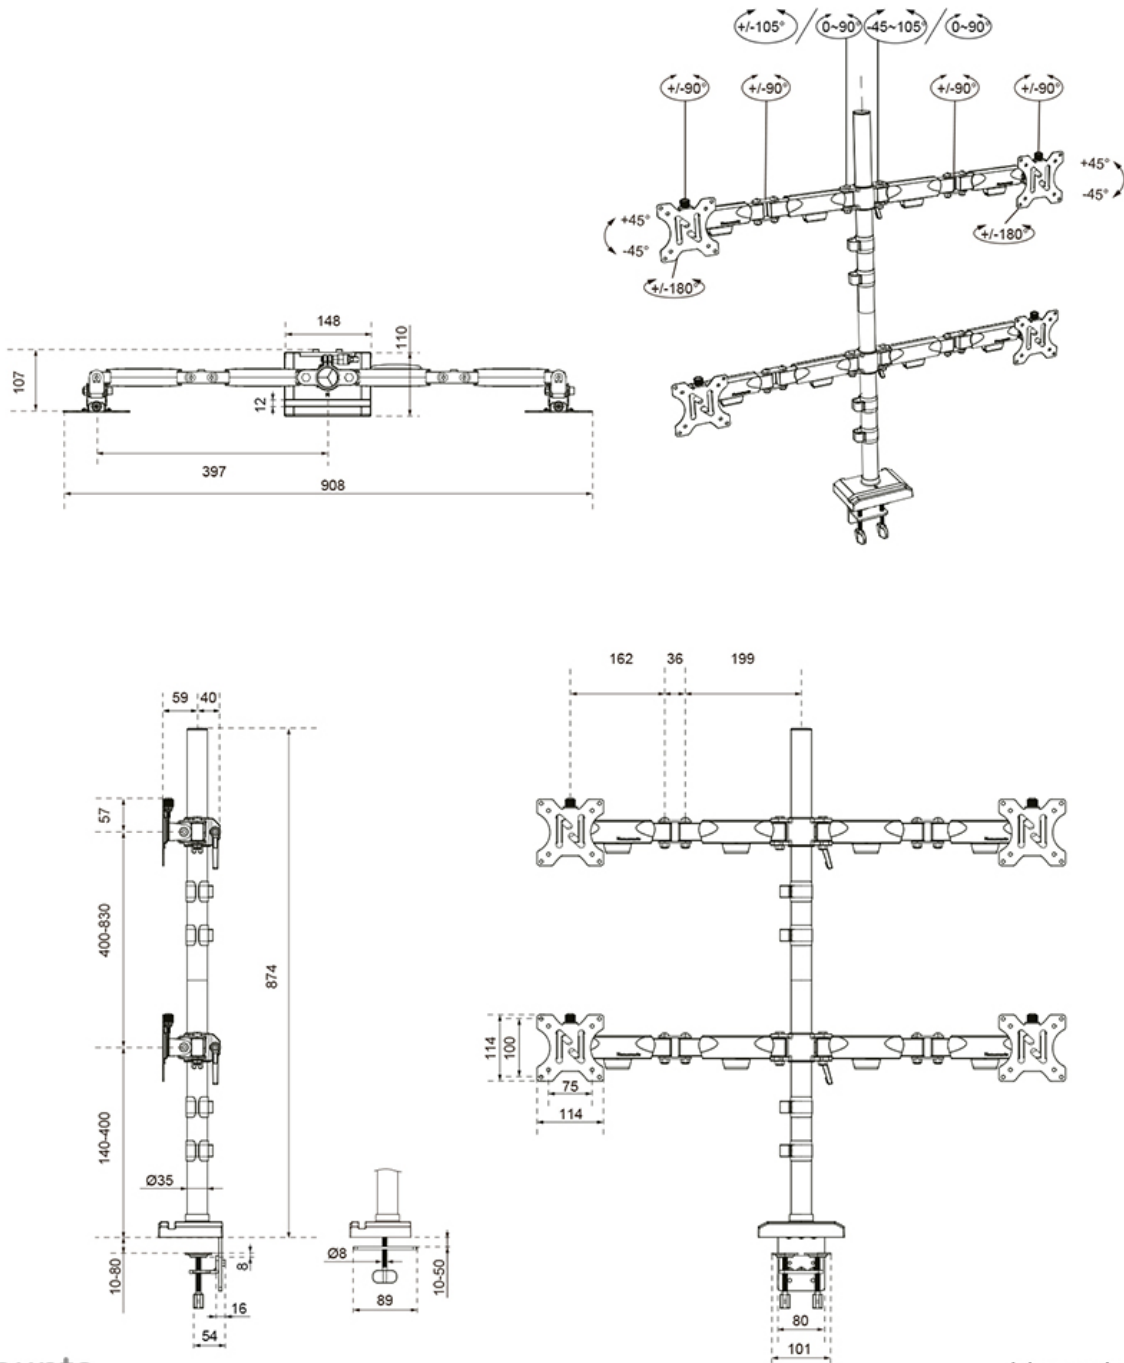

DS60-600BL2-2

NEOMOUNTS DS60-600BL2-2 QUADRUPLE MONITOR ARM 10-32"

Neomounts

Measuring unit: mm