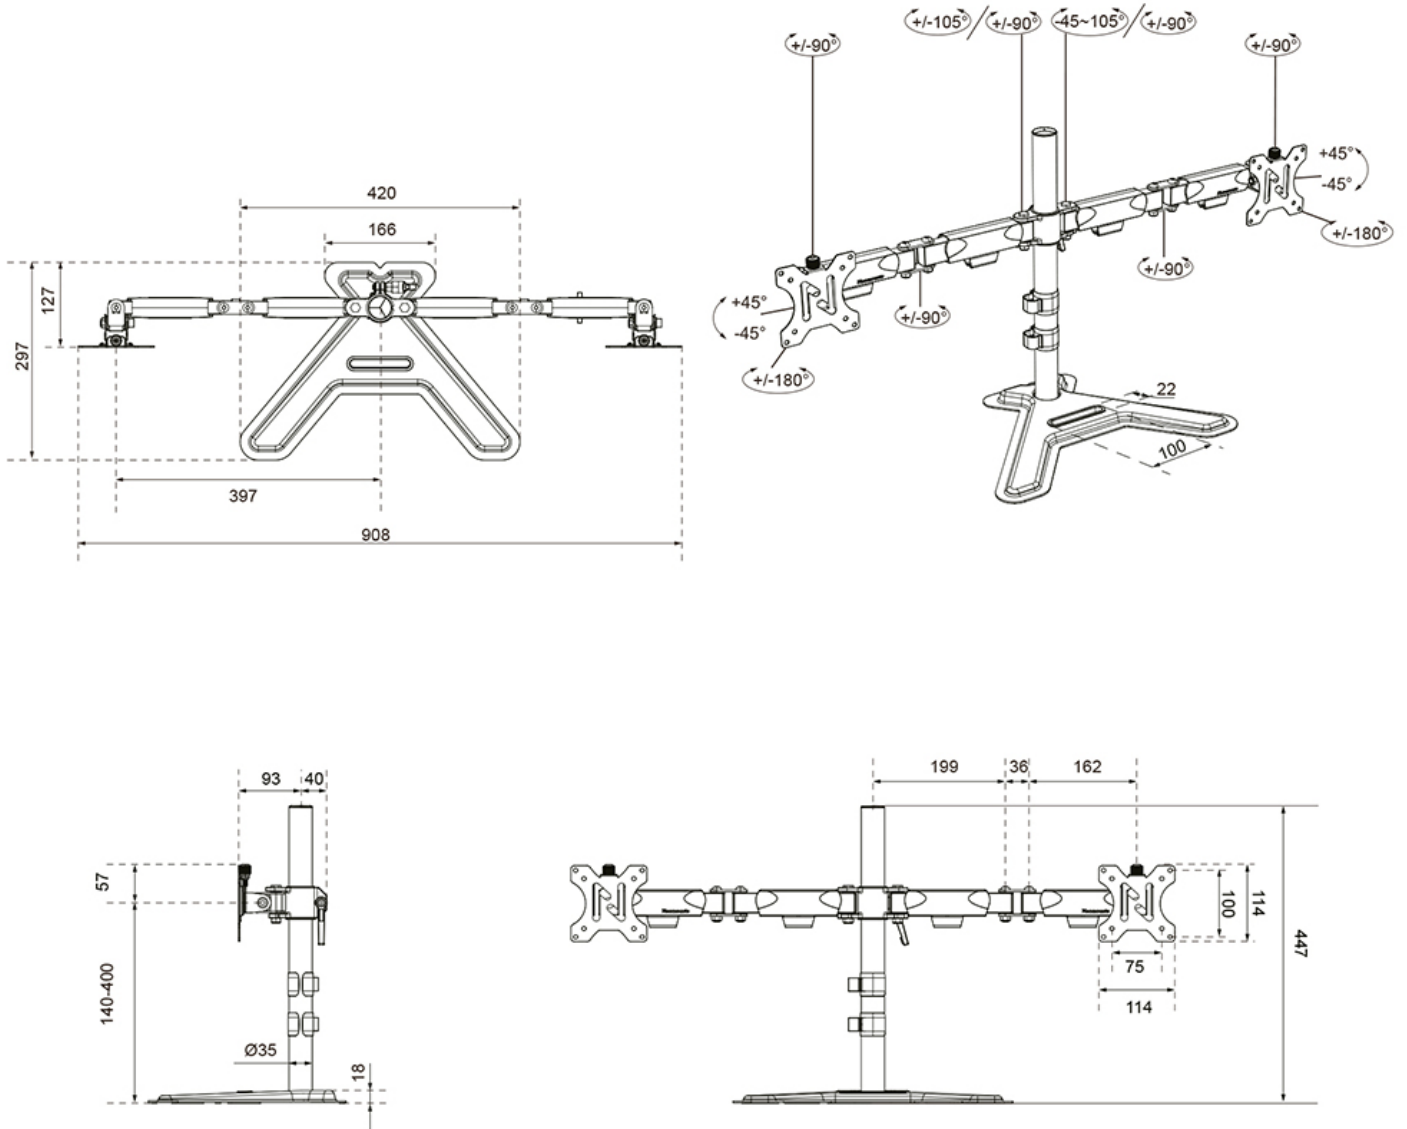

DS45-600BL2

SPECIFICATIONS

GENERAL

Min. screen size*	10
Max. screen size*	32
Max. weight	6
Screens	2
Desk mount	Stand
Distance to wall	12,7 cm
VESA minimum	75x75 mm
VESA maximum	100x100 mm

FUNCTIE

Height adjustment	14-40 cm
Width adjustment	39,7 cm
Depth adjustment	12,7-29,7 cm
Lockable	Not lockable
Tilt (degrees)	90°
Swivel (degrees)	180°
Rotate (degrees)	360°
Height	44,7 cm
Width	90,8 cm
Depth	29,7 cm
Adjustment type	Manual

INFORMATION

Series	NERO
Color	Black
Main material	Steel
Warranty	5 year

*Please note: The inch sizes stated are just an indication, combined with the weight and VESA sizes. The maximum weight and VESA size are absolute restrictions for the products and should not be exceeded.

NEOMOUNTS DS45-600BL2 DUAL MONITOR STAND 10-32"

Neomounts

Neomounts

Neomounts DS45-600BL2 Dual monitor stand - 10-32" - 0-6 kg | 13,2 lbs (2x) - 90° tiltable - 360° rotatable - 180° swivel - VESA 75x75 - 180° lock - Black

The Neomounts DS45-600BL2 is the perfect choice for those looking for a sturdy and versatile solution for two monitors up to 32" with a weight capacity of 6 kg per screen. This full motion monitor stand offers maximum flexibility thanks to its versatile tilt (90°), rotate (360°), and swivel (180°) technology, enabling you to always find the optimal viewing angle for an ergonomic working posture.

The DS45-600BL2 is designed for a personalized and efficient workspace. The strong construction guarantees optimal stability and sturdiness on any desk. The practical cable management system ensures neat routing of cables, while the 180° lock mechanism prevents the screens from swinging back too far, protecting your wall or separation panel from damage. In addition, the base of this stand provides a convenient slot to place a phone, for an organized and clutter-free desk.

The stand is suitable for screens that meet VESA pattern 75x75 or 100x100 mm. The Easy-release VESA system makes it easy to attach or detach the screens. Installation of the DS45-600BL2 is quick and easy, making this monitor stand a durable addition to any professional or home office.

DS45-600BL2

NEOMOUNTS DS45-600BL2 DUAL MONITOR STAND 10-32"

Neomounts

Measuring unit: mm