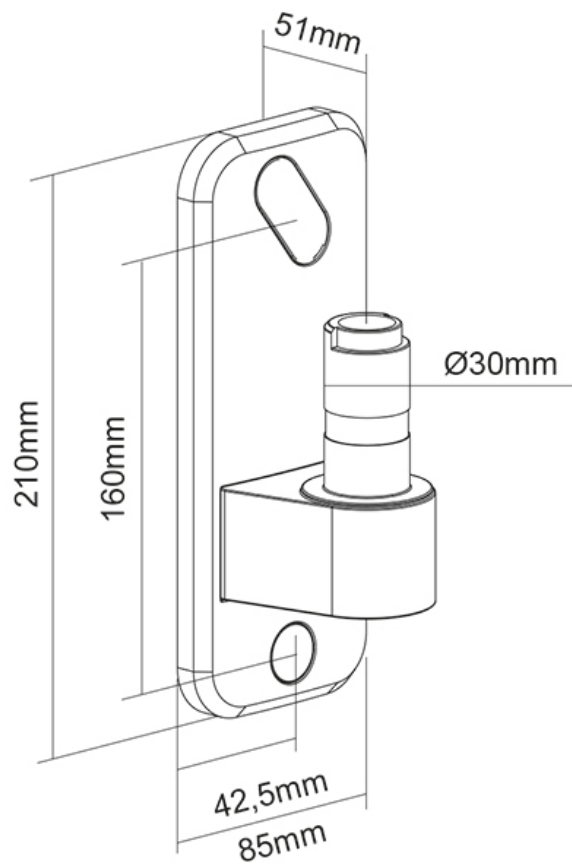

AWL75-450WH

SPECIFICATIONS

GENERAL

FUNCTIONALITY

Height	21 cm
Width	8.5 cm
Depth	7.5 cm

INFORMATION

Series	NEXT Core
Color	White
Main material	Aluminium
Warranty	5 year
EAN code	8717371449513

*Please note: The inch sizes stated are just an indication, combined with the weight and VESA sizes. The maximum weight and VESA size are absolute restrictions for the products and should not be exceeded.

NEOMOUNTS AWL75-450WH WALL ADAPTER

Neomounts

Neomounts

Neomounts NEXT AWL75-450WH Wall adapter monitor arm - 100% plastic-free packaging - suitable for DS70-/DS70PLUS-450WH1, DS75-450WH2 - white

The Neomounts AWL75-450WH is a practical wall adapter compatible with the single monitor DS70-450WH1 and DS70PLUS-450WH1, and dual monitor DS75-450WH2 desk mounts. The wall adapter offers you the possibility to install the monitor arm to the wall instead of the desk. A clever, space saving solution when desk installation is not possible or desired.

The inner packaging of the AWL75-450WH wall adapter is plastic free and made from cardboard and paper.

AWL75-450WH

NEOMOUNTS AWL75-450WH WALL ADAPTER

Neomounts