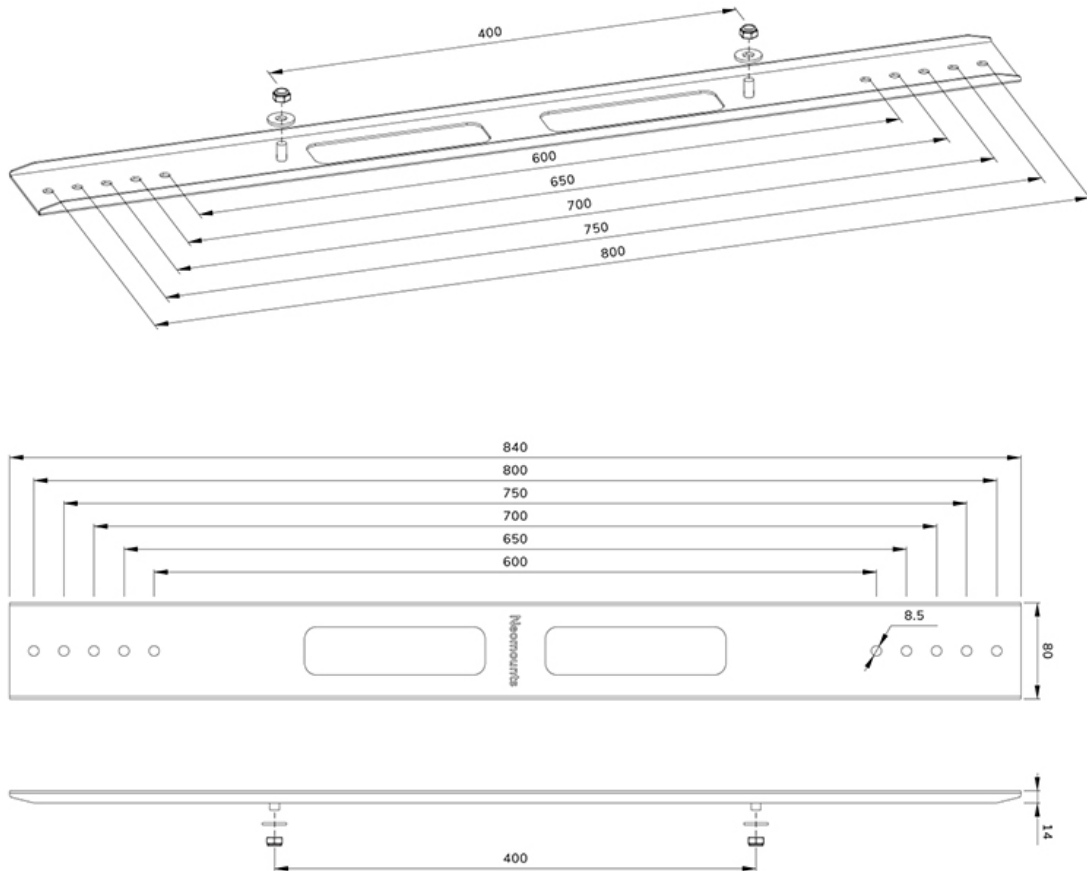

AWL-250BL18

NEOMOUNTS AWL-250BL18 VESA EXTENSION

SPECIFICATIONS

GENERAL

Max. weight	75 kg (per screen)
Screens	1
VESA minimum	600 mm
VESA maximum	800 mm

FUNCTIONALITY

Type	Tilt Swivel Fixed Full motion
------	--

Height	84 cm
Width	8 cm
Depth	1 cm

INFORMATION

Color	Black
Main material	Steel
Warranty	5 year
EAN code	8717371449605

*Please note: The inch sizes stated are just an indication, combined with the weight and VESA sizes. The maximum weight and VESA size are absolute restrictions for the products and should not be exceeded.

Neomounts

Neomounts

Neomounts AWL-250BL18 VESA extension kit - max 75 kg - VESA 600 to 800 - black

The Neomounts AWL-250BL18 is a universally applicable VESA extension kit for mounts with a maximum weight capacity of 75 kg. With the extension kit, the vertical VESA can be extended from 400 mm to 600, 700 or 800 mm. The kit is installed on top of the existing brackets of the mount and is usable for both landscape and portrait mounting.

AWL-250BL18

NEOMOUNTS AWL-250BL18 VESA EXTENSION

Neomounts

Measuring unit: mm