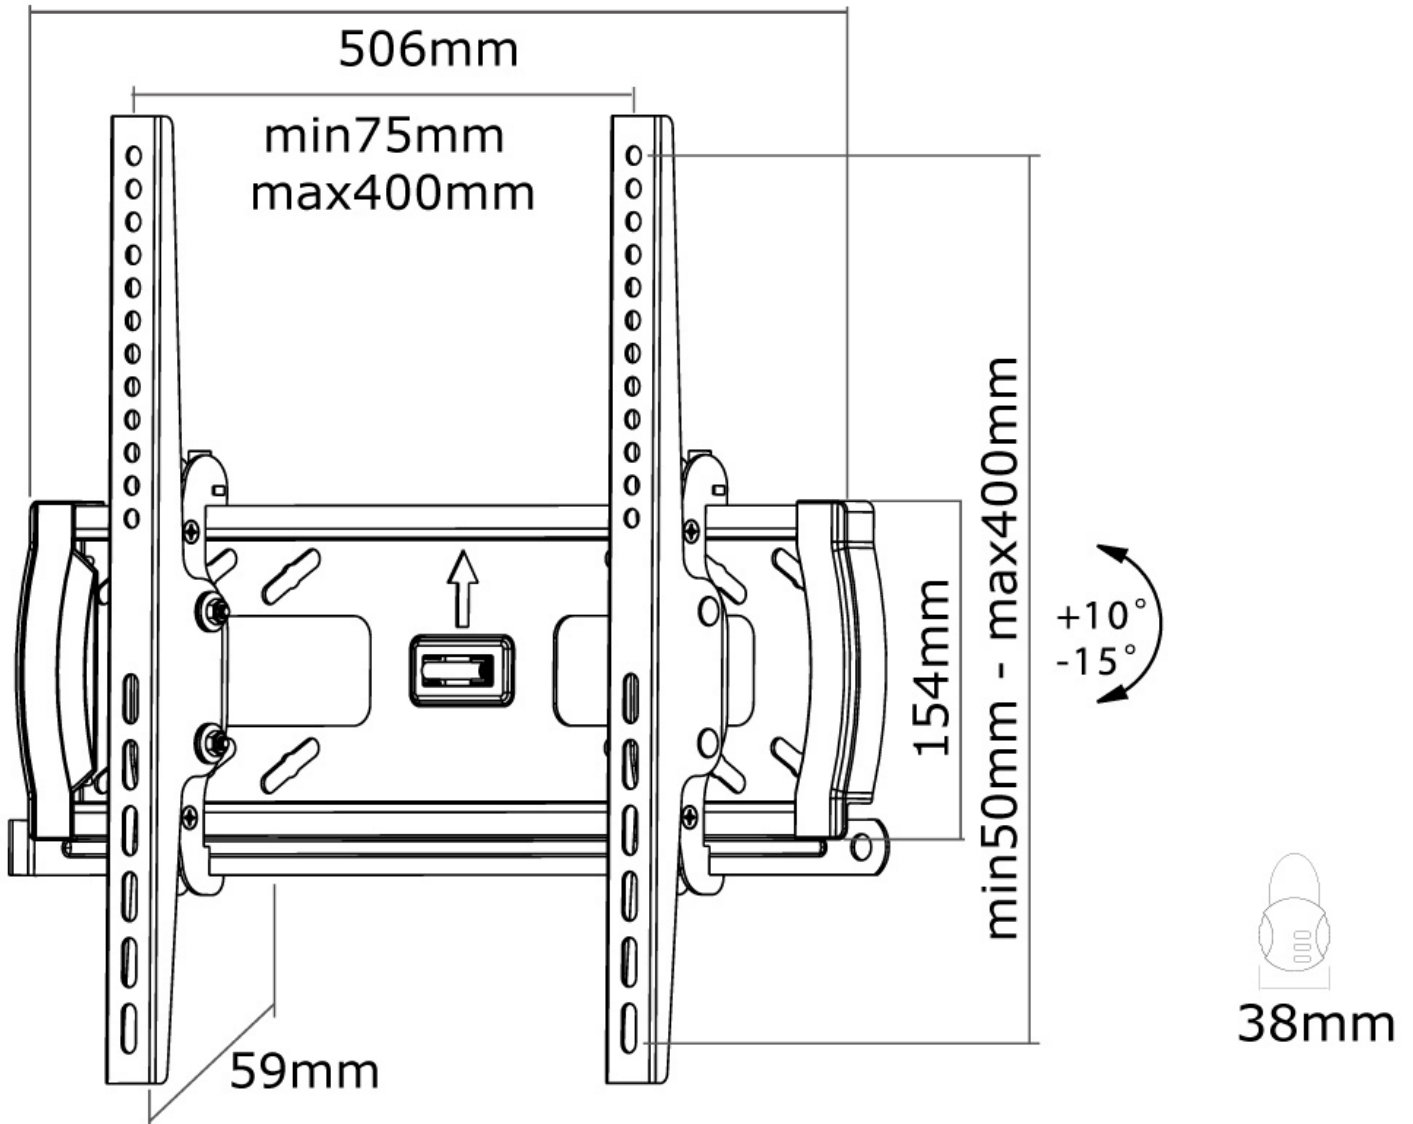

PLASMA-W240

NEOMOUNTS TV WALL MOUNT

Neomounts