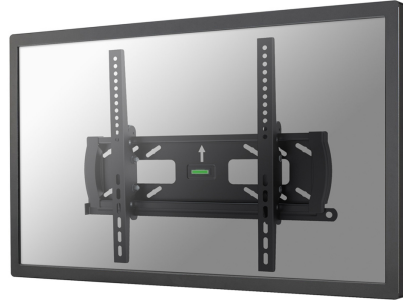

FUNCTIONALITY

Type	Tilt
Lockable	Lockable - Padlock not included
Tilt (degrees)	25°
Adjustment type	None

INFORMATION

Color	Black
Main material	Steel
Warranty	5 year
EAN code	8717371444105

*Please note: The inch sizes stated are just an indication, combined with the weight and VESA sizes. The maximum weight and VESA size are absolute restrictions for the products and should not be exceeded.

NEOMOUNTS TV WALL MOUNT

Neomounts

Neomounts

Neomounts TV/Monitor Wall Mount (tiltable) for 23"-60" Screen - Black

The Neomounts wall mount, model PLASMA-W240 is a tiltable wall mount for flat screens up to 60" (152 cm). This mount is a great choice when you want the ultimate viewing flexibility with your flat screen. Depth of this mount is 5,9 centimetres.

Neomounts' tilt (25°) technology allows the mount to change to any viewing angle to fully benefit from the capabilities of the flat screen. Depth of this mount is 5,9 centimetres.

Neomounts PLASMA-W240 is suitable for screens up to 60" (152 cm). The weight capacity of this product is 50 kg each screen. The wall mount is suitable for screens that meet VESA hole pattern 75x75 to 400x400mm. Different hole patterns can be covered using Neomounts VESA adapter plates.

Protect your flat screen and bracket from theft! This wall mount includes a solid padlock to prevent theft and vandalism. Secure the screen by placement of the security bar between wall plate and TV mounting brackets. Lock the security bar using the padlock. The lock is easy to use and comes with multiple keys.