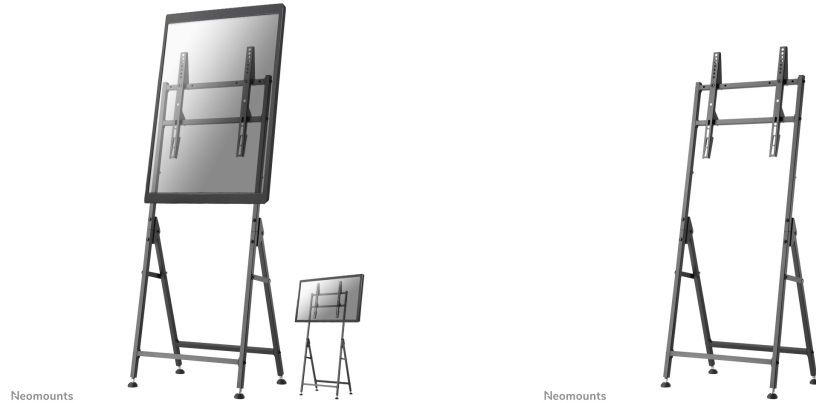

#### FUNCTIONALITY

Height adjustment	108 cm
-------------------	--------

## NEOMOUNTS PLASMA-M1000 TV FLOOR

### Neomounts PLASMA-M1000 TV floor stand - 32-55" - max 35 kg - VESA 200x200-400x400 - landscape and portrait - black

The Neomounts floor stand, model PLASMA-M1000 is a floor stand for flat screens up to 55". This stand is a great choice for space saving placement or when wall-, ceiling mounting or desk placement is not an option.

Neomounts' floor stand, PLASMA-M1000 holds your TV in either horizontal or vertical position to fully benefit from the capabilities of the flat screen. An innovative cable management conceals and routes cables from mount to flat screen. Hide your cables to keep the stand nice and tidy.