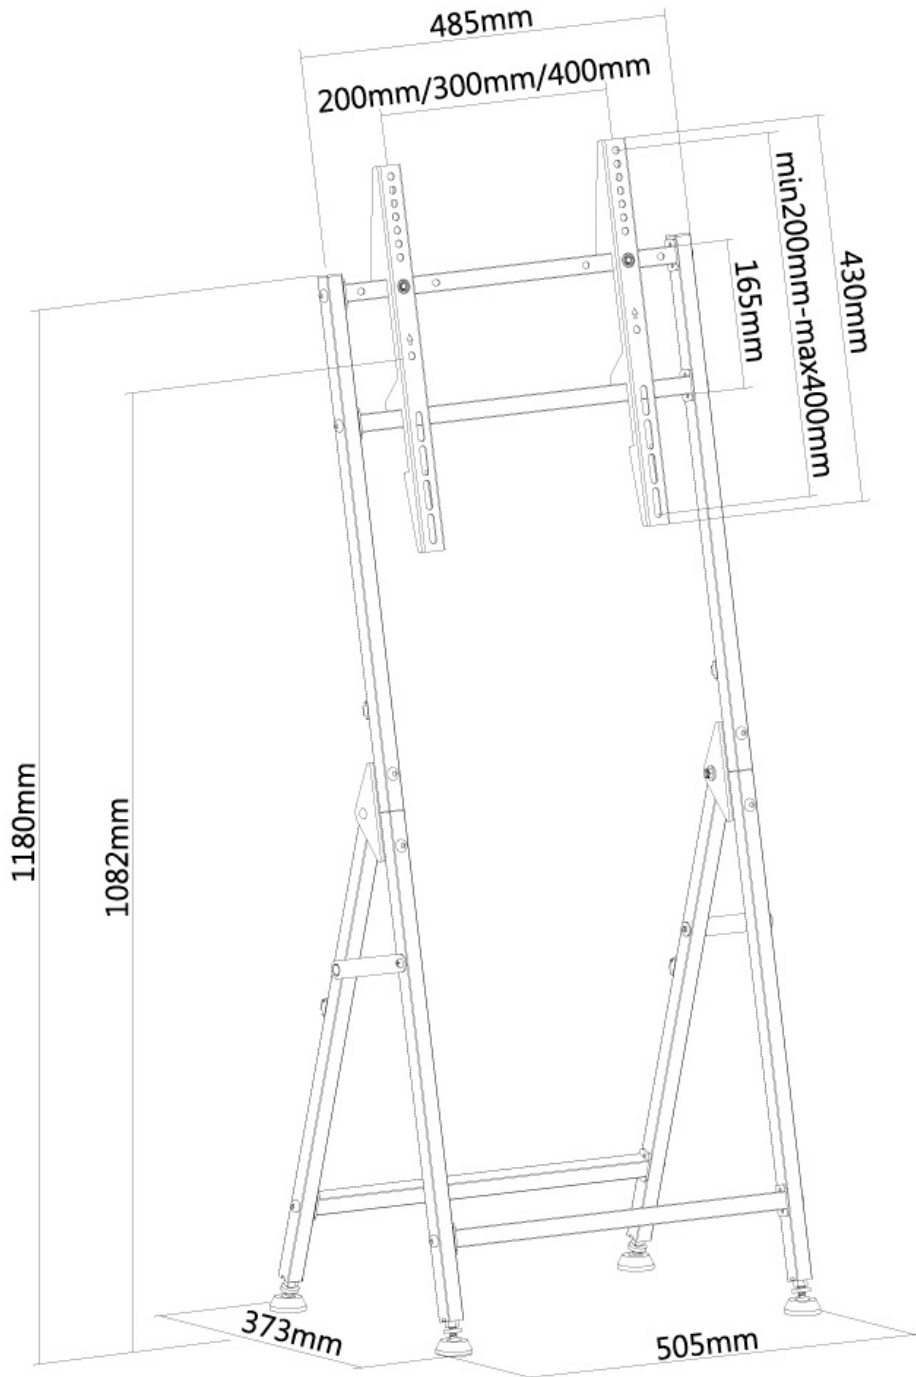

PLASMA-M1000

NEOMOUNTS PLASMA-M1000 TV FLOOR

Neomounts