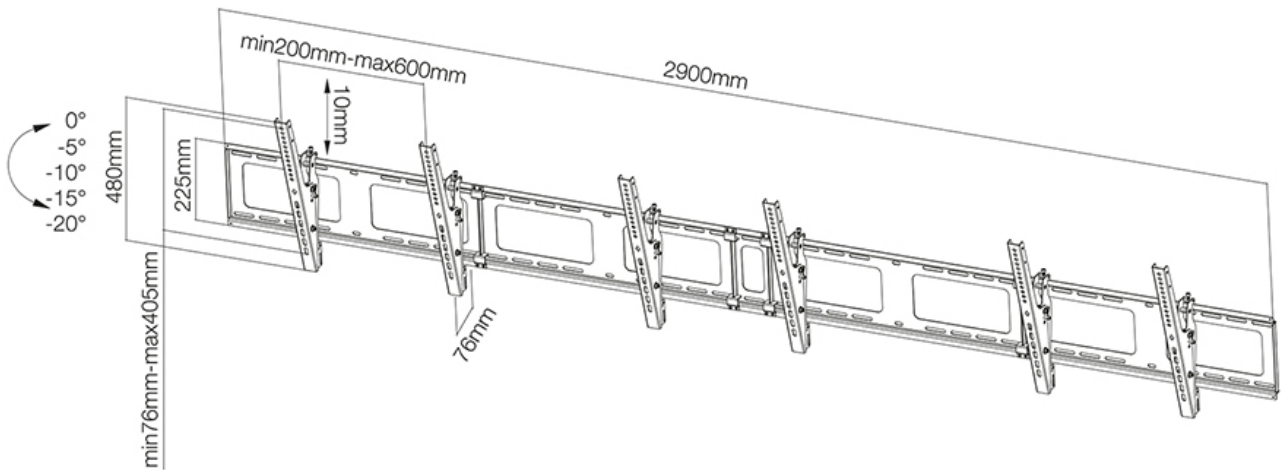

NS-WMB300BLACK

NEOMOUNTS NS-WMB300BLACK MENUBOARD

Neomounts