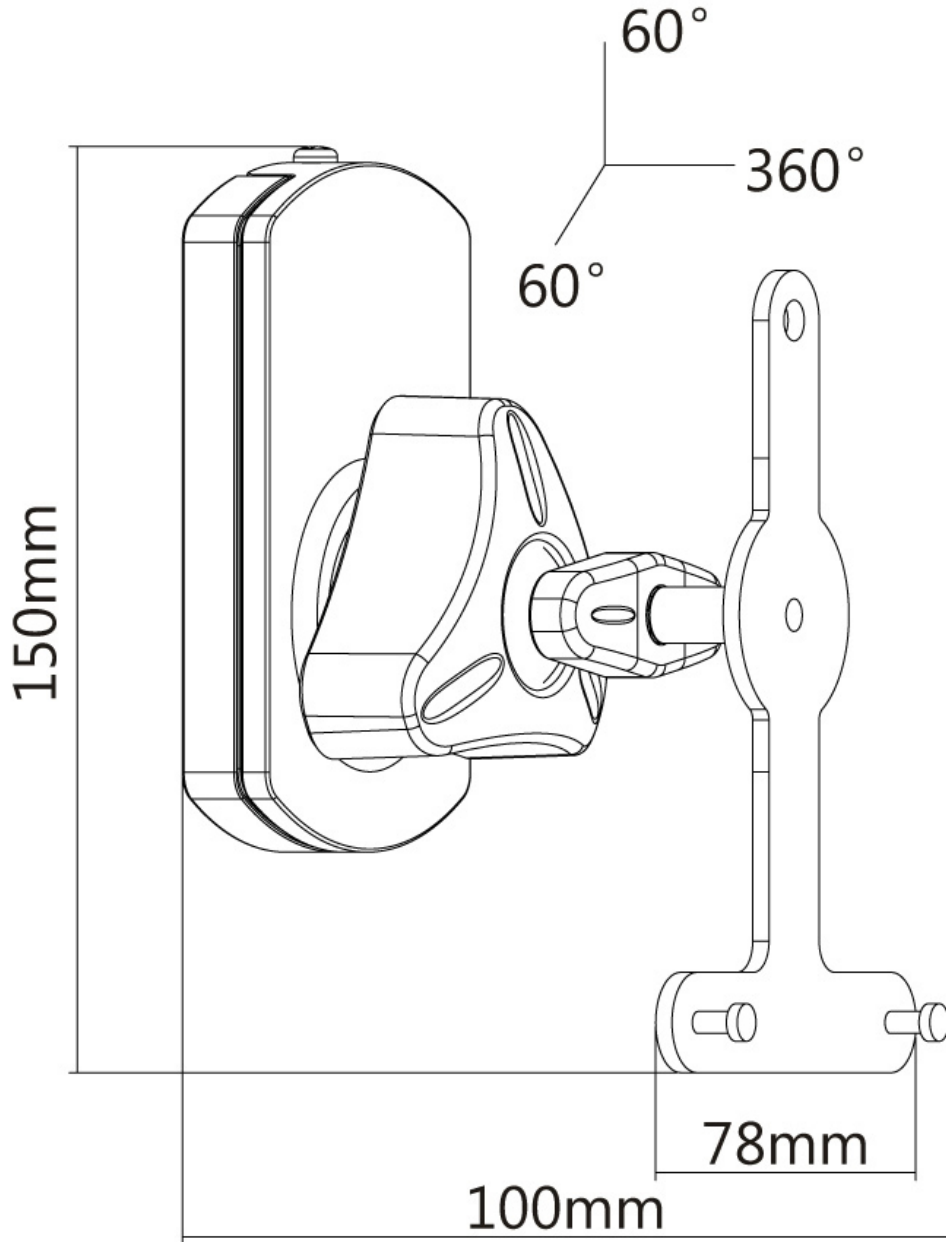

NM-WS130WHITE

NEOMOUNTS NM-WS130WHITE SONOS PLAY1

Neomounts