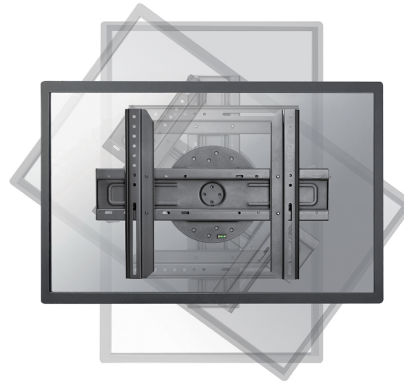

LED-WR100BLACK

NEOMOUNTS LED-WR100BLACK TV MOUNT

SPECIFICATIONS

GENERAL

Min. screen size*	37 inch
Max. screen size*	75 inch
Max. weight	50 kg (per screen)
Screens	1
VESA minimum	200x200 mm
VESA maximum	600x400 mm
Distance to wall	5,1 cm

FUNCTIONALITY

Type	Rotate Fixed
Rotate (degrees)	360°
Adjustment type	None

INFORMATION

Color	Black
Main material	Steel
Warranty	5 year
EAN code	8717371446345

*Please note: The inch sizes stated are just an indication, combined with the weight and VESA sizes. The maximum weight and VESA size are absolute restrictions for the products and should not be exceeded.

Neomounts

Neomounts

Neomounts LED-WR100BLACK Rotatable TV mount wall - 37-75" - max 50 kg - VESA 200x200-600x400 - d 5,1 cm - 360° screen rotation - black

The Neomounts LED-WR100BLACK is a fixed wall mount with 360 degrees rotation function for flat screens up to 75". This mount is a great choice when you want the ultimate viewing flexibility with your flat screen. Depth of this mount is 5 centimetres.

Neomounts LED-WR100BLACK is suitable for screens up to 75". The weight capacity of this product is 50 kg. The wall mount is suitable for screens that meet VESA hole pattern 200x200 to 600x400 mm.

Create a clean design ambiance for your flat screen TV in a living room, bedroom or public environment, wether you want to use the screen in landscape or portrait mode.