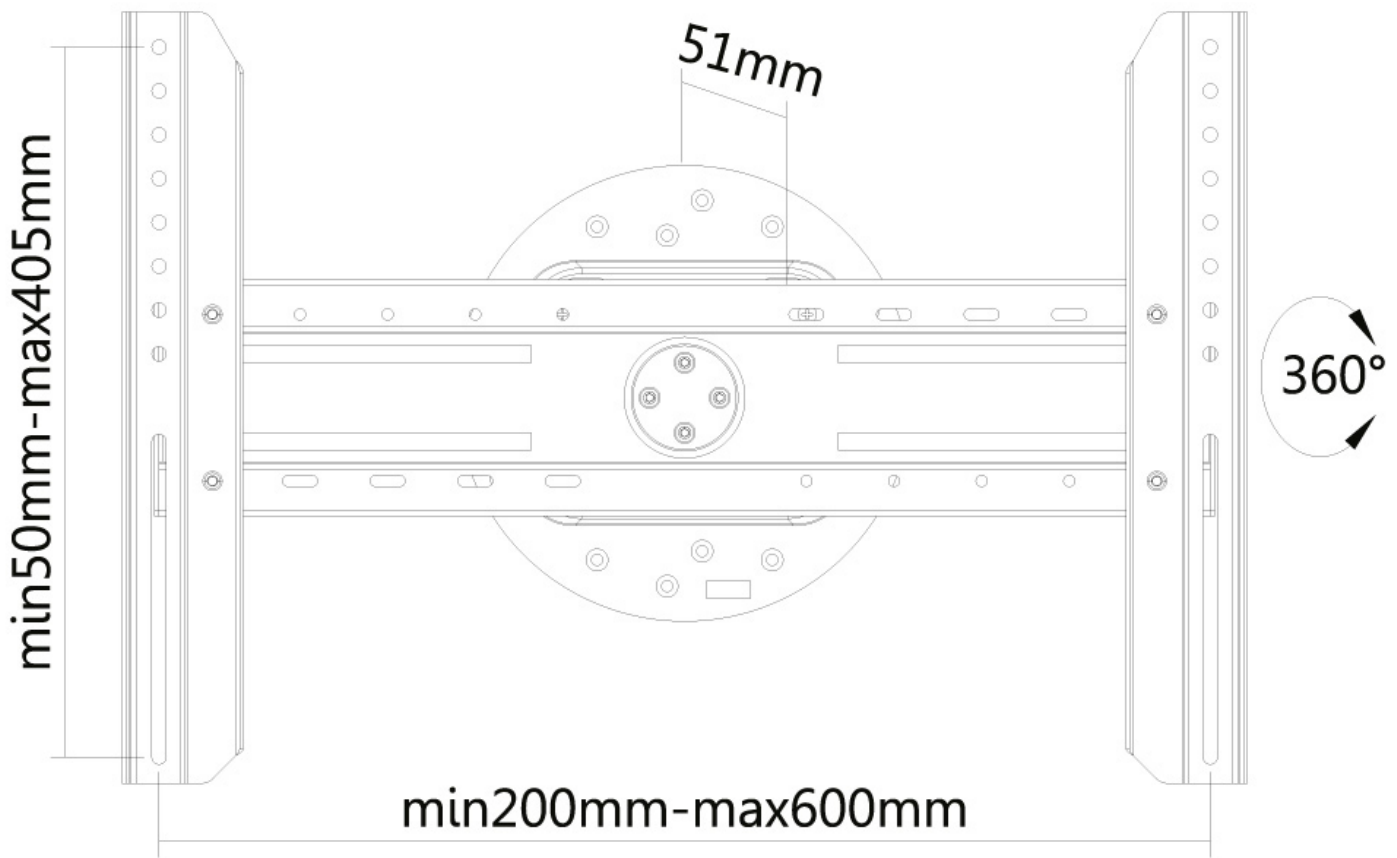

LED-WR100BLACK

NEOMOUNTS LED-WR100BLACK TV MOUNT

Neomounts