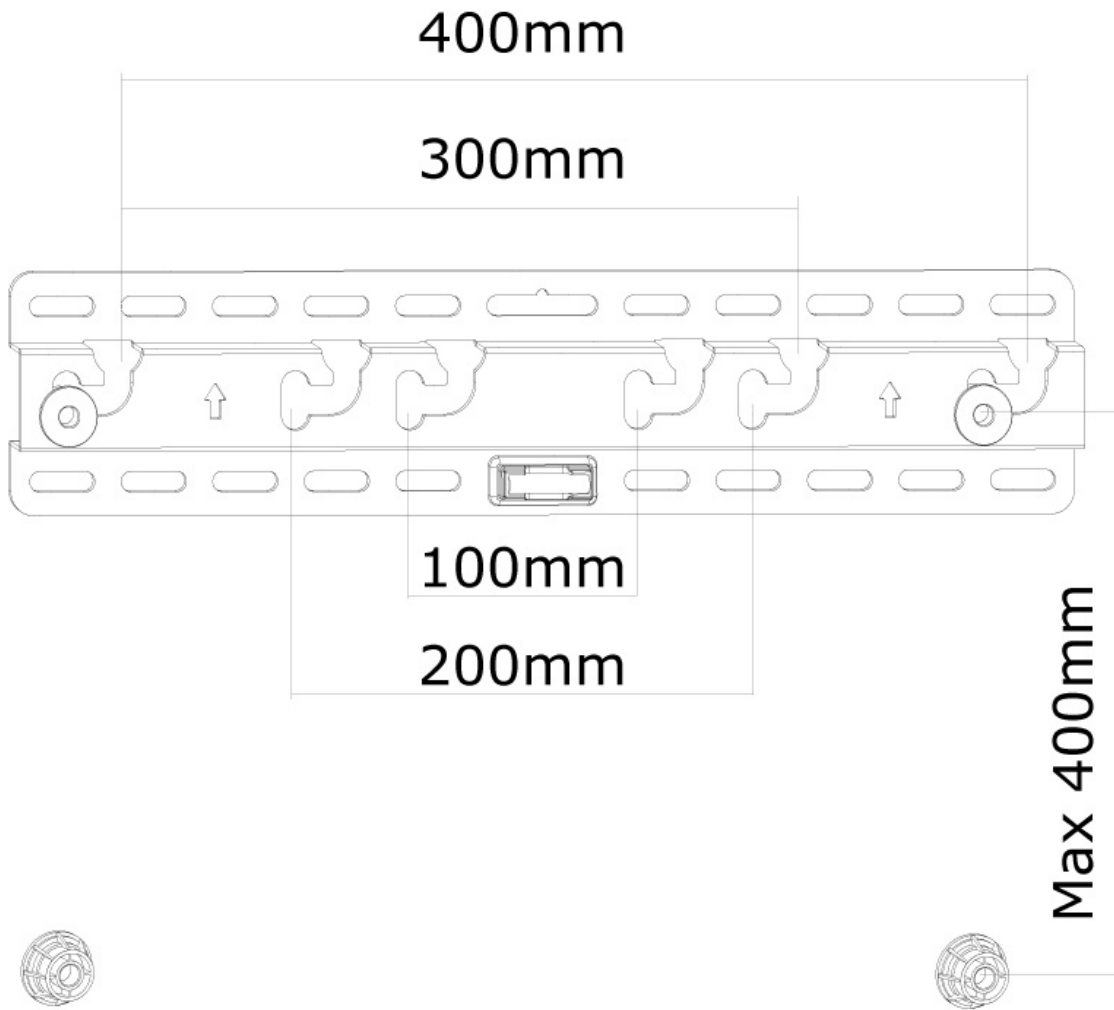

LED-W040

NEOMOUNTS LED-W040 TV MOUNT WALL

Neomounts