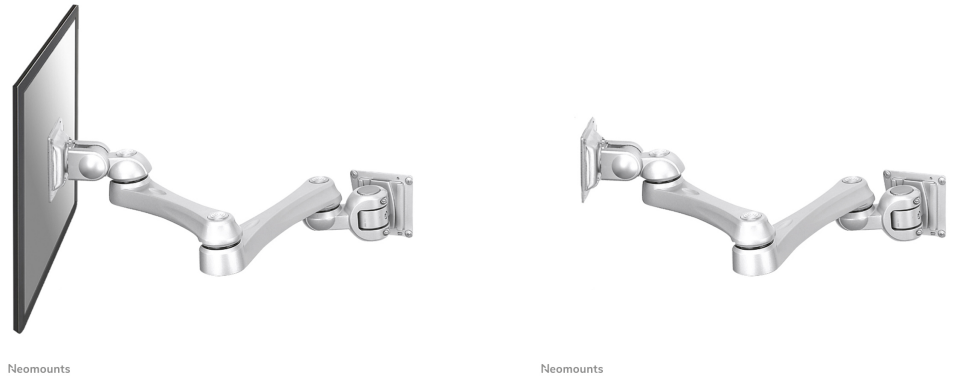

#### FUNCTIONALITY

Type	Full motion
	Tilt
	Rotate
	Swivel
Tilt (degrees)	180°
Swivel (degrees)	180°
Rotate (degrees)	270°
Adjustment type	None

### Neomounts by Newstar TV/Monitor Wall Mount (Full Motion) for 10"-30" Screen - Silver

The Neomounts by Newstar wall mount, model FPMA-W930 is a tilt-, swivel and rotatable wall mount for flat screens up to 30" (76 cm). This mount is a great choice when you want the ultimate viewing flexibility with your flat screen. Effortless pull the display out from the wall, position it in almost any direction, turn it around corners and then smoothly return it to the wall when finished.

Neomounts by Newstars' tilt (180°), rotate (270°) and swivel (180°) technology allows the mount to change to any viewing angle to fully benefit from the capabilities of the flat screen. The mount is easily depth adjustable from 19 to 62 centimetres. Cable management conceals and routes cables from mount to flat screen. Hide your cables to keep living room, bedroom or home cinema installation nice and tidy.

Neomounts by Newstar FPMA-W930 has three pivot points and is suitable for screens up to 30" (76 cm). The weight capacity of this product is 10 kg each screen. The wall mount is suitable for screens that meet VESA hole pattern 75x75 and 100x100mm. Different hole patterns can be covered using Neomounts by Newstar VESA adapter plates.