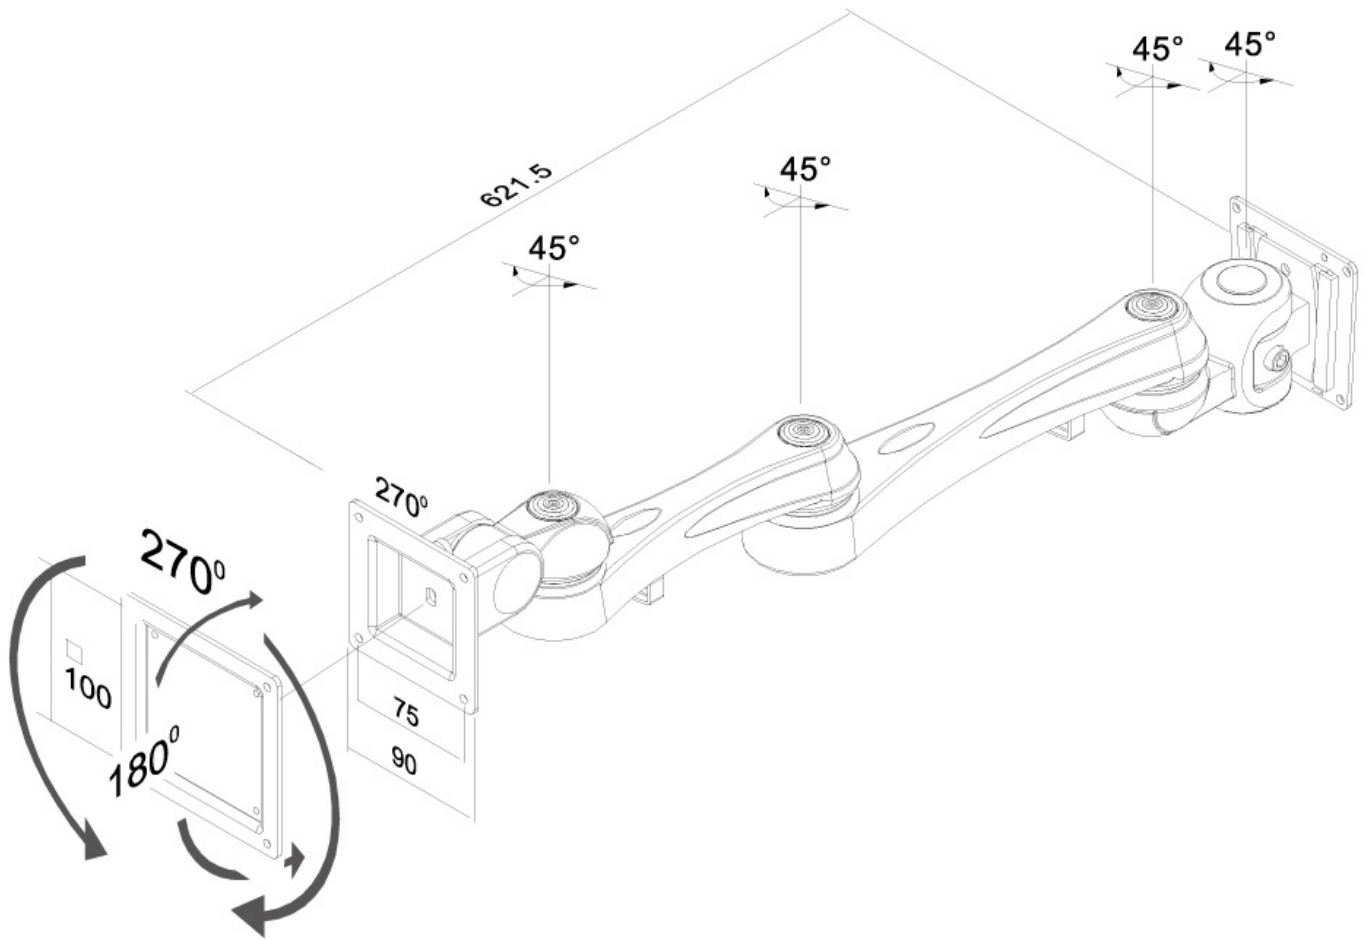

FPMA-W930

NEOMOUNTS BY NEWSTAR TV WALL MOUNT

Neomounts