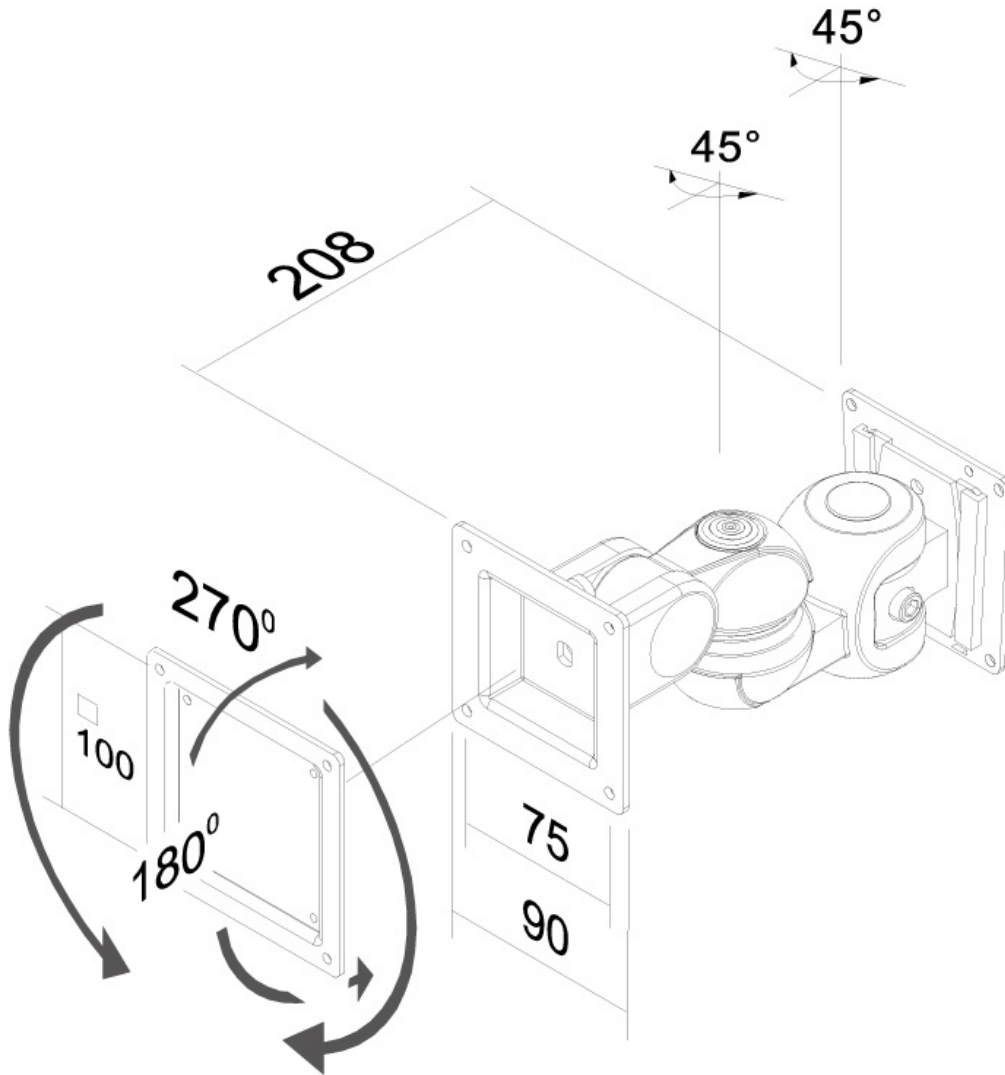

FPMA-W910

NEOMOUNTS TV WALL MOUNT

Neomounts

Measuring unit: mm