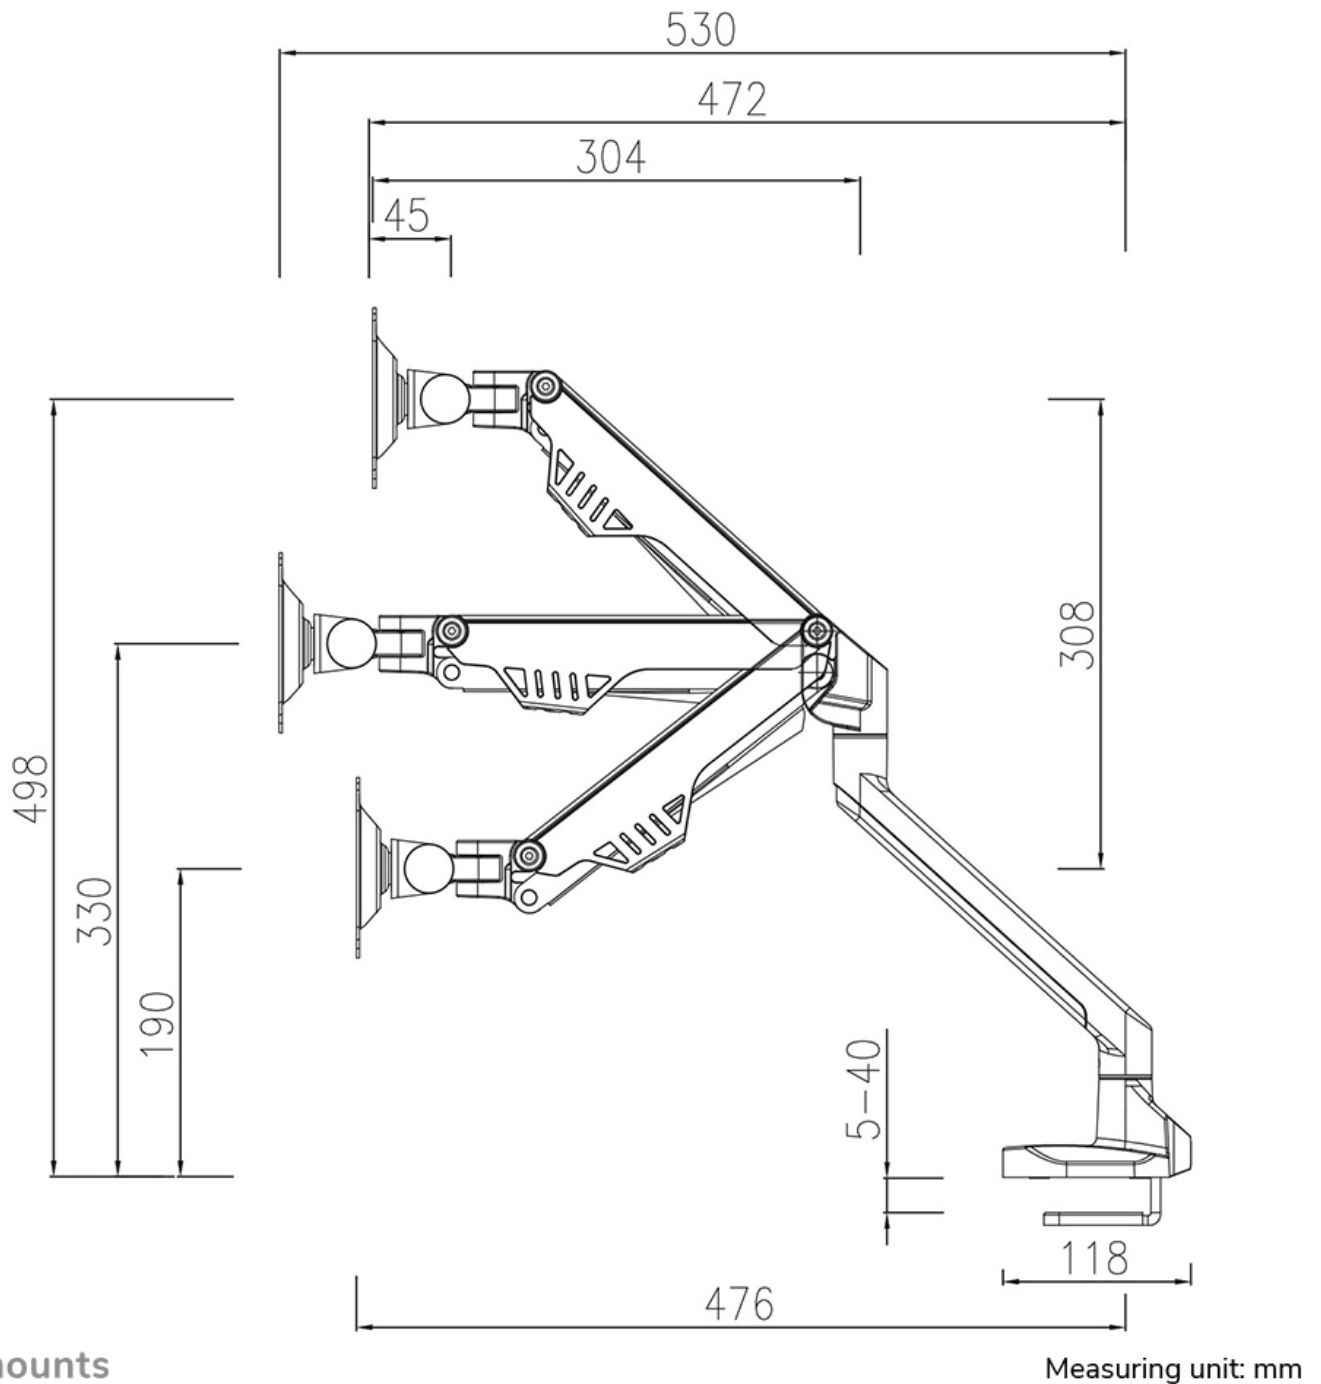

FPMA-D750BLACK2

NEOMOUNTS FPMA-D750BLACK2 MONITOR

Neomounts