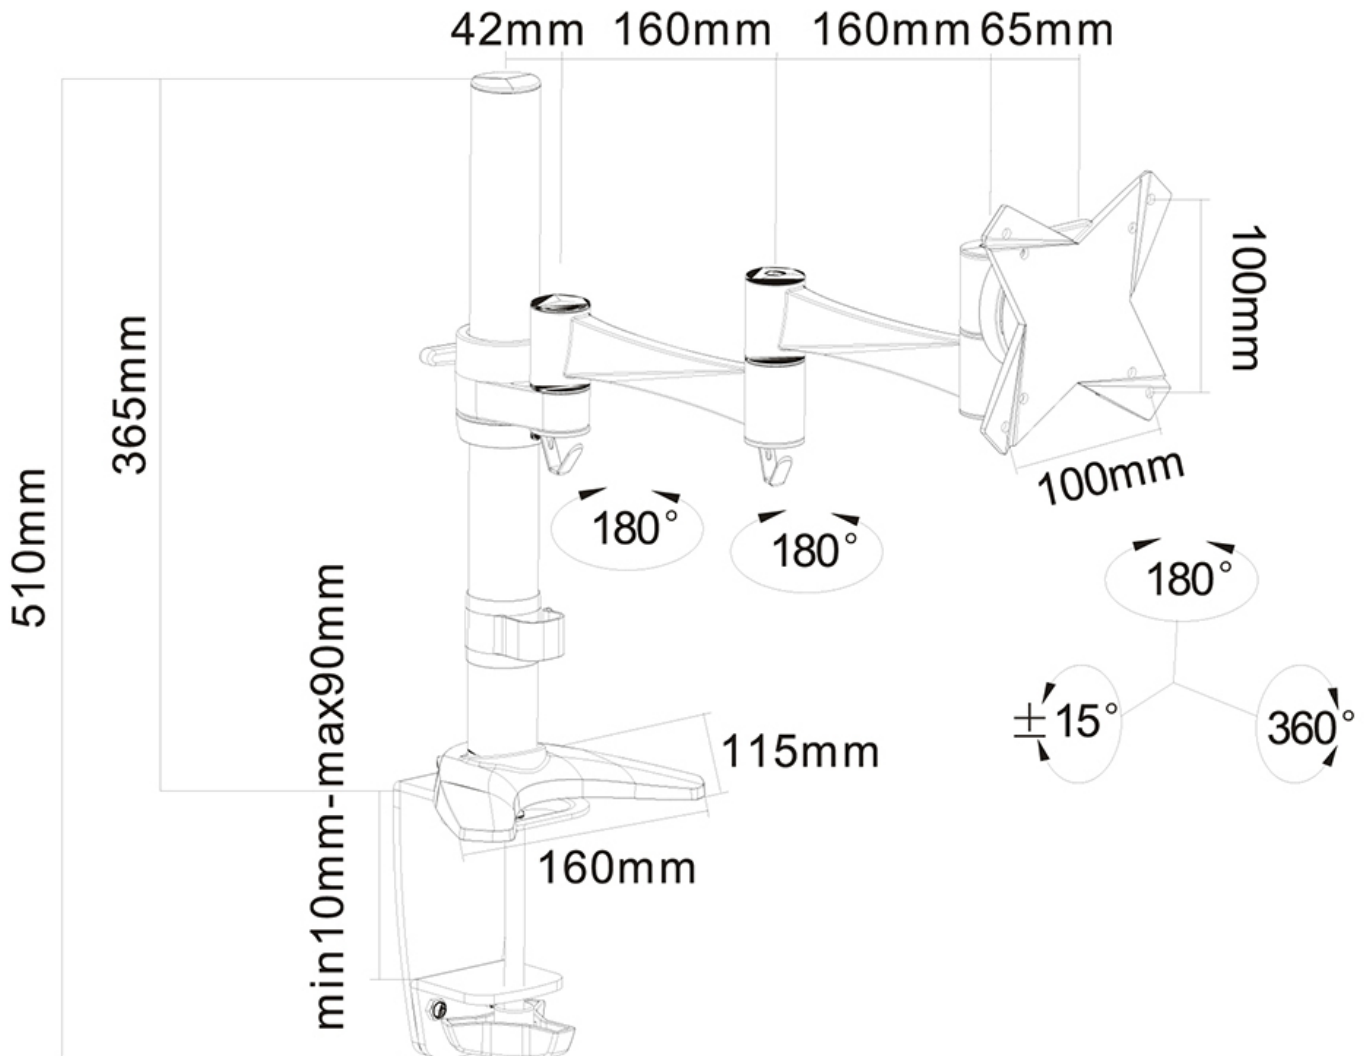

FPMA-D1330BLACK

NEOMOUNTS FPMA-D1330BLACK MONITOR

Neomounts