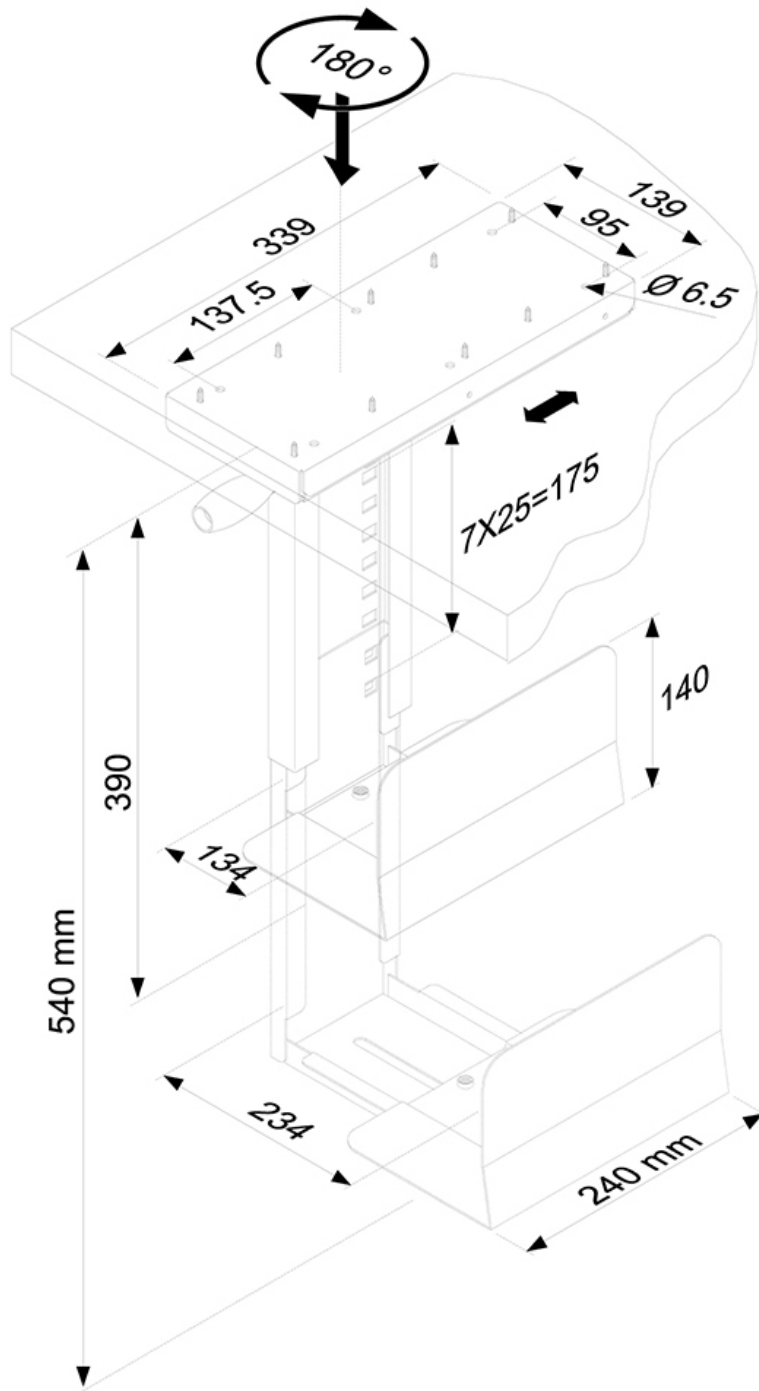

CPU-D250BLACK

NEOMOUNTS CPU-D250BLACK CPU HOLDER -

Neomounts

Measuring unit: mm