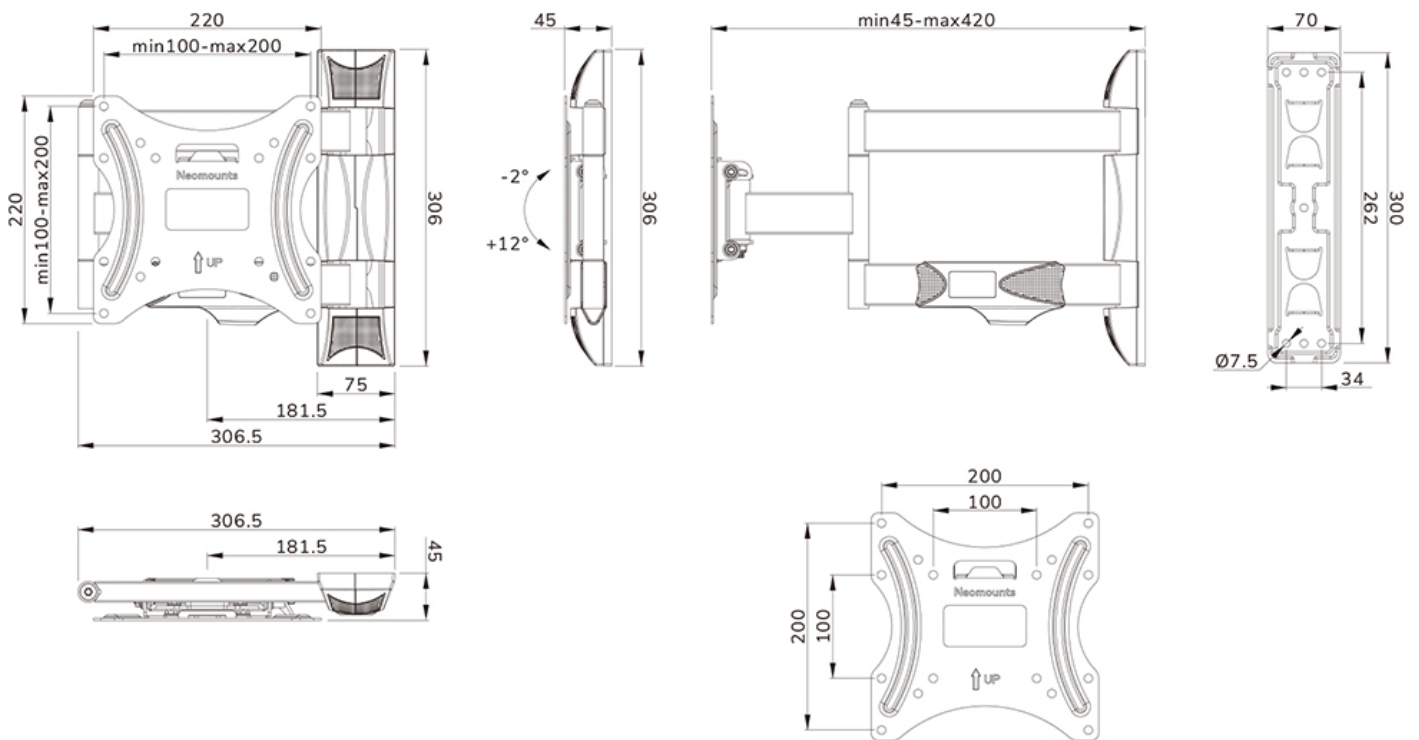

INFORMATION

| | |
|---------------|-----------|
| Series | LEVEL 550 |
| Color | Black |
| Main material | Steel |
| Warranty | 5 year |

*Please note: The inch sizes stated are just an indication, combined with the weight and VESA sizes. The maximum weight and VESA size are absolute restrictions for the products and should not be exceeded.

Neomounts

Neomounts

Neomounts LEVEL-550 WL40-550BL12 Full motion TV mount wall - 32-55" - max 35 kg - VESA 100x100-200x200 - d 4,5-42 cm - Easy Install-model - black

The Neomounts WL40-550BL12 LEVEL is a full motion wall mount for flat screens up to 55" with a maximum weight capacity of 35 kg. The versatile tilt (14°) and swivel (40°) technology allows you to create the optimum viewing angle. The mount can be levelled for the perfect installation.

The LEVEL 850 wall mount has a depth of 4,5-42 cm and is suitable for screens that meet VESA hole pattern 100x100 to 200x200 mm.

The WL40-550BL12 features a nifty Easy-release system, that allows you to attach the TV in a wink of an eye. The mount is equipped with cable management, to secure any loose cables on the back of the screen.

WL40-550BL12

NEOMOUNTS WL40-550BL12 TV MOUNT WALL 32-55" - FULL MOTION - EASY INSTALL

Neomounts

Measuring unit: mm