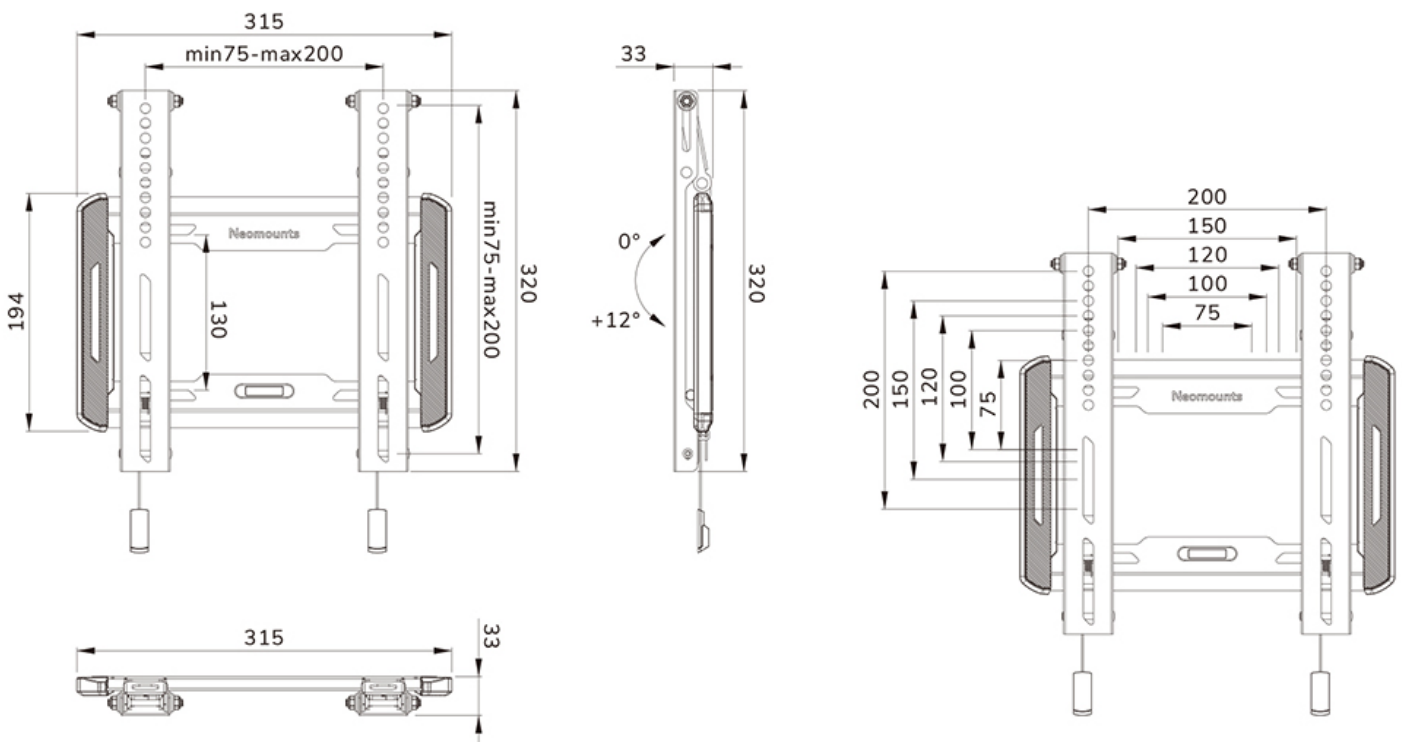

FUNCTIONALITY

Type	Tilt
Lockable	Not lockable
Tilt (degrees)	12°
Height	32 cm
Width	31,5 cm
Depth	3,3 cm
Adjustment type	Manual

INFORMATION

Series	LEVEL 550
Color	Black
Main material	Steel
Warranty	5 year
EAN code	8717371448677

Neomounts

Neomounts

Neomounts LEVEL-550 WL35-550BL12 Tiltable TV mount wall - 24-65" - max 40 kg - VESA 75x75-200x200 - d 3,3 cm - Easy Install-model - black

The Neomounts WL35-550BL12 LEVEL is a tiltable wall mount for flat screens up to 65" with a maximum weight capacity of 40 kg. The versatile tilt (12°) technology allows you to create the optimum viewing angle.

The LEVEL-550 wall mount has a depth of 3,3 cm and is suitable for screens that meet VESA hole pattern 75x75 to 200x200 mm.

The WL35-550BL12 features a nifty magnetic pull & release system, that allows you to attach the TV in a wink of an eye and secure the TV in safe and solid manner. Afterwards, the pull & release straps can be easily hidden behind the screen by clicking the magnet to the mount. The integrated spirit level assures easy installation of the mount.

WL35-550BL12

NEOMOUNTS WL35-550BL12 TV MOUNT WALL

Neomounts

Measuring unit: mm