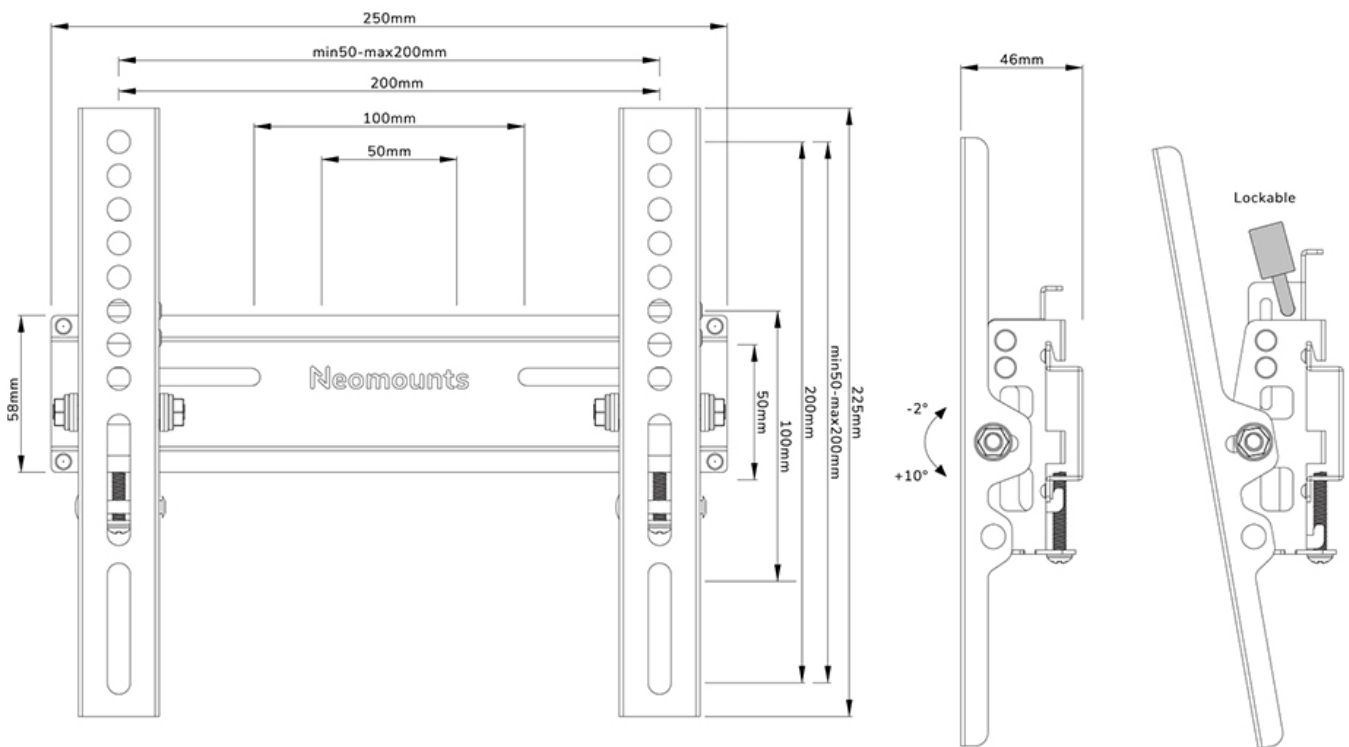

WL35-350BL12

NEOMOUNTS BY NEWSTAR TV WALL MOUNT

Neomounts