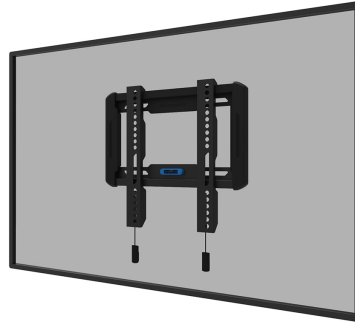

WL30-550BL12

NEOMOUNTS WL30-550BL12 TV MOUNT WALL

SPECIFICATIONS

GENERAL

Min. screen size*	24 inch
Max. screen size*	65 inch
Max. weight	40 kg (per screen)
Screens	1
VESA minimum	50x50 mm
VESA maximum	200x200 mm
Distance to wall	2,3 cm

FUNCTIONALITY

Type	Fixed
Lockable	Not lockable
Height	28,7 cm
Width	31,5 cm
Depth	2,3 cm

INFORMATION

Series	LEVEL 550
Color	Black
Main material	Steel
Warranty	5 year
EAN code	8717371448639

*Please note: The inch sizes stated are just an indication, combined with the weight and VESA sizes. The maximum weight and VESA size are absolute restrictions for the products and should not be exceeded.

Neomounts

Neomounts

Neomounts LEVEL-550 WL30-550BL12 Ultra-flat TV mount wall - 24-65" - max 40 kg - VESA 50x50-200x200 - d 2,3 cm - Easy Install-model - black

The Neomounts WL30-550BL12 LEVEL is a fixed wall mount for flat screens up to 65" with a maximum weight capacity of 40 kg.

The LEVEL-550 wall mount is ultra-flat with a depth of 2,3 cm and is suitable for screens that meet VESA hole pattern 50x50 to 200x200mm.

The WL30-550BL12 features a nifty magnetic pull & release system, that allows you to attach the TV in a wink of an eye and secure the TV in safe and solid manner. Afterwards, the pull & release straps can be easily hidden behind the screen by clicking the magnet to the mount. The integrated spirit level assures easy installation of the mount.