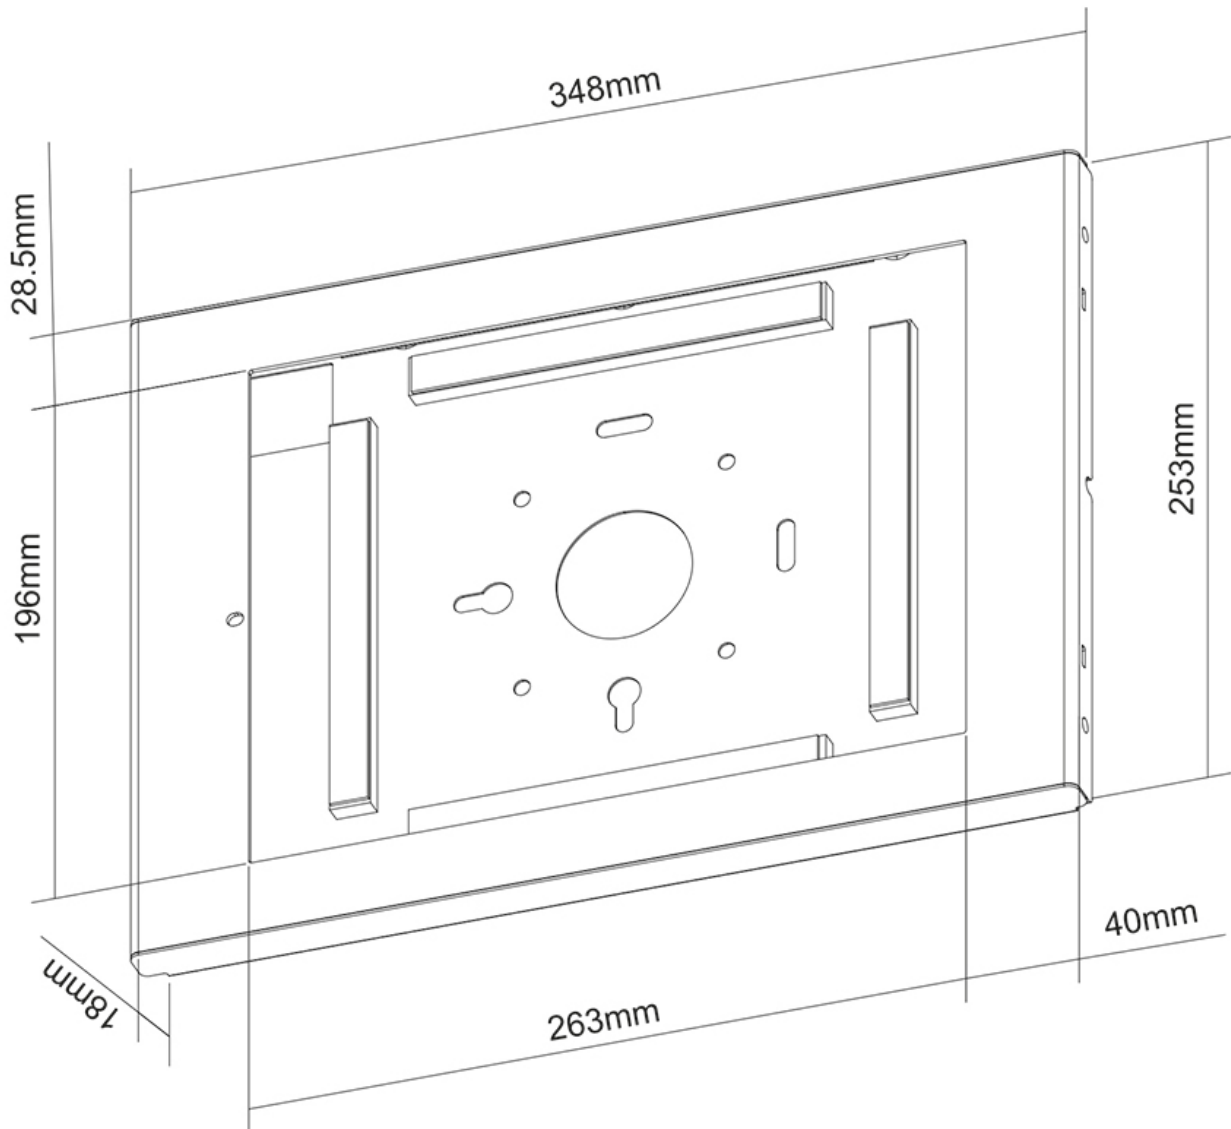

WL15-660WH1

NEOMOUNTS WL15-660WH1 TABLET WALL

Neomounts