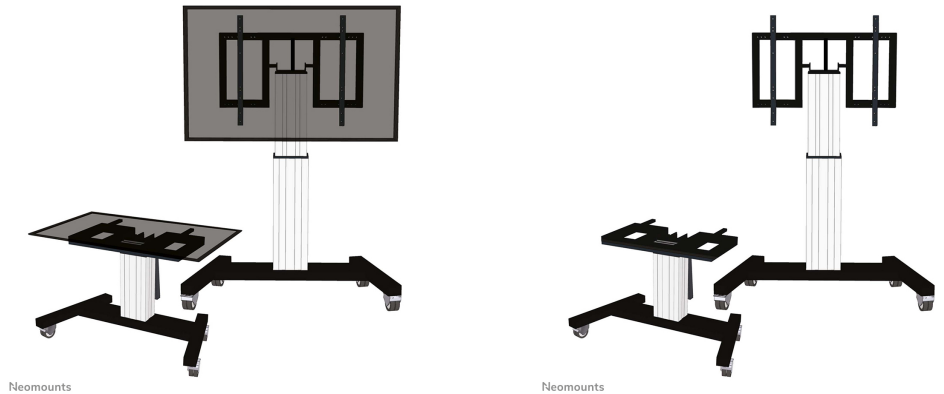

#### FUNCTIONALITY

Type	Tilt
Height adjustment	50 cm (91-141 cm)
Lockable	Not lockable
Tilt (degrees)	90°
Height	173 cm
Width	104 cm
Depth	80 cm
Adjustment type	Motorised

### Neomounts PLASMA-M2500TSILVER TV trolley - 42-100" - max 150 kg - motorised h 91-141 cm - VESA 400x200-800x600 - table tilt function - silver

Create the optimum viewing positioning for both standing and seated audiences with the Neomounts PLASMA-M2500TSILVER motorised floor stand. The trolley is a perfect solution for classrooms, offices, meeting rooms and public areas.

The floor stand has a 90° tilt function that allows the (touch) screen to be used in table-top mode. The PLASMA-M2500TSILVER is suited for 42-100" screens with a VESA hole pattern of 400x200 to 800x600 mm and has a maximum weight capacity of 150 kg. The cable management system ensures orderly routing of the cables at the back of the mount.

The mobile floor stand is automatically tiltable (90°) and height adjustable over a height of 50 cm with a remote control. From the floor to the center the height of the screen is variable from 91,4-141,4 cm. The trolley features four solid castor wheels, of which the two front wheels are equipped with a brake. Thanks to these high-quality wheels, the trolley can be easily moved over doorsteps and thresholds.