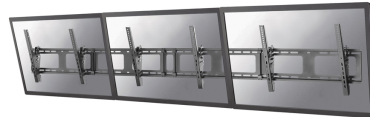

NS-WMB300BLACK

NEOMOUNTS MENU BOARD WALL MOUNT

SPECIFICATIONS

GENERAL

Min. screen size*	40 inch
Max. screen size*	52 inch
Min. weight	0 kg (per screen)
Max. weight	50 kg (per screen)
Screens	3
VESA minimum	200x200 mm
VESA maximum	600x400 mm
Distance to wall	7,6 cm

FUNCTIONALITY

Type	Tilt
Height adjustment	48 cm
Width adjustment	29 cm
Tilt (degrees)	20°
Rotate (degrees)	6°
Adjustment type	Micro adjustment

INFORMATION

Color	Black
Main material	Steel
Warranty	5 year
EAN code	8717371447359

Neomounts

Neomounts

Neomounts Menu Board Wall Mount for 40"-52" Screen - Black

The Neomounts menu board wall mount, model NS-WMB300BLACK is a tiltable wall mount for three flat screens up to 52" (132 cm). This mount is a great choice when you want the ultimate viewing flexibility with your flat screen. Neomounts tilt (0°/-5°/-10°/-15°/-20°) technology allows the mount to change to any viewing angle to fully benefit from the capabilities of the flat screen. Depth of this mount is 7,6 centimetres.

Neomounts NS-WMB300BLACK is suitable for 3 screens up to 52" (132 cm). The weight capacity of this product is 50 kg each screen. The wall mount is suitable for screens that meet VESA hole pattern 200x200 to 600x400 mm.