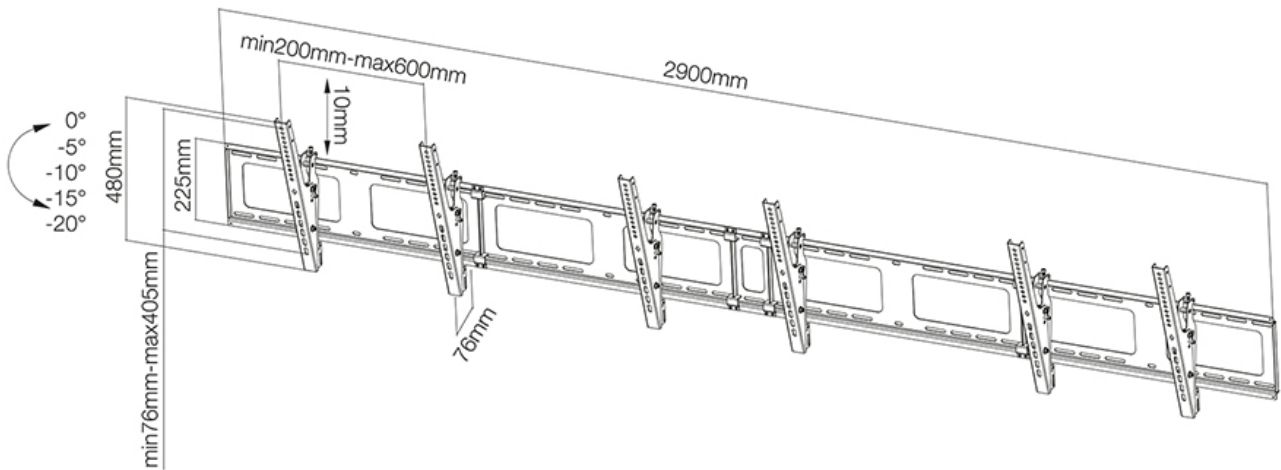

NS-WMB300BLACK

NEOMOUNTS MENU BOARD WALL MOUNT

Neomounts