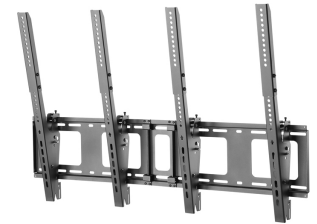

NS-WMB200PBLACK

NEOMOUNTS NS-WMB200PBLACK

SPECIFICATIONS

GENERAL

Min. screen size*	40 inch
Max. screen size*	52 inch
Min. weight	0 kg (per screen)
Max. weight	50 kg (per screen)
Screens	2
VESA minimum	200x200 mm
VESA maximum	400x600 mm
Distance to wall	7,8 cm

FUNCTIONALITY

Type	Tilt
Height adjustment	68 cm
Width adjustment	110 cm
Tilt (degrees)	10°
Rotate (degrees)	6°
Adjustment type	Micro adjustment

INFORMATION

Color	Black
Main material	Steel
Warranty	5 year
EAN code	8717371447366

Neomounts

Neomounts

Neomounts NS-WMB200PBLACK Menuboard wall mount 2 screens - 40-52" - max 50 kg/screen - VESA 200x200-400x600 - d 7,8 cm - tiltable - portrait - black

The Neomounts menu board wall mount (vertical mounting), model NS-WMB200PBLACK is a tiltable wall mount for two flat screens up to 52" (132 cm). This mount is a great choice when you want the ultimate viewing flexibility with your flat screen. Neomounts tilt (0°/-5°/-10°) technology allows the mount to change to any viewing angle to fully benefit from the capabilities of the flat screen. Depth of this mount is 7,8 centimetres.

Neomounts NS-WMB200PBLACK is suitable for 2 screens up to 52" (132 cm). The weight capacity of this product is 50 kg each screen. The wall mount is suitable for screens that meet VESA hole pattern 200x200 to 400x600 mm (vertical mounting).