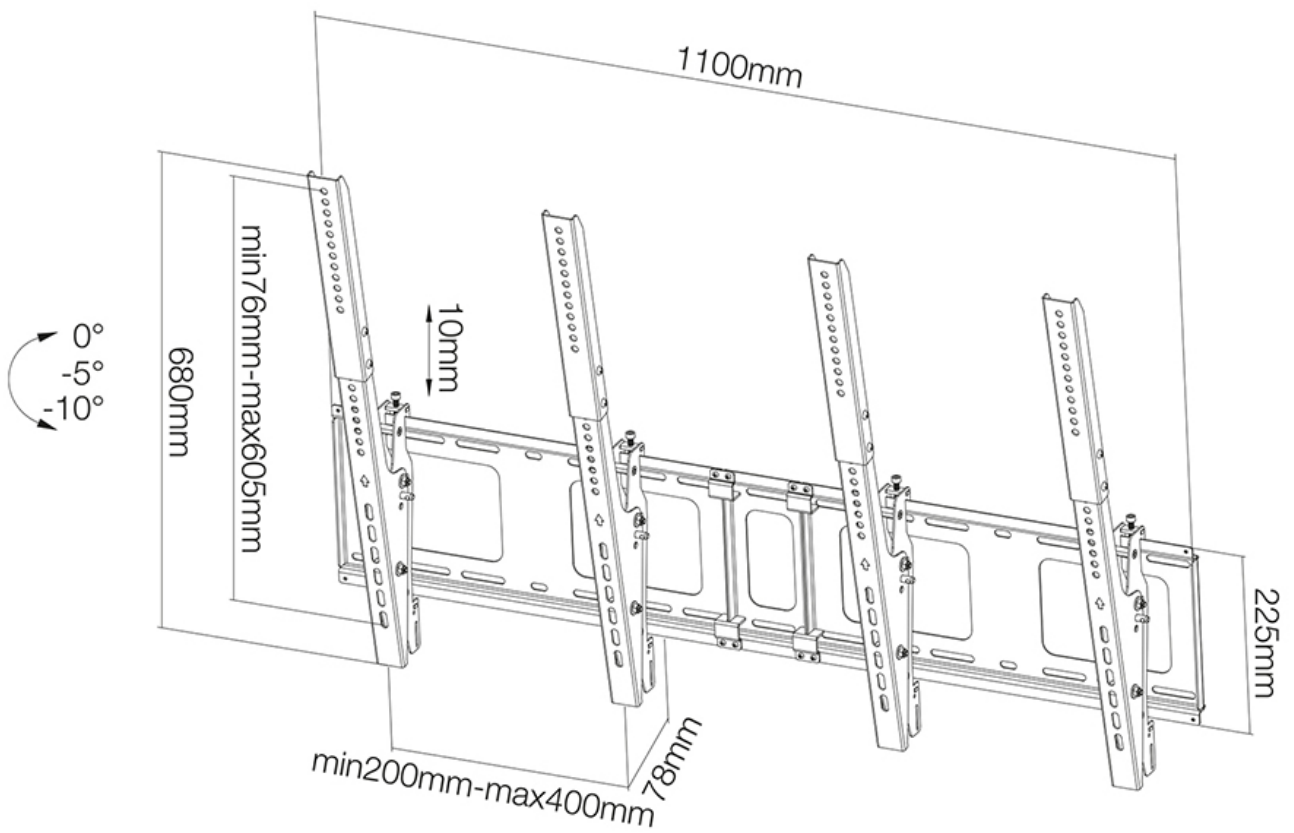

NS-WMB200PBLACK

NEOMOUNTS NS-WMB200PBLACK

Neomounts