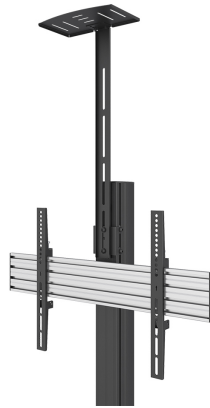

NMPRO-CAMSHELF

NEOMOUNTS BY NEWSTAR PRO MULTIMEDIA

SPECIFICATIONS

GENERAL

Min. weight	0 kg (per screen)
Max. weight	2 kg (per screen)

FUNCTIONALITY

Height adjustment	65 cm
Width adjustment	25 cm
Depth adjustment	15 cm
Adjustment type	Manual

INFORMATION

Color	Black
Main material	Steel
Warranty	5 year
EAN code	8717371448127

*Please note: The inch sizes stated are just an indication, combined with the weight and VESA sizes. The maximum weight and VESA size are absolute restrictions for the products and should not be exceeded.

The Neomounts by Newstar Pro NMPRO-CAMSHELF is a camera shelf for the Neomounts by Newstar Pro NMPRO-M trolley and NMPRO-S floor stand - Black

The Neomounts Pro NMPRO-CAMSHELF is a camera-shelf for the Neomounts Pro NMPRO-M trolley and NMPRO-S floor stand.

The NMPRO-CAMSHELF has a width of 25 cm, a depth of 14,5 cm and a height of 65,4 cm. The weight capacity of the shelf is 2 kg.

All installation material is included with the product. Warranty: 5 year.