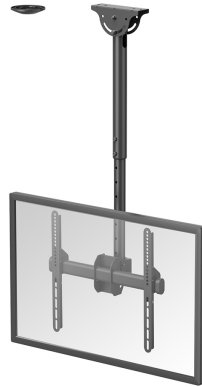

NM-C440BLACK

NEOMOUNTS NM-C440BLACK MONITOR/TV

SPECIFICATIONS

GENERAL

Min. screen size*	32 inch
Max. screen size*	60 inch
Min. weight	0 kg (per screen)
Max. weight	50 kg (per screen)
Screens	1
VESA minimum	200x200 mm
VESA maximum	400x400 mm

FUNCTIONALITY

Type	Full motion Tilt Rotate Swivel
Height adjustment	56-91 cm
Depth adjustment	8 cm
Tilt (degrees)	+0°, -25°
Swivel (degrees)	+180°, -180°
Rotate (degrees)	+3°, -3°
Adjustment type	Manual

Neomounts

Neomounts

Neomounts NM-C440BLACK Monitor/TV mount ceiling 1 screen - 32-60" - max 50 kg - VESA 200x200-400x400 - h 56-91 cm - suitable for sloped ceiling - black

The Neomounts NM-C440BLACK ceiling mount is a tilt and swivel ceiling mount for flat screens up to 60". This mount is a great choice for space saving placement or when wall mounting and floor placement is not an option.

Neomounts' unique tilt (25°) and rotation (360°) technology allows the mount to change to any viewing angle to fully benefit from the capabilities of the flat screen. The support is easily height adjustable from 56 to 91 cm*. A unique cable management conceals and routes cables from ceiling to TV. Hide your cables in the column to keep it nice and tidy. The mount comes with an additional cover for installation on suspended ceilings.