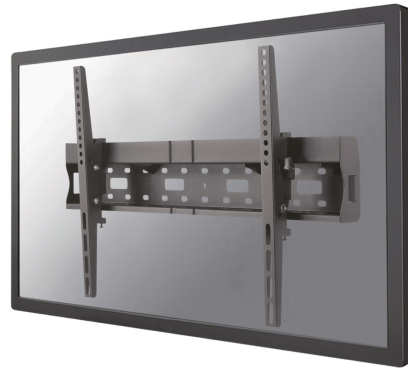

LFD-W2640MP

NEOMOUNTS LFD-W2640MP TV MOUNT WALL

SPECIFICATIONS

GENERAL

Min. screen size*	37 inch
Max. screen size*	75 inch
Max. weight	35 kg (per screen)
Screens	1
VESA minimum	200x200 mm
VESA maximum	600x400 mm
Distance to wall	8,9 cm

FUNCTIONALITY

Type	Tilt
Tilt (degrees)	24°
Adjustment type	None

INFORMATION

Color	Black
Main material	Steel
Warranty	5 year
EAN code	8717371446444

*Please note: The inch sizes stated are just an indication, combined with the weight and VESA sizes. The maximum weight and VESA size are absolute restrictions for the products and should not be exceeded.

Neomounts

Neomounts

Neomounts LFD-W2640MP Tiltable TV mount wall - 37-75" - max 35 kg - VESA 200x200-600x400 - d 8,9 cm - incl. space for media player/mini PC - black

Neomounts model LFD-W2640MP is a tiltable wall mount for flat screens up to 75". The depth of this mount is 8,9 centimetres and also offers the option to store a Mediaplayer or Mini PC.

Neomounts LFD-W2640MP is suitable for screens up to 75". The weight capacity of this product is 35 kg and is suitable for screens that meet VESA hole pattern 200x200 to 600x400mm.

Create a clean design ambiance for your flat screen TV/LFD in public areas. Perfect for digital signage use.