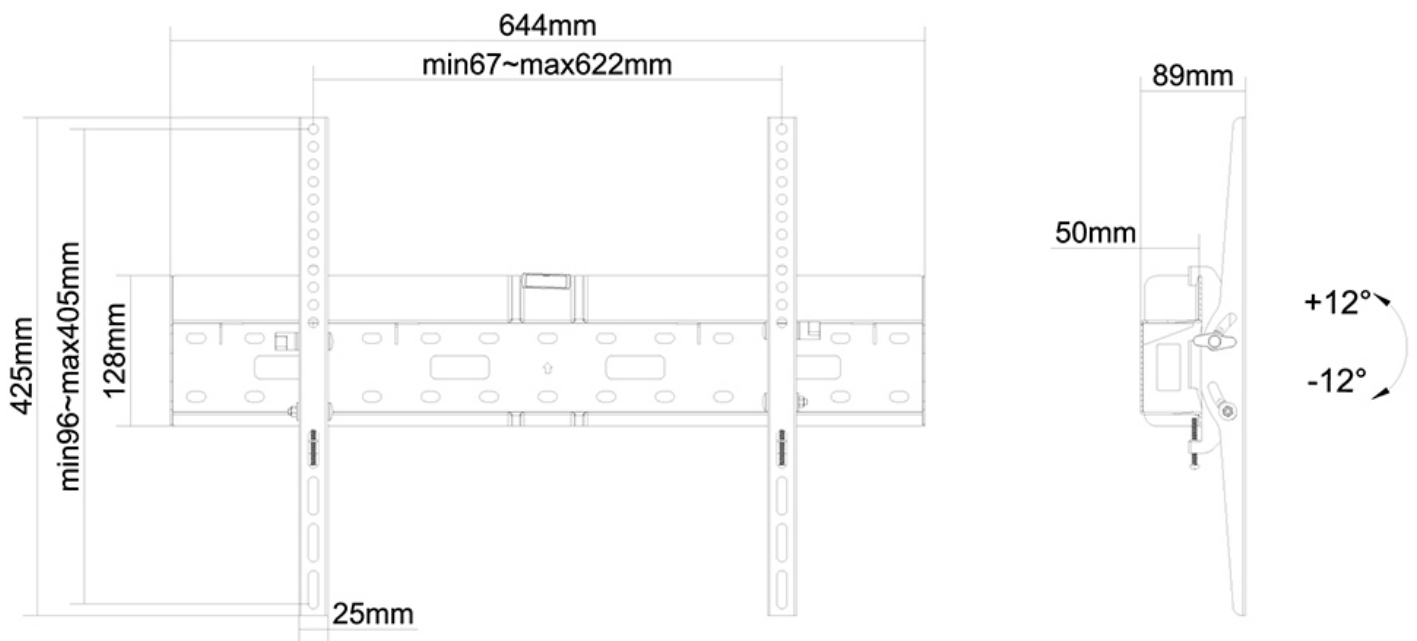

LFD-W2640MP

NEOMOUNTS LFD-W2640MP TV MOUNT WALL

Neomounts