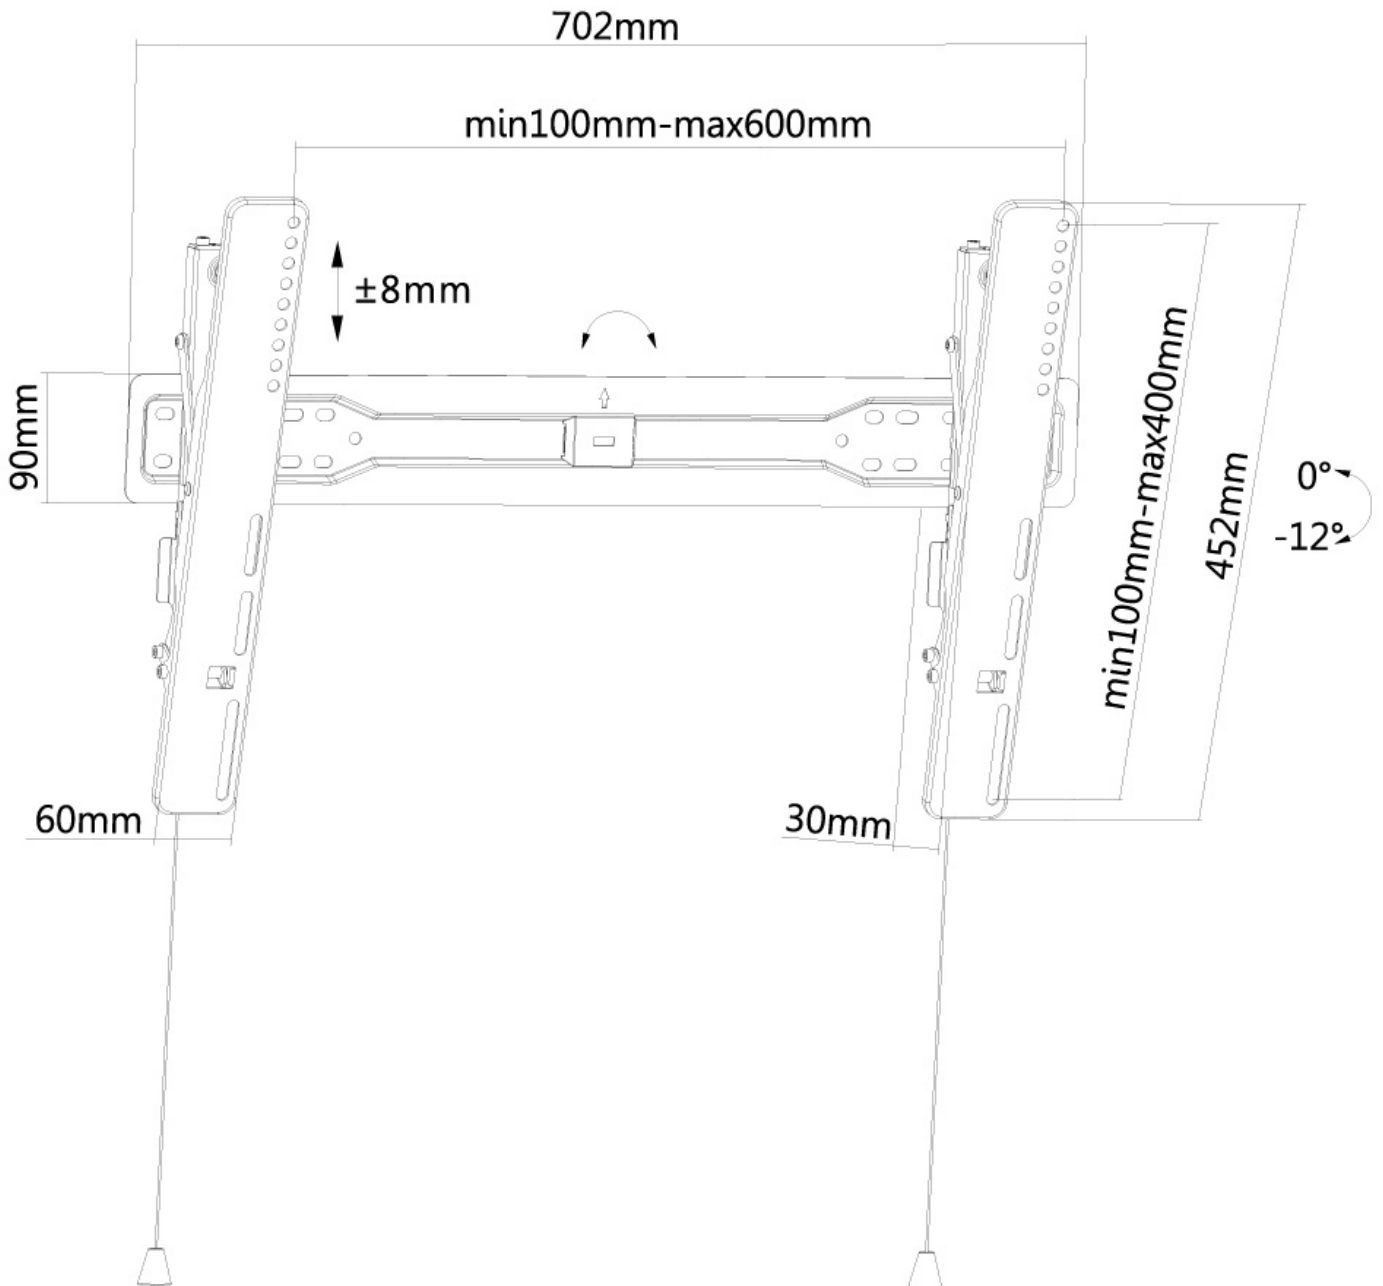

LED-W650BLACK

NEOMOUNTS LED-W650BLACK TV MOUNT

Neomounts