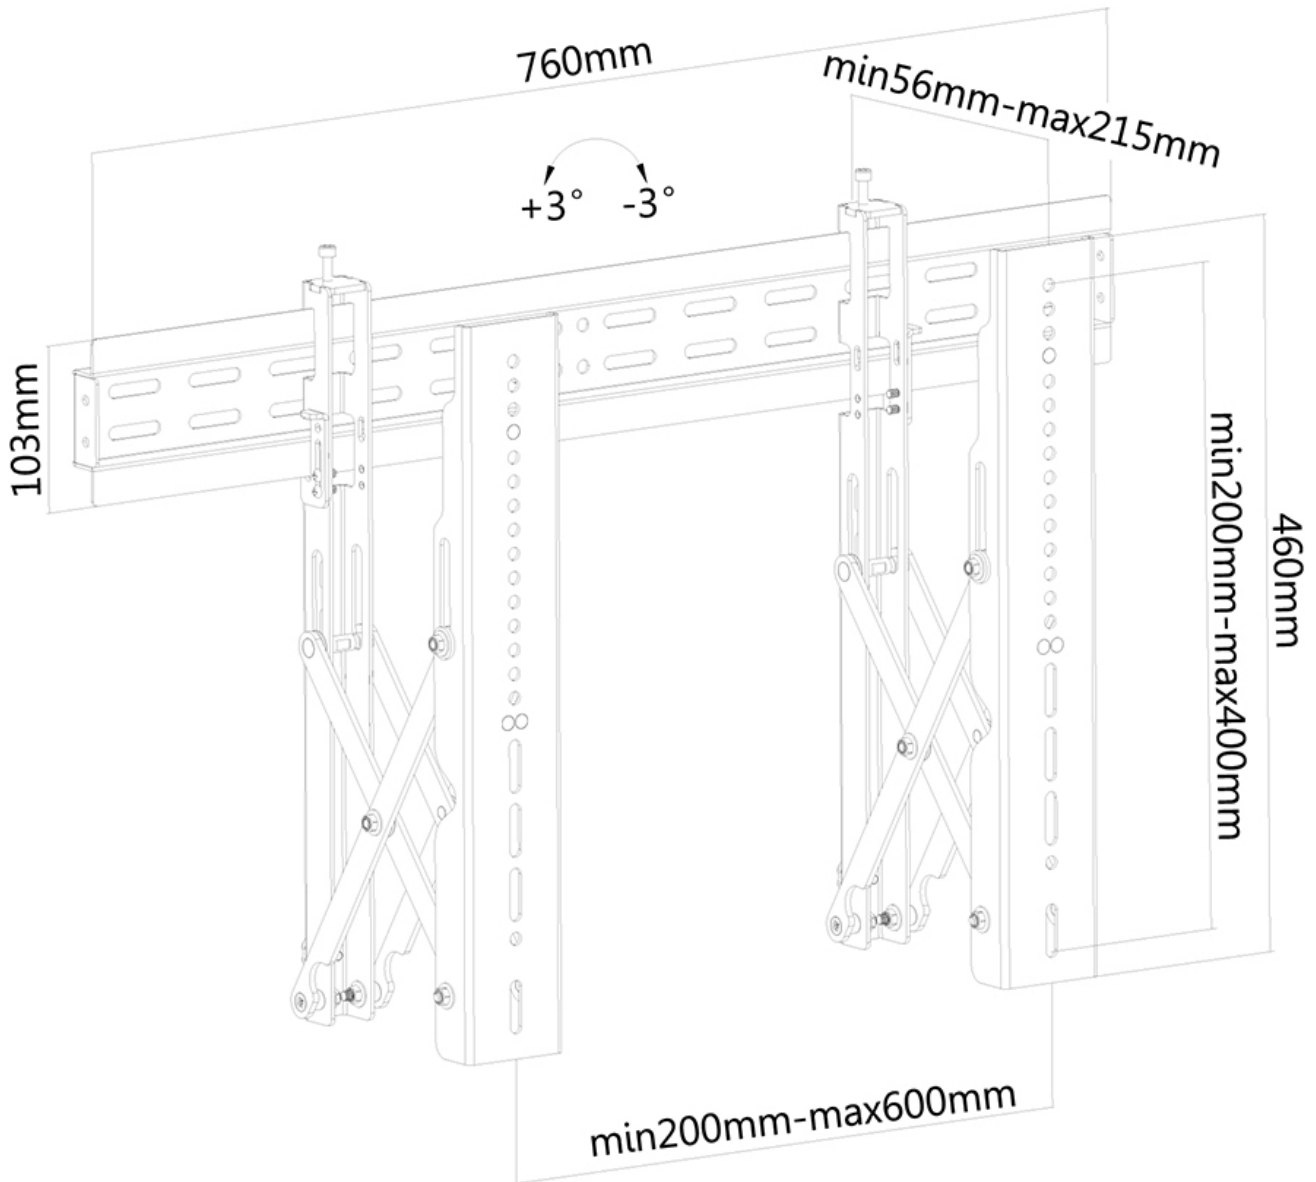

LED-VW1000BLACK

NEOMOUNTS LED-VW1000BLACK VIDEOWALL

Neomounts