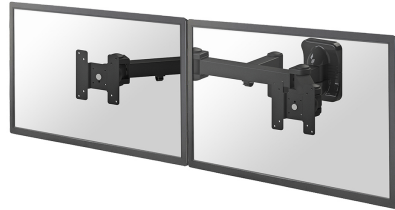

FPMA-W960D

NEOMOUNTS FPMA-W960D DUAL MONITOR/TV

SPECIFICATIONS

GENERAL

Min. screen size*	10 inch
Max. screen size*	27 inch
Min. weight	0 kg (per screen)
Max. weight	6 kg (per screen)
Screens	2
VESA minimum	75x75 mm
VESA maximum	100x100 mm
Distance to wall	20,7-47 cm

Neomounts

Neomounts

Neomounts FPMA-W960D Full motion Monitor/TV mount wall 2 screens - 10-27" - max 6 kg/screen - VESA 75x75-100x100 - d 20,7-47 cm - black

The Neomounts FPMA-W960D is a tilt-, swivel and rotatable wall mount for two flat screens up to 27". This mount is a great choice when you want the ultimate viewing flexibility with your flat screen. Effortless pull the display out from the wall, position it in almost any direction, turn it around corners and then smoothly return it to the wall when finished.

Neomounts' tilt (180°), rotate (360°) and swivel (180°) technology allows the mount to change to any viewing angle to fully benefit from the capabilities of the flat screen. The mount is easily depth adjustable from 20,7 to 47 centimetres. Cable management conceals and routes cables from mount to flat screen. Hide your cables to keep living room, bedroom or home cinema installation nice and tidy.

Neomounts FPMA-W960D has three pivot points and is suitable for screens up to 27" (69 cm). The weight capacity of this product is 6 kg each screen. The wall mount is suitable for screens that meet VESA hole pattern 75x75 to 100x100 mm. Different hole patterns can be covered using Neomounts VESA adapter plates.