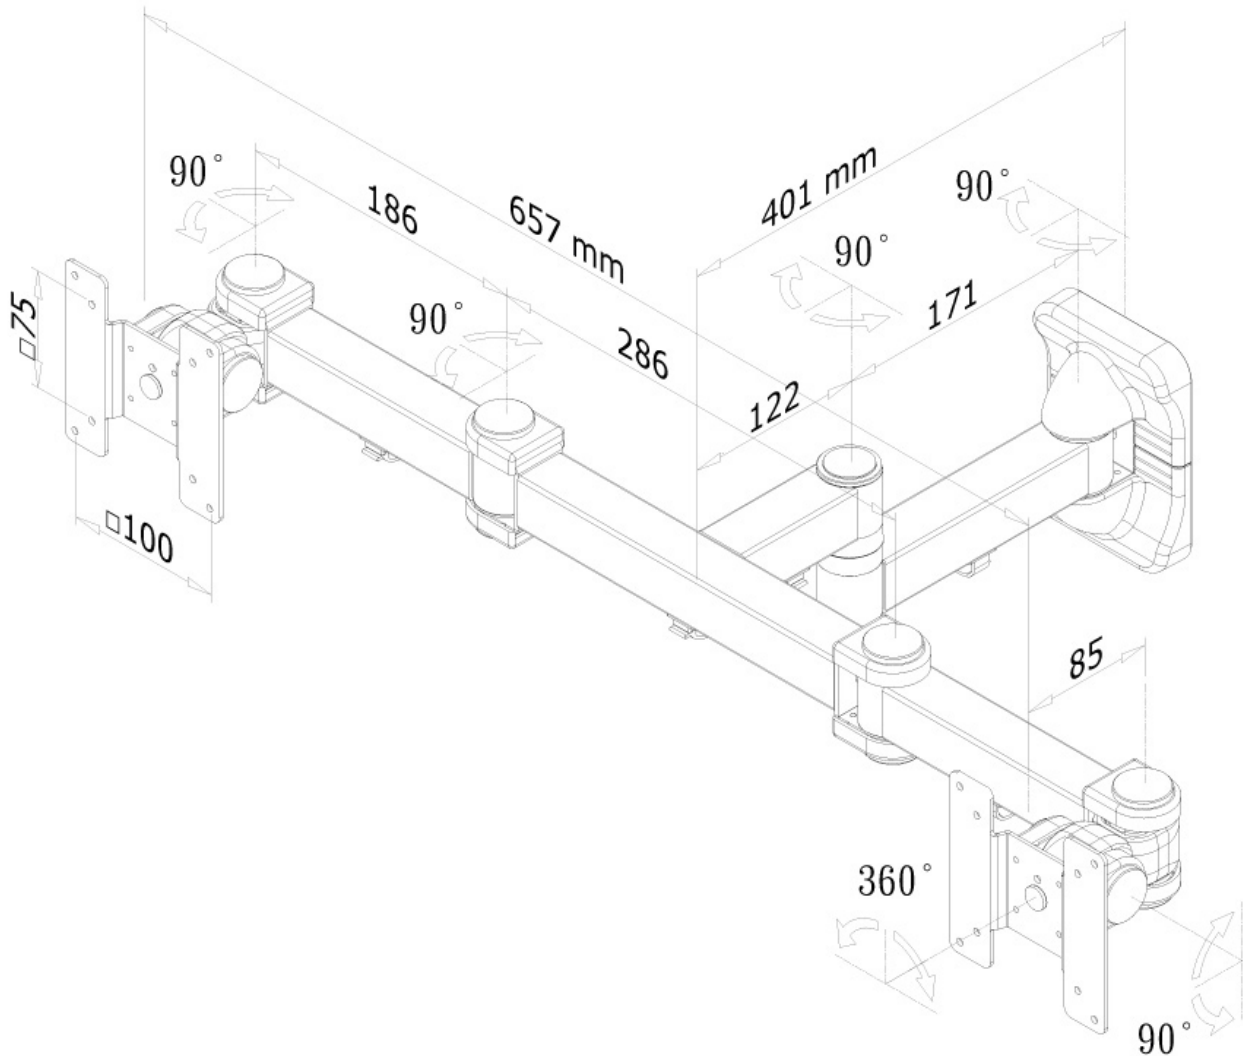

FPMA-W960D

NEOMOUNTS FPMA-W960D DUAL MONITOR/TV

Neomounts

Measuring unit: mm