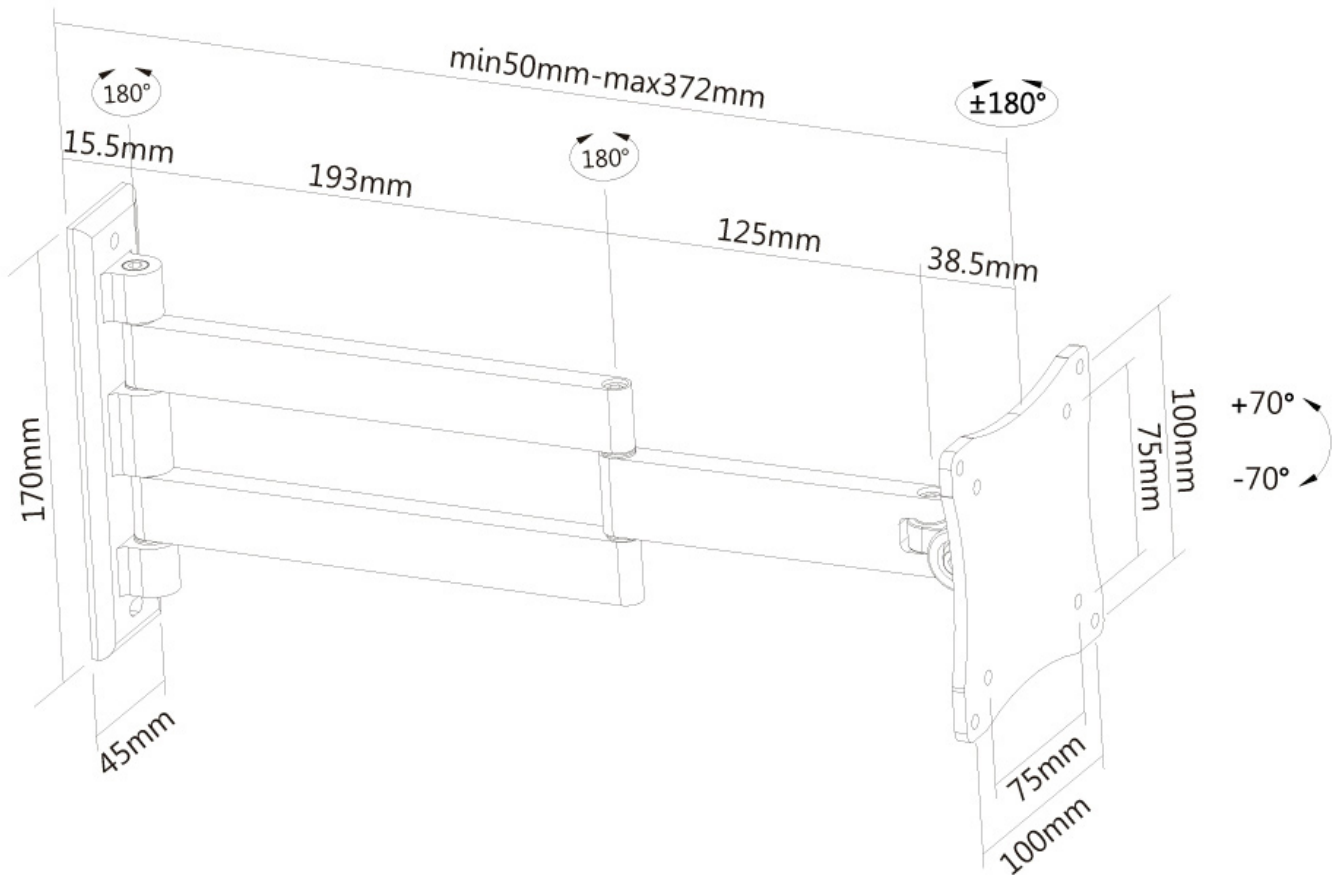

FPMA-W830BLACK

NEOMOUNTS BY NEWSTAR TV/MONITOR WALL

Neomounts