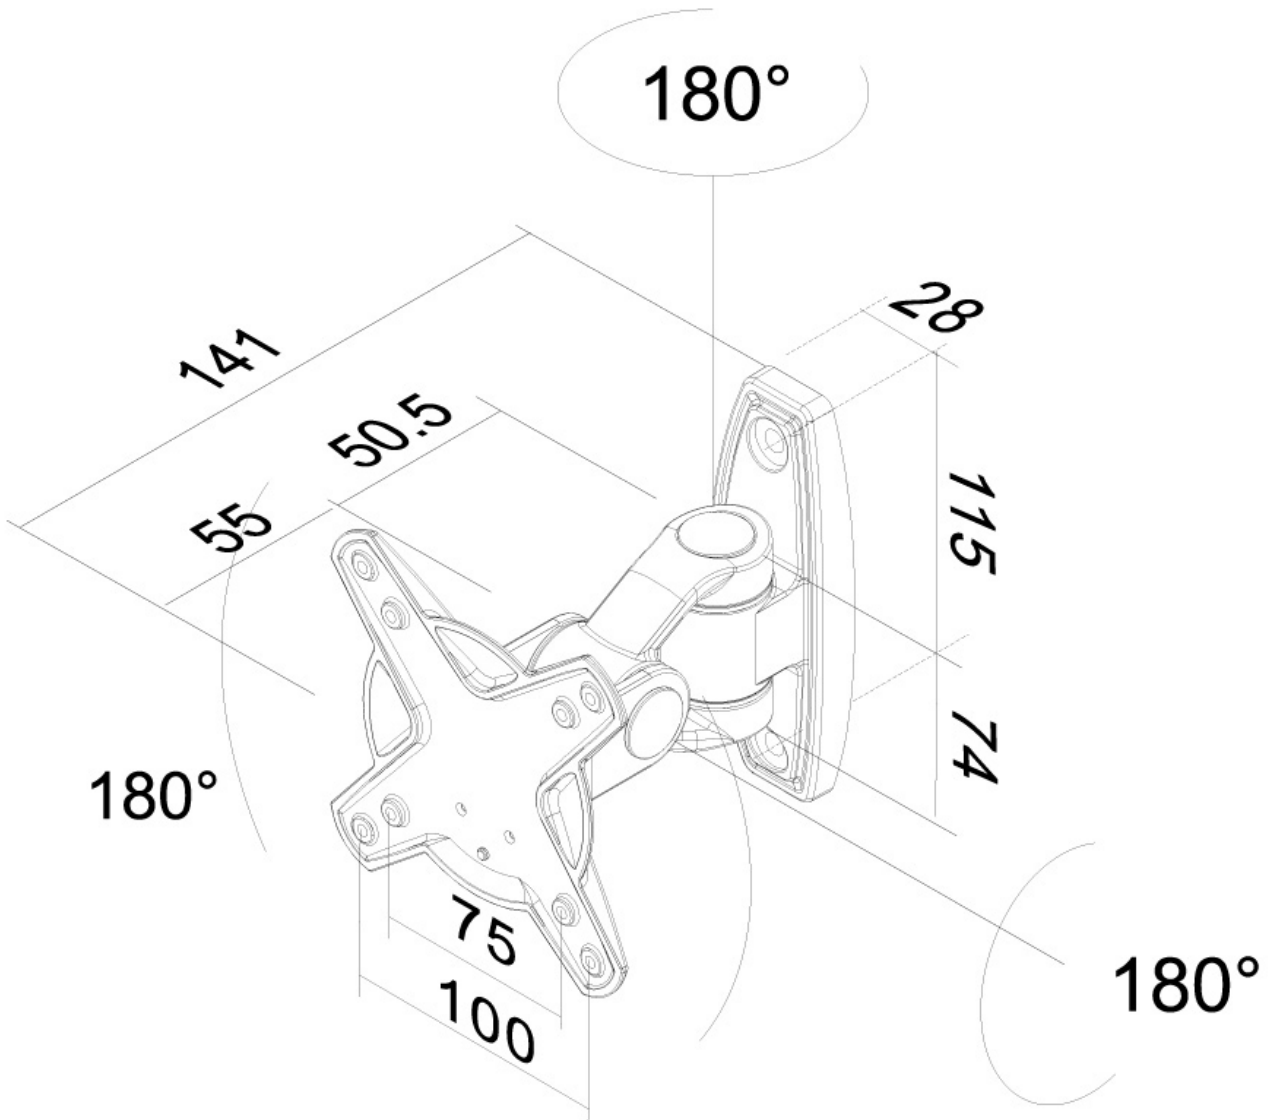

FPMA-W1010

NEOMOUNTS FPMA-W1010 MONITOR/TV

Neomounts

Measuring unit: mm