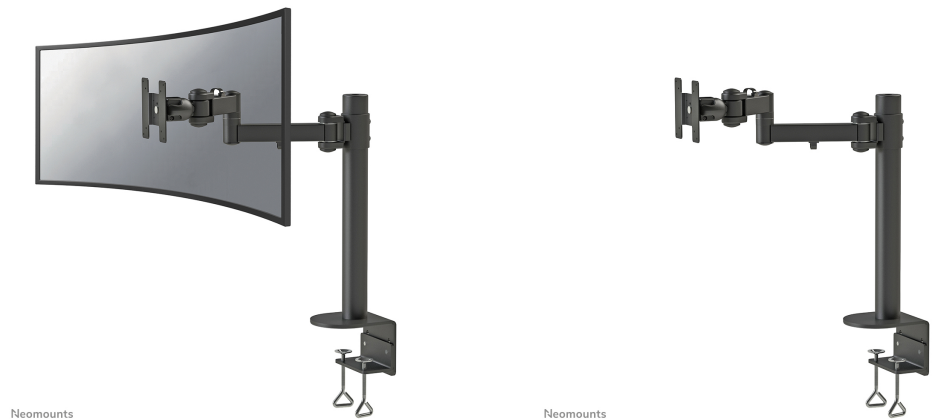

FUNCTIONALITY

Type	Full motion Tilt Rotate Swivel
Height adjustment	37,6-47,8 cm
Depth adjustment	7-44,3 cm
Tilt (degrees)	25°
Swivel (degrees)	180°
Rotate (degrees)	360°
Width	13 cm
Adjustment type	Manual

Neomounts Full Motion Monitor Arm Desk Mount (clamp) for 10-49" Curved Monitor Screen, Height Adjustable - Black

The Neomounts desk mount, model FPMA-D960BLACKPLUS is a tilt-, swivel and rotatable desk mount for curved screens up to 49". This mount is a great choice for space saving placement on desks using a desk clamp.

Neomounts versatile tilt (25°), rotate (360°) and swivel (180°) technology allows the mount to change to any viewing angle to fully benefit from the capabilities of the curved screen. The mount is manually height adjustable from 37 to 48 centimetres. Depth adjustable from 7 to 44 centimetres. An innovative cable management conceals and routes cables from mount to curved screen. Hide your cables to keep the workplace nice and tidy.

Neomounts FPMA-D960BLACKPLUS has three pivot points and is suitable for screens up to 49" (124 cm). The weight capacity of this product is 20 kg each screen. This monitor arm is therefore extremely suitable for widescreens and curved screens. The desk mount is suitable for screens that meet VESA hole pattern 75x75 or 100x100mm. Different hole patterns can be covered using Neomounts VESA adapter plates.