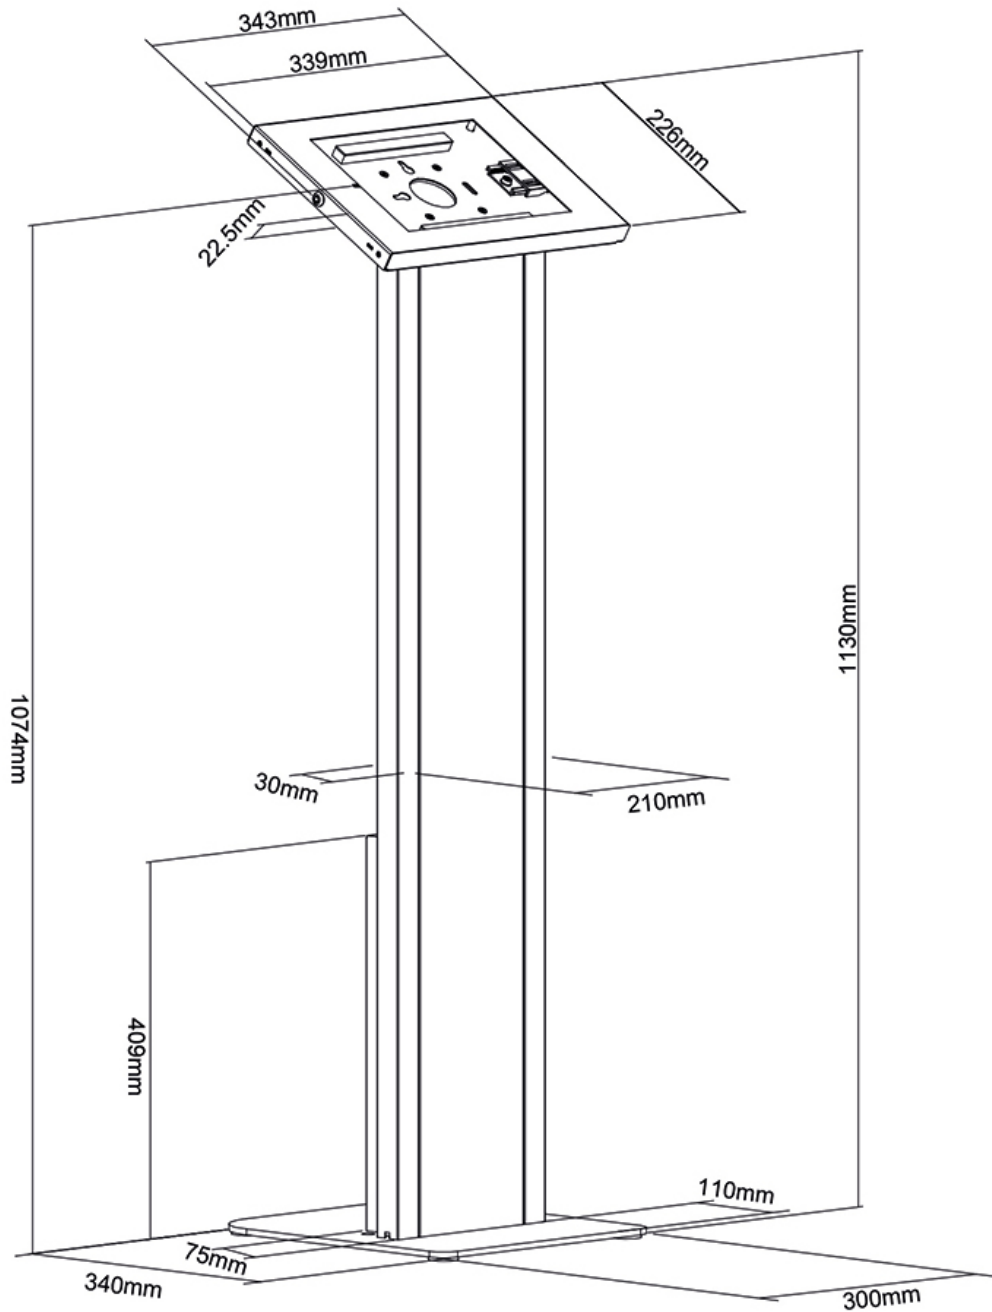

FL15-750WH1

NEOMOUNTS FL15-750WH1 TABLET FLOOR

Neomounts