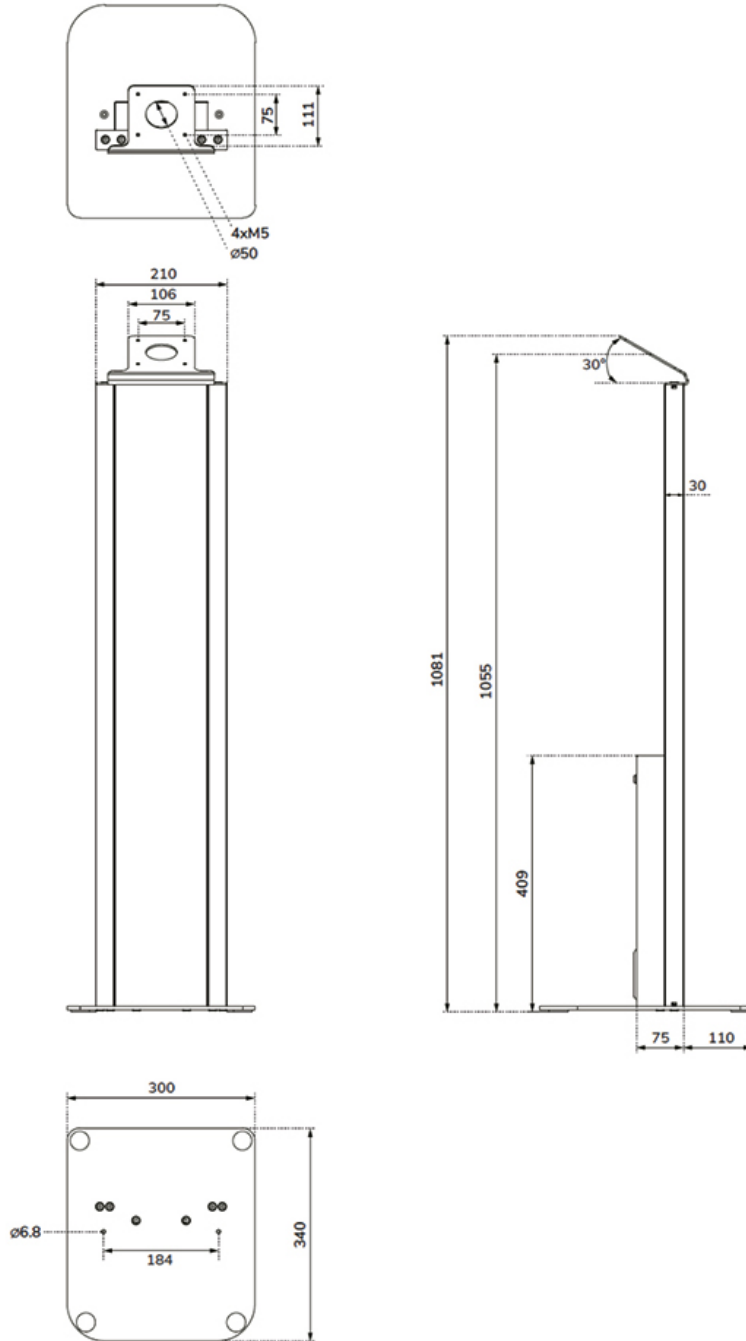

FL15-628BL1

SPECIFICATIONS

GENERAL

Max. weight	3 kg (per screen)
VESA minimum	75X75 mm
VESA maximum	75X75 mm

FUNCTIONALITY

Type	Fixed
Lockable	Not lockable
Height	105,5 cm
Width	30 cm
Depth	34 cm
Adjustment type	None

The slick design and strong aluminum construction ensures safe and solid placement. The stand has a bolt-down base for extra security and a special lockable power strip compartment. The cable management system enables cables to be routed through the pole.

The tablet stand is part of a modular set up and must be combined with the following tablet casings:

WL15-601BL1 : for size 10,9-11" | 25,4-27,9 cm

WL15-602BL1 : for size 12,4-13" | 31,5-33 cm

WL15-603BL1 : for size 14,6" | 37,1 cm

FL15-628BL1

NEOMOUNTS FL15-628BL1 TABLET FLOOR

Neomounts

Measuring unit: mm