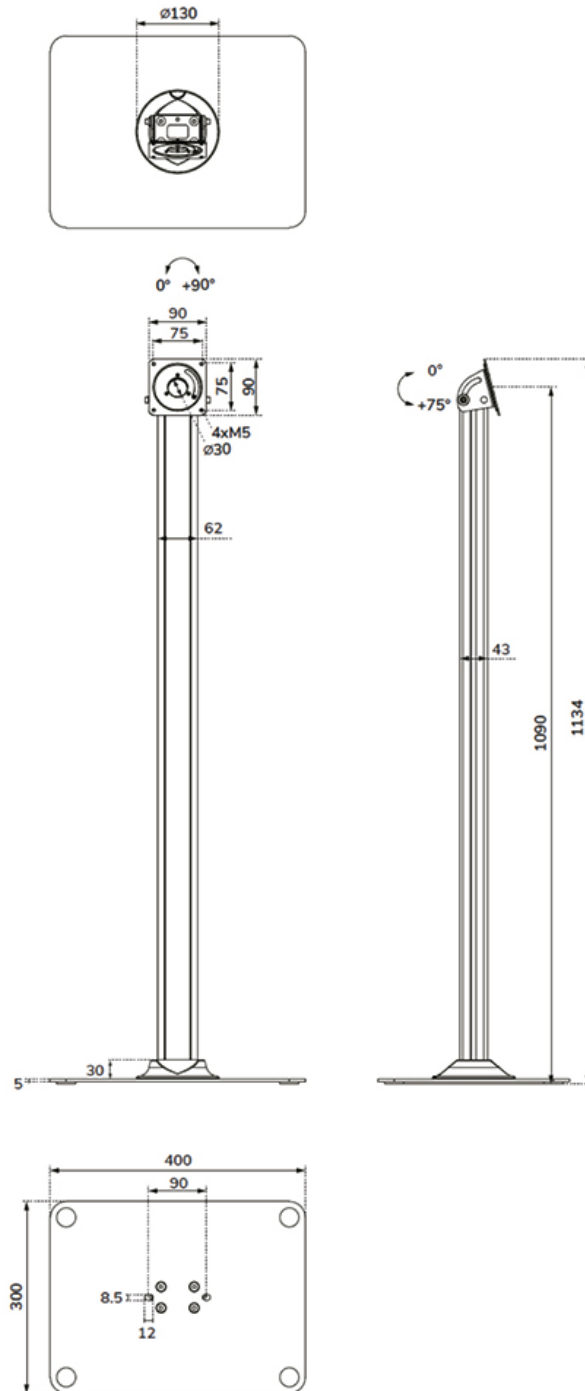

FL15-627BL1

SPECIFICATIONS

GENERAL

Max. weight	3 kg (per screen)
VESA minimum	75X75 mm
VESA maximum	75X75 mm

FUNCTIONALITY

Type	Tilt Rotate
Lockable	Not lockable
Tilt (degrees)	+75°
Rotate (degrees)	+90°
Height	113,4 cm
Width	40 cm
Depth	30 cm
Adjustment type	None

The slick design and strong aluminum construction ensures safe and solid placement. The stand has a bolt-down base for extra security and a cable management system that routes the cables through the pole.

The tablet stand is part of a modular set up and must be combined with the following tablet casings:

WL15-601BL1 : for size 10,9-11" | 25,4-27,9 cm

WL15-602BL1 : for size 12,4-13" | 31,5-33 cm

WL15-603BL1 : for size 14,6" | 37,1 cm

FL15-627BL1

NEOMOUNTS FL15-627BL1 TABLET FLOOR

Neomounts

Measuring unit: mm