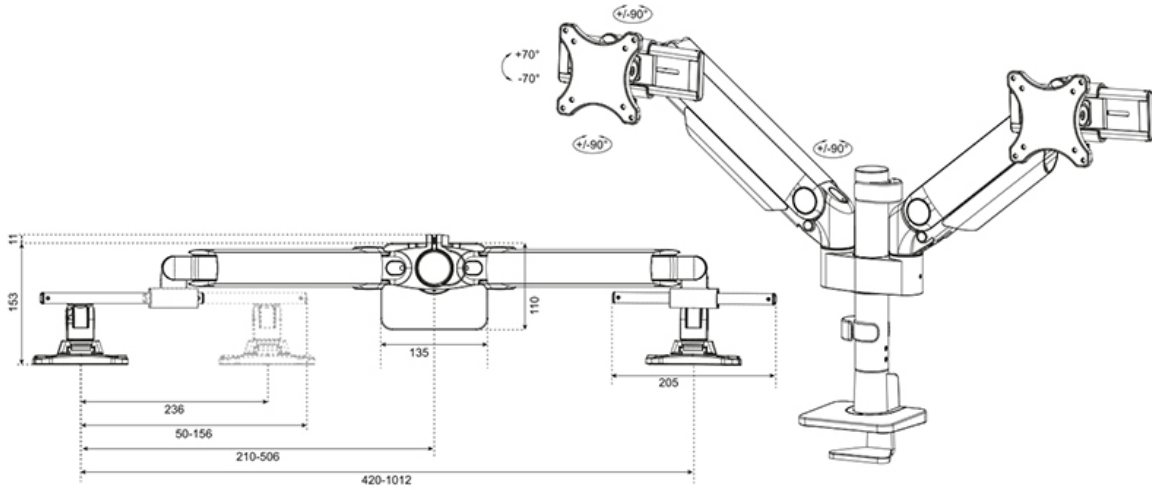

DS65S-950BL2

NEOMOUNTS DS65S-950BL2 MONITOR ARM

Neomounts

Measuring unit: mm