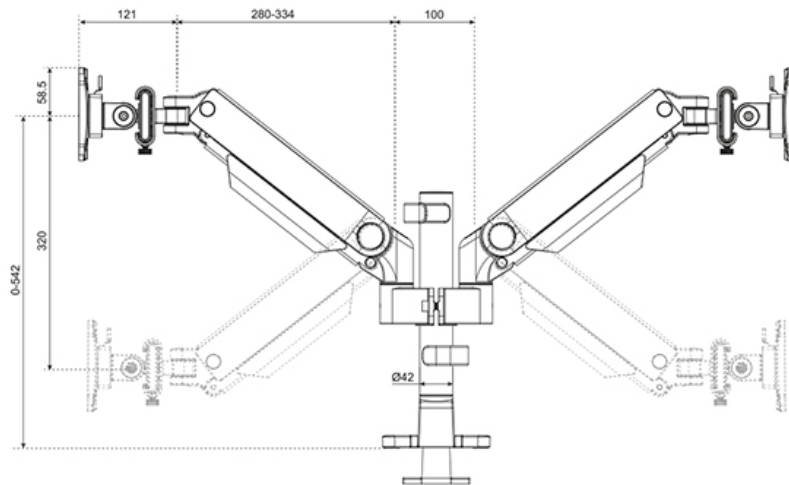

DS65S-950BL2

NEOMOUNTS DS65S-950BL2 MONITOR ARM

Neomounts

Measuring unit: mm