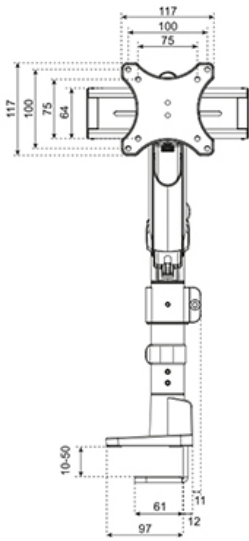

DS65S-950BL2

NEOMOUNTS DS65S-950BL2 MONITOR ARM

Neomounts

Measuring unit: mm