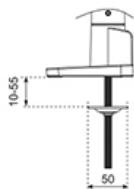

DS65S-950BL2

NEOMOUNTS DS65S-950BL2 MONITOR ARM

Neomounts

Measuring unit: mm