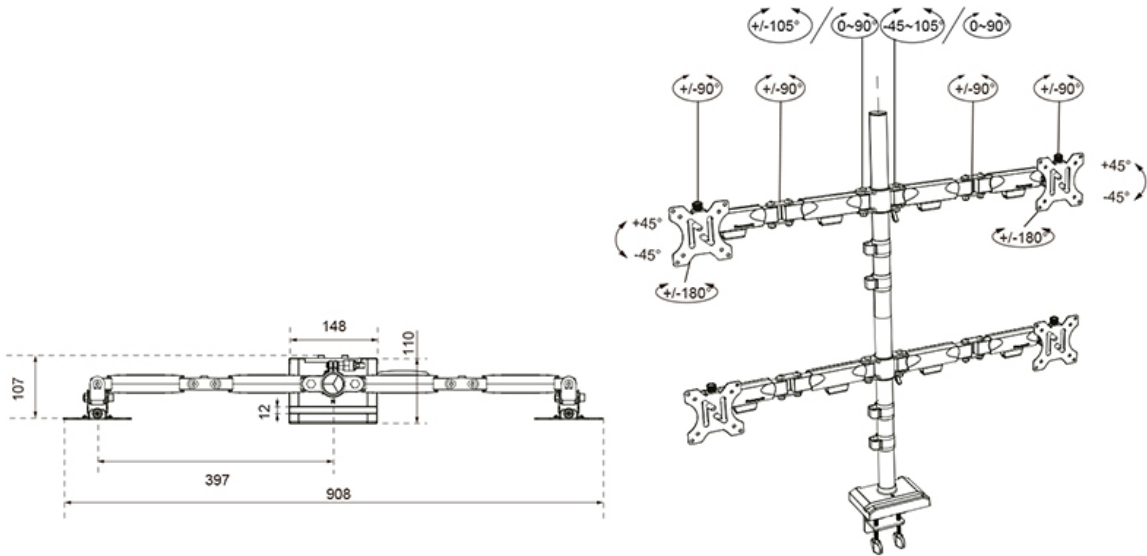

DS60-600BL2-2

NEOMOUNTS DS60-600BL2-2 QUADRUPLE

SPECIFICATIONS

GENERAL

Min. screen size*	10 inch
Max. screen size*	32 inch
Max. weight	8 kg (per screen)
Screens	4
VESA minimum	75x75 mm
VESA maximum	100x100 mm
Desk mount	Grommet Clamp
Distance to wall	10,7 cm

FUNCTIONALITY

Height adjustment	14-83 cm
Width adjustment	39,7 cm
Depth adjustment	10,7-46,3 cm
Lockable	Not lockable
Tilt (degrees)	90°
Swivel (degrees)	180°
Rotate (degrees)	360°
Height	87,4 cm
Width	90,8 cm
Depth	11 cm
Adjustment type	Manual

Neomounts

Neomounts

Neomounts DS60-600BL2-2 Quadruple monitor arm - 10-32" - 0-8 kg | 17,6 lbs (4x) - 90° tiltable - 360° rotatable - 180° swivel - VESA 75x75 - 180° lock - Black

The Neomounts DS60-600BL2-2 provides a professional and durable solution for a stacked four-screen configuration. This quadruple monitor arm is constructed with a solid vertical pole and supports four monitors up to 32" with a weight capacity of 8 kg per screen. The full motion technology allows for precise adjustments in tilt, rotation, and swivel for each monitor, ensuring a correct ergonomic posture and optimal workflow efficiency across all displays.

DS60-600BL2-2

NEOMOUNTS DS60-600BL2-2 QUADRUPLE

Neomounts

Measuring unit: mm