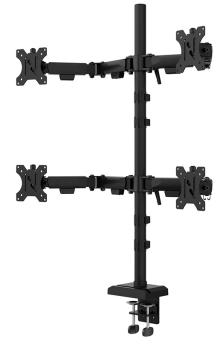

DS60-600BL2-2

NEOMOUNTS DS60-600BL2-2 QUADRUPLE

SPECIFICATIONS

GENERAL

Min. screen size*	10 inch
Max. screen size*	32 inch
Max. weight	8 kg (per screen)
Screens	4
VESA minimum	75x75 mm
VESA maximum	100x100 mm
Desk mount	Grommet Clamp
Distance to wall	10,7 cm

FUNCTIONALITY

Height adjustment	14-83 cm
Width adjustment	39,7 cm
Depth adjustment	10,7-46,3 cm
Lockable	Not lockable
Tilt (degrees)	90°
Swivel (degrees)	180°
Rotate (degrees)	360°
Height	87,4 cm
Width	90,8 cm
Depth	11 cm
Adjustment type	Manual

Neomounts

Neomounts

Neomounts DS60-600BL2-2 Quadruple monitor arm - 10-32" - 0-8 kg | 17,6 lbs (4x) - 90° tiltable - 360° rotatable - 180° swivel - VESA 75x75 - 180° lock - Black

The Neomounts DS60-600BL2-2 provides a professional and durable solution for a stacked four-screen configuration. This quadruple monitor arm is constructed with a solid vertical pole and supports four monitors up to 32" with a weight capacity of 8 kg per screen. The full motion technology allows for precise adjustments in tilt, rotation, and swivel for each monitor, ensuring a correct ergonomic posture and optimal workflow efficiency across all displays.

The arm is VESA compatible (75x75 & 100x100 mm) and includes an Easy-release system for the efficient mounting of the screens. The DS60-600BL2-2 comes with both desk clamp and grommet mounting options, making it a versatile high-quality investment for any intensive professional work environment.