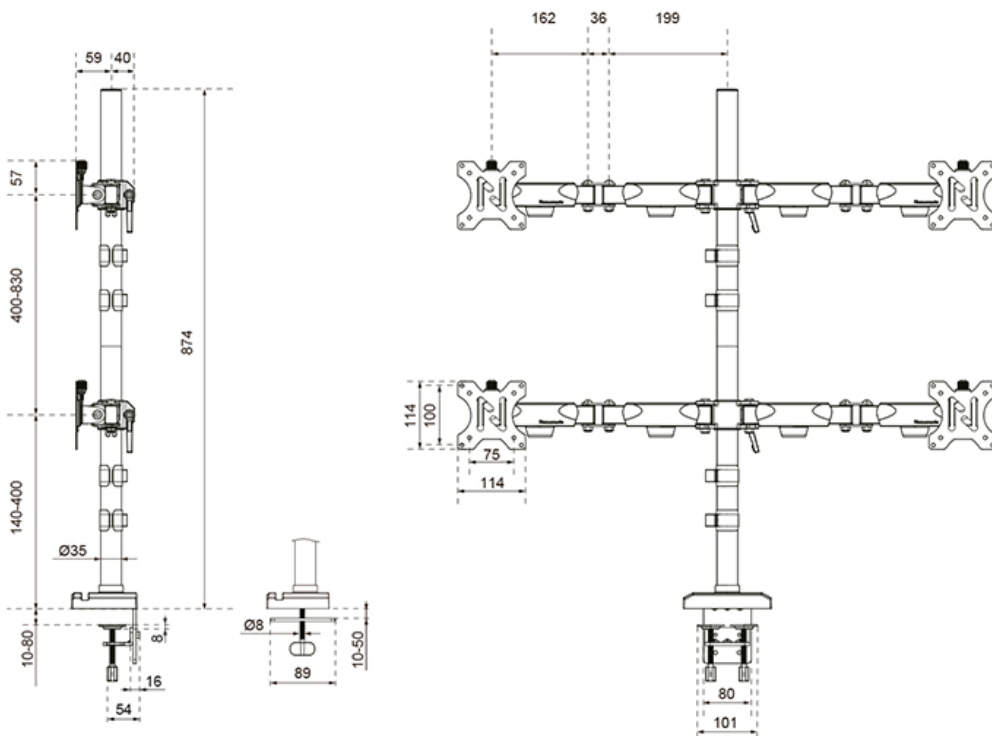

DS60-600BL2-2

NEOMOUNTS DS60-600BL2-2 QUADRUPLE

SPECIFICATIONS

GENERAL

Min. screen size*	10 inch
Max. screen size*	32 inch
Max. weight	8 kg (per screen)
Screens	4
VESA minimum	75x75 mm
VESA maximum	100x100 mm
Desk mount	Grommet Clamp
Distance to wall	10,7 cm

FUNCTIONALITY

Height adjustment	14-83 cm
Width adjustment	39,7 cm
Depth adjustment	10,7-46,3 cm
Lockable	Not lockable
Tilt (degrees)	90°
Swivel (degrees)	180°
Rotate (degrees)	360°
Height	87,4 cm
Width	90,8 cm
Depth	11 cm
Adjustment type	Manual

Neomounts

Neomounts

Neomounts DS60-600BL2-2 Quadruple monitor arm - 10-32" - 0-8 kg | 17,6 lbs (4x) - 90° tiltable - 360° rotatable - 180° swivel - VESA 75x75 - 180° lock - Black

The Neomounts DS60-600BL2-2 provides a professional and durable solution for a stacked four-screen configuration. This quadruple monitor arm is constructed with a solid vertical pole and supports four monitors up to 32" with a weight capacity of 8 kg per screen. The full motion technology allows for precise adjustments in tilt, rotation, and swivel for each monitor, ensuring a correct ergonomic posture and optimal workflow efficiency across all displays.

DS60-600BL2-2

NEOMOUNTS DS60-600BL2-2 QUADRUPLE

Neomounts

Measuring unit: mm