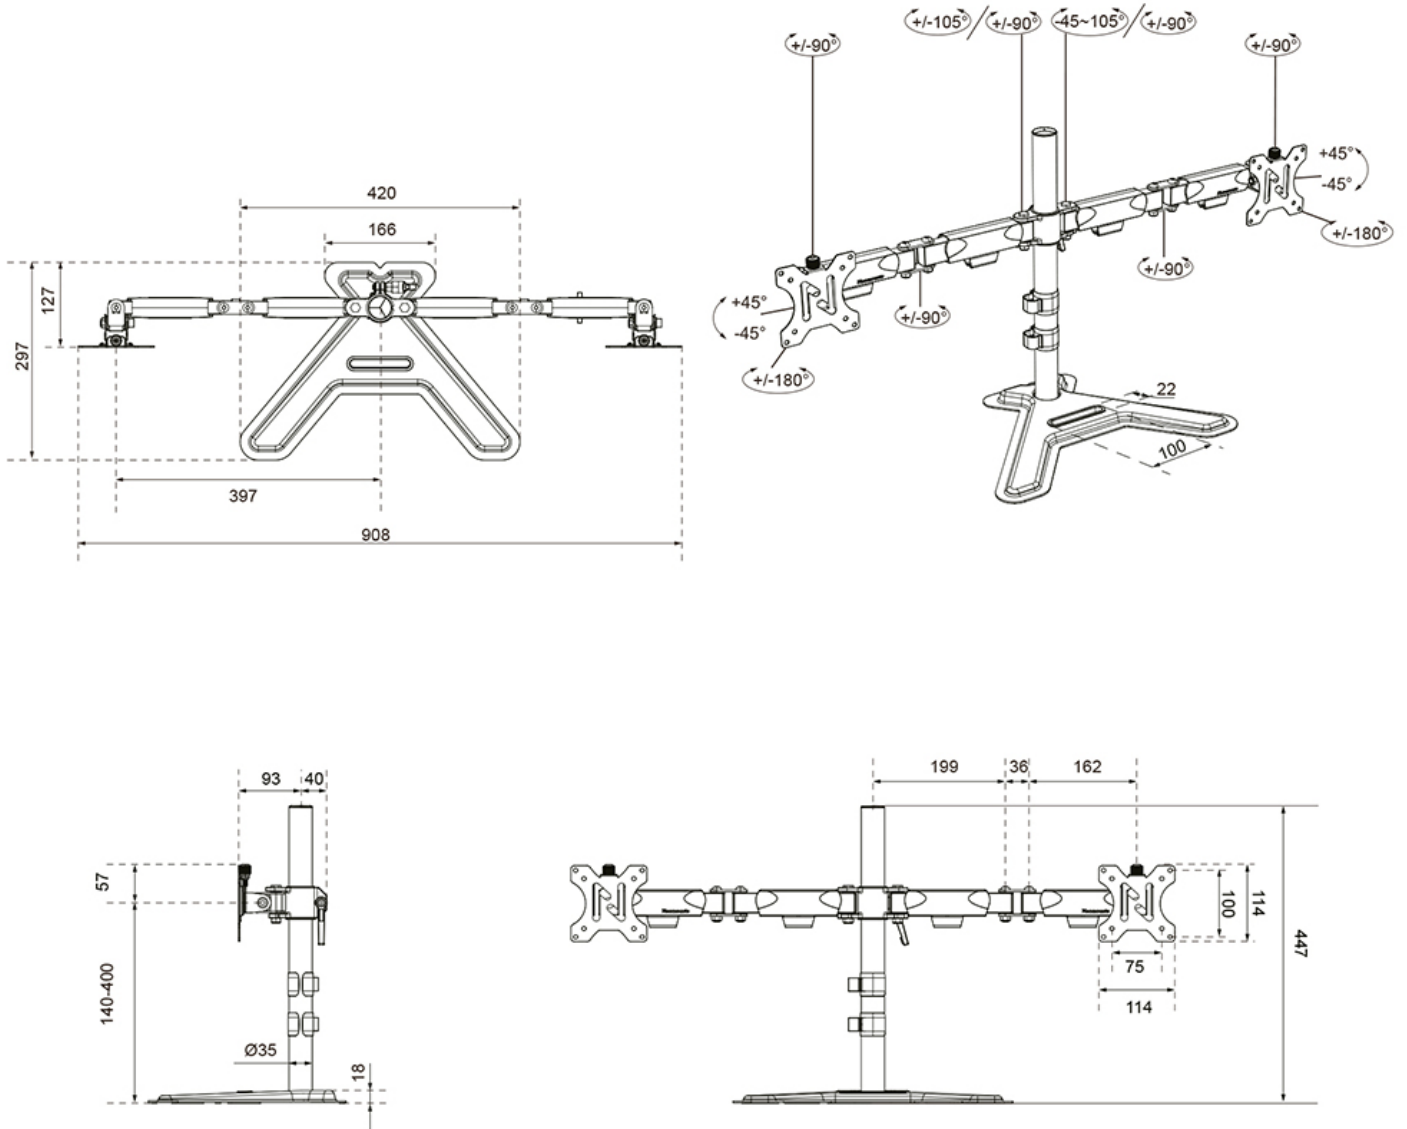

DS45-600BL2

NEOMOUNTS DS45-600BL2 DUAL MONITOR STAND 10-32"

SPECIFICATIONS

GENERAL

Min. screen size*	10
Max. screen size*	32
Max. weight	6
Screens	2
VESA minimum	75x75 mm
VESA maximum	100x100 mm
Desk mount	Stand
Distance to wall	12,7 cm

FUNCTIE

Height adjustment	14-40 cm
Width adjustment	39,7 cm
Depth adjustment	12,7-29,7 cm
Lockable	Not lockable
Tilt (degrees)	90°
Swivel (degrees)	180°
Rotate (degrees)	360°
Height	44,7 cm
Width	90,8 cm
Depth	29,7 cm
Adjustment type	Manual

INFORMATION

Color	Black
Main material	Steel
Warranty	5 year

*Please note: The inch sizes stated are just an indication, combined with the weight and VESA sizes. The maximum weight and VESA size are absolute restrictions for the products and should not be exceeded.

Neomounts

Neomounts

Neomounts DS45-600BL2 Dual monitor stand - 10-32" - 0-6 kg | 13,2 lbs (2x) - 90° tiltable - 360° rotatable - 180° swivel - VESA 75x75 - 180° lock - Black

The Neomounts DS45-600BL2 is the perfect choice for those looking for a sturdy and versatile solution for two monitors up to 32" with a weight capacity of 6 kg per screen. This full motion monitor stand offers maximum flexibility thanks to its versatile tilt (90°), rotate (360°), and swivel (180°) technology, enabling you to always find the optimal viewing angle for an ergonomic working posture.

The DS45-600BL2 is designed for a personalized and efficient workspace. The strong construction guarantees optimal stability and sturdiness on any desk. The practical cable management system ensures neat routing of cables, while the 180° lock mechanism prevents the screens from swinging back too far, protecting your wall or separation panel from damage. In addition, the base of this stand provides a convenient slot to place a phone, for an organized and clutter-free desk.

The stand is suitable for screens that meet VESA pattern 75x75 or 100x100 mm. The Easy-release VESA system makes it easy to attach or detach the screens. Installation of the DS45-600BL2 is quick and easy, making this monitor stand a durable addition to any professional or home office.

DS45-600BL2

NEOMOUNTS DS45-600BL2 DUAL MONITOR STAND 10-32"

Neomounts

Measuring unit: mm