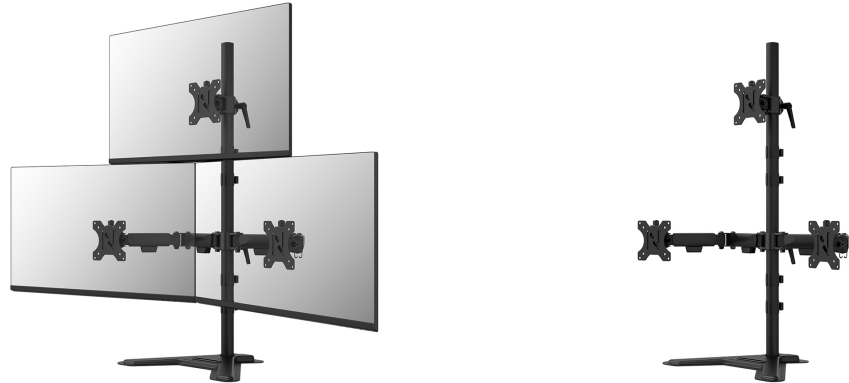

DS45-600BL2-1

SPECIFICATIONS

GENERAL

Min. screen size*	10
Max. screen size*	32
Max. weight	5
Screens	3
VESA minimum	75x75 mm
VESA maximum	100x100 mm
Desk mount	Stand
Distance to wall	16,1 cm

FUNCTIE

Type	Tilt
	Rotate
	Swivel
Height adjustment	14-83 cm
Width adjustment	39,7 cm
Depth adjustment	16,1-29,7 cm
Lockable	Not lockable
Tilt (degrees)	90°
Swivel (degrees)	180°
Rotate (degrees)	360°
Height	87,7 cm
Width	90,8 cm
Depth	29,7 cm
Adjustment type	Manual

NEOMOUNTS DS45-600BL2-1 TRIPLE MONITOR STAND 10-32"

Neomounts

Neomounts

Neomounts DS45-600BL2-1 Triple monitor stand - 10-32" - 0-5 kg | 11 lbs (3x) - 90° tiltable - 360° rotatable - 180° swivel - VESA 75x75 - 180° lock - Black

The Neomounts DS45-600BL2-1 is the perfect choice for those looking for a sturdy and versatile solution for three monitors up to 32" with a weight capacity of 5 kg per screen. This full motion monitor stand offers maximum flexibility thanks to its versatile tilt (90°), rotate (360°), and swivel (180°) technology, enabling you to always find the optimal viewing angle for an ergonomic working posture.

The stand is suitable for screens that meet VESA pattern 75x75 or 100x100 mm. The Easy-release VESA system makes it easy to attach or detach the screens. Installation of the DS45-600BL2-1 is quick and easy, making this monitor stand a durable and essential upgrade for trading floors, security control rooms, or high-end gaming setups.